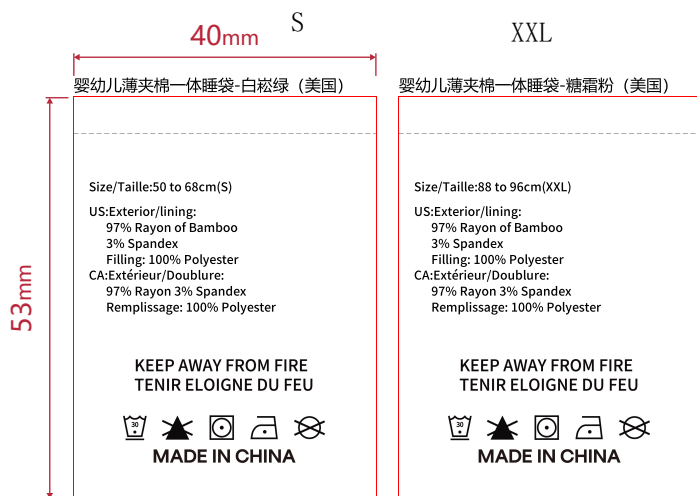

产品名称:主织唛/印唛

Artwork

RELAY Artwork by : xiaohema

画稿日期:2024.5.24

产品名称:溯源标签

正面

统一背面

Artwork

RELAY Artwork by : xiaohema

画稿日期:2024.5.24

产品名称:水洗标

每件产品单独贴一张防伪码标签
 (此为样图，非正确条码)

Artwork

RELAY LABEL & PACKAGING Artwork by : xiaohema

画稿日期:2024.5.24

产品名称:条码标签