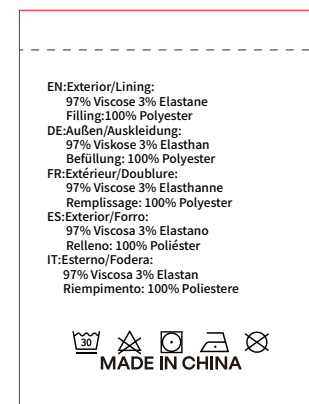

产品名称:主织唛/印唛

Artwork

RELAY Artwork by : xiaohema

画稿日期:2024.5.24

产品名称:溯源标签

正面

统一背面

Artwork

RELAY Artwork by : xiaohema

画稿日期:2024.5.24

产品名称:水洗标

每件产品单独贴一张防伪码标签
 (此为样图，非正确条码)

Artwork

RELAY LABEL & PACKAGING Artwork by : xiaohema

画稿日期:2024.5.24

产品名称:条码标签