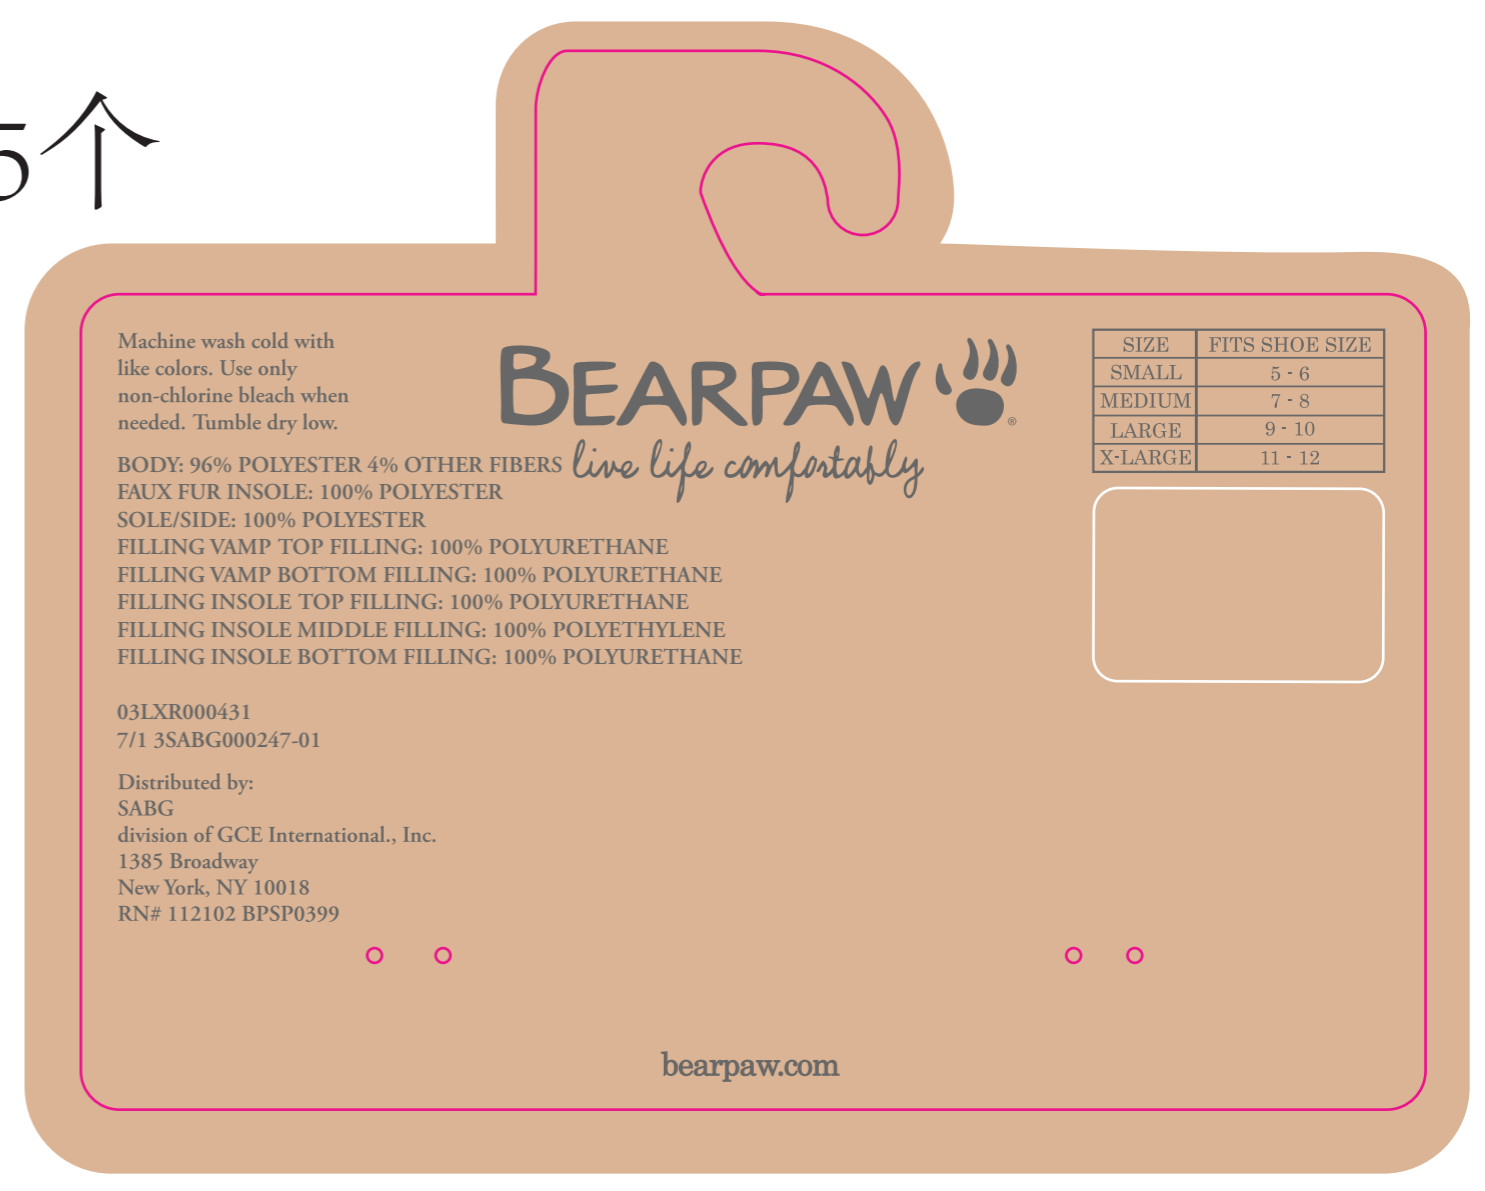

BPSP0399 **BEARPAW**
 Ladies
 Faux Shearling Soft Sole Slipper Header S,M/L/XL
 11/16/2023 KD 7" wide x 5.51" tall

C M Y K
DO NOT PRINT
 ——— Die line
 - - - - - Fold line

PMS 426 U

PAPER WEIGHT: 2100GMS - MATTE FINISH
COLOR MATCH STANDARD CHIP

03LXR000431
 7/1 3SABG000247-01

325↑

DIE HOLES PUNCH OUT

625↑

325↑