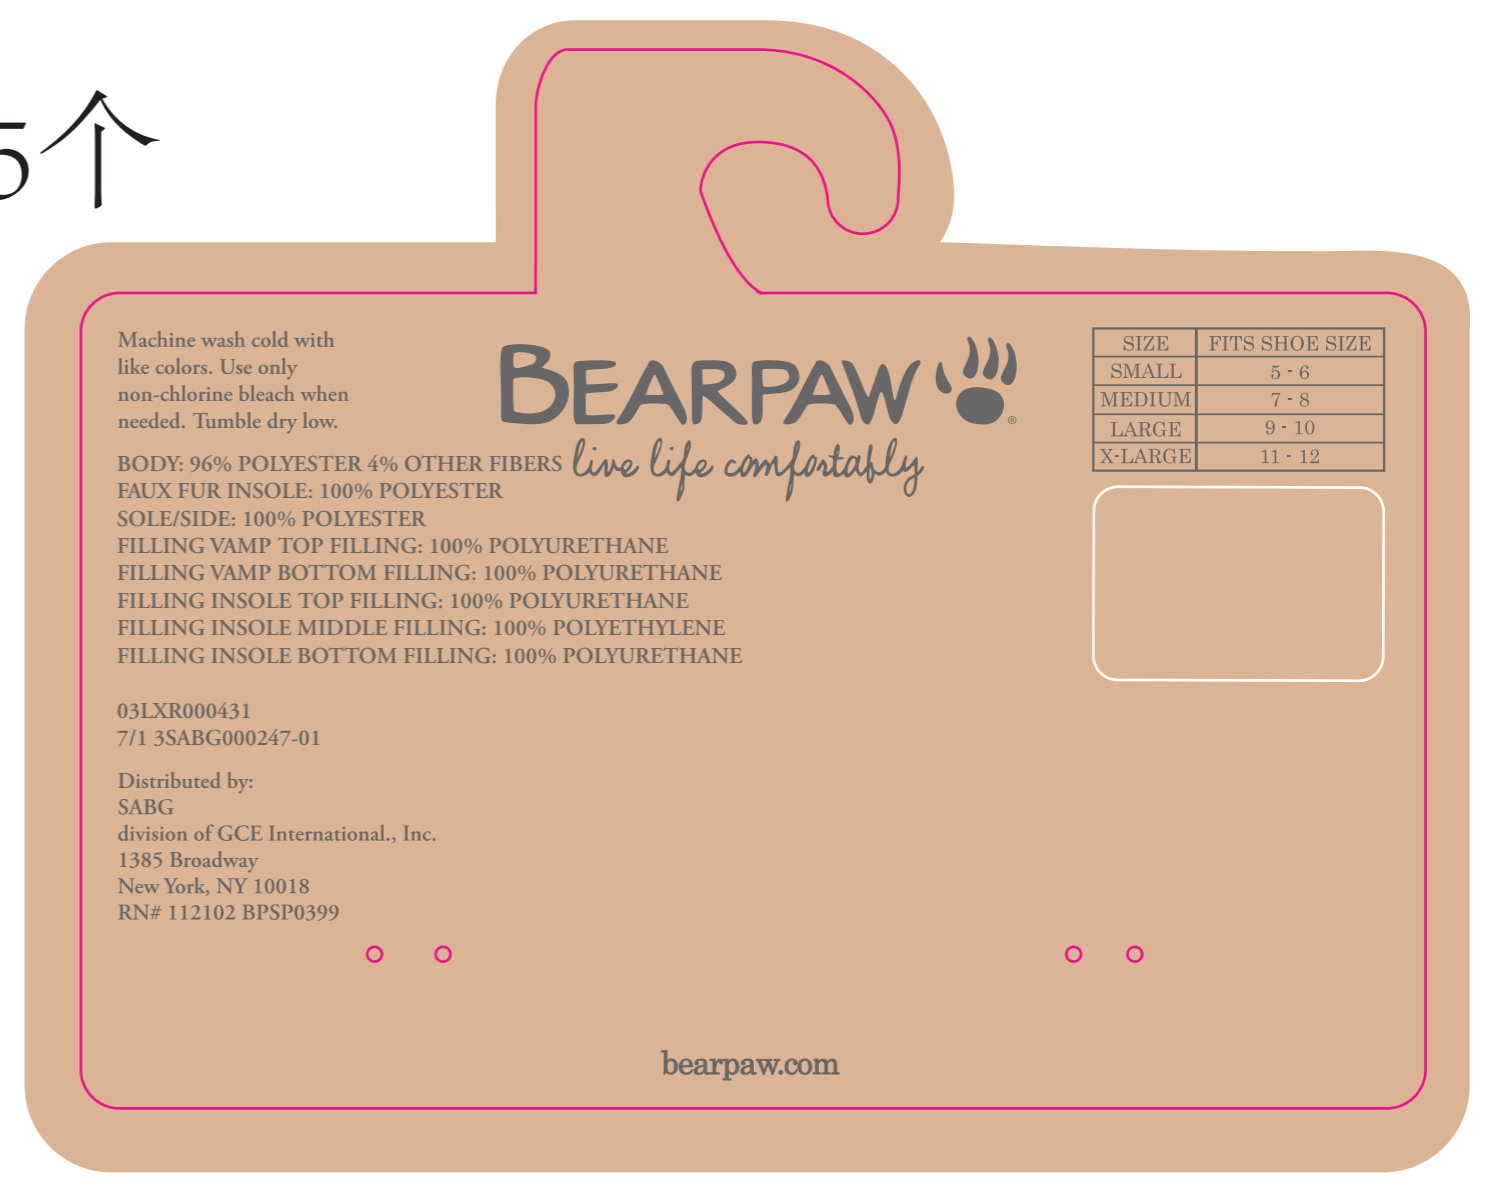

BPSP0399 **BEARPAW**
 Ladies
 Faux Shearling Soft Sole Slipper Header S,M/L/XL
 11/16/2023 KD 7" wide x 5.51" tall

C M Y K
DO NOT PRINT
 ——— Die line
 - - - - - Fold line

PMS 426 U

PAPER WEIGHT: 2100GMS - MATTE FINISH
COLOR MATCH STANDARD CHIP

03LXR000431
 7/1 3SABG000247-01

325↑

DIE HOLES PUNCH OUT

625↑

325↑