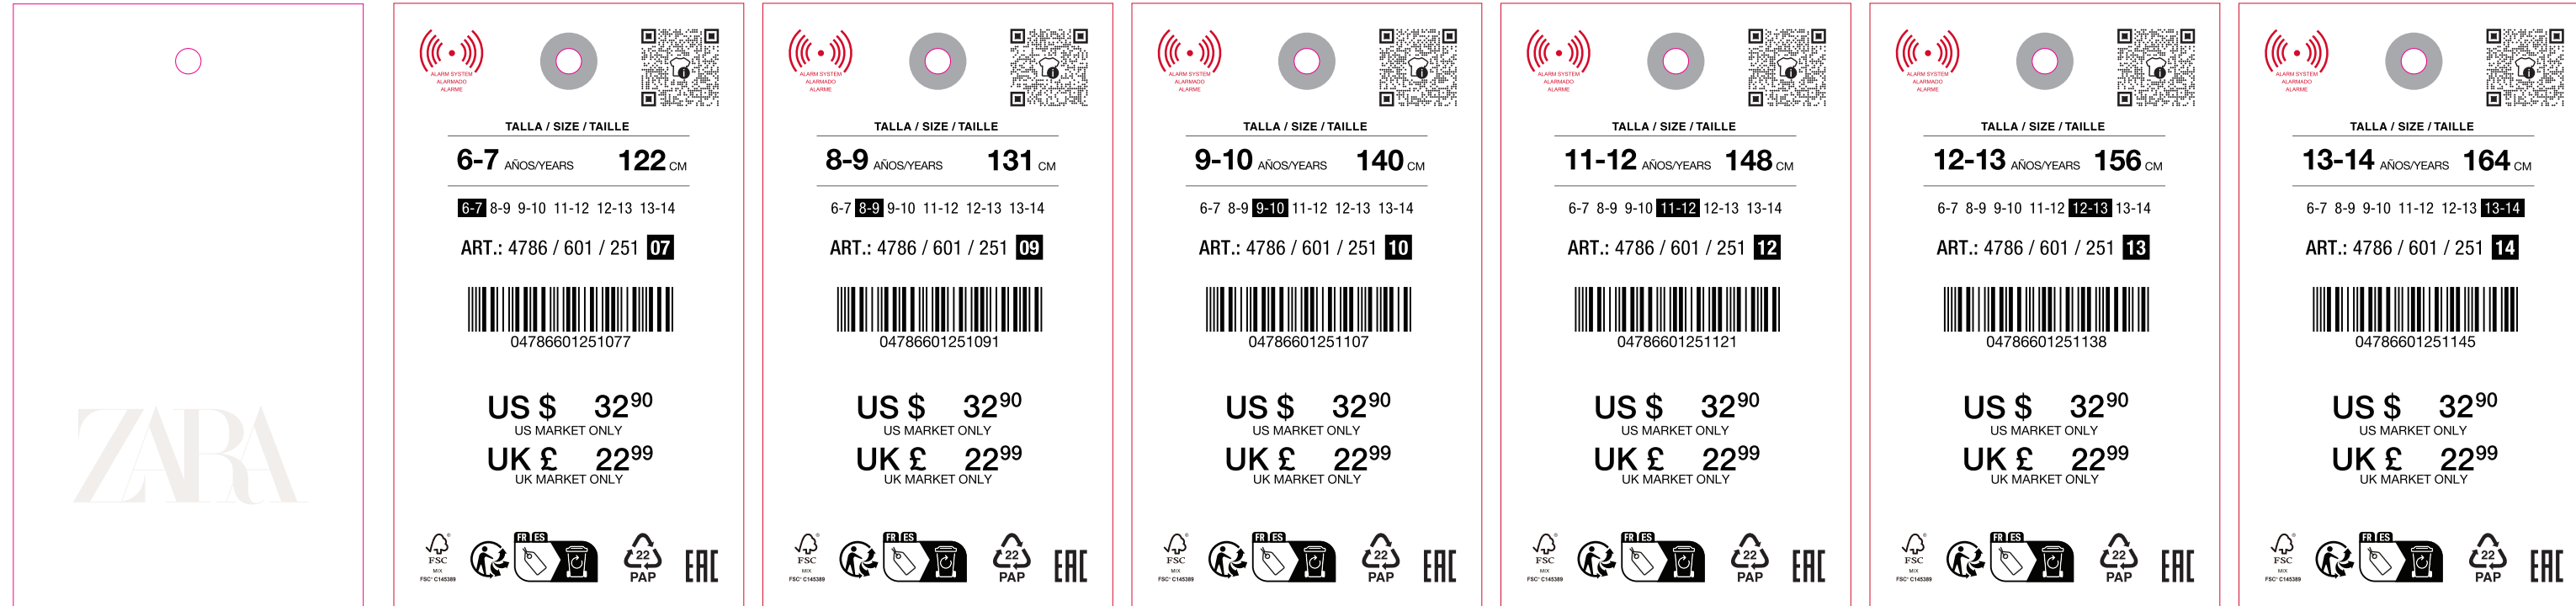

4786-601-251-400-922 PO-30783 2024.11.21 -RFID Hang Tag

ref. HPZKALLO03 (55X95mm) GIRL

FRONT BACK

Artwork

Artwork by : xhm Product:ZARA Size: 55X95MM

PAPER: Metsäboard Natural FBB 325 gsm

PRINTING: 0/2 Pantone Black + 186C

FINISHING: Transparent Foil

HOLE: 4mm

Icon Size: 9x9mm
Pantone Black 40% GIRL

— cut (裁切线)

Update Date/content

- | | |
|----|----|
| 1. | 2. |
| 3. | 4. |

THIS ARTWORK WILL BE GOING TO PRINT!

PLEASE LOOK IT OVER CAREFULLY & CONTINUE ROUTING TO THE NEXT DEPARTMENT IN A TIMELY MANNER