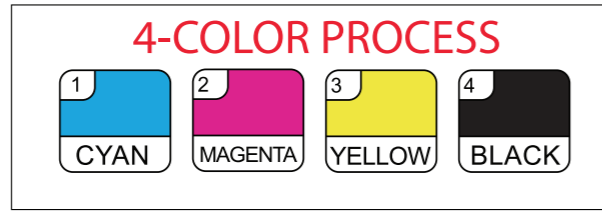

Product Size:
23.5"W x 4"H
CSSH19898618
COLOR: 4/C PROCESS

2PC PAJAMA SET

XS
0-2

Disney
MICKEY MOUSE

2PC PAJAMA SET

XS
0-2

2PC PAJAMA SET

XS
0-2

95% Polyester / 5% Spandex
95% Polyester / 5% Spandex

WASHING INSTRUCTIONS:
Machine wash cold with like colors, gentle cycle. Only non-chlorine bleach when needed. Tumble dry low, remove promptly. Low iron if needed.

INSTRUCCIONES DE LAVADO:
Lavar a máquina en agua fría con colores similares, ciclo delicado. Blanqueador en cloro solamente cuando sea necesario. Secar en secadora a temperatura baja, retirar inmediatamente. Planchar a temperatura baja, si es necesario.

Made in Vietnam / Hecho en Vietnam
RN 76292

Designed by Colson Jack International
www.colsonjack.com

CCOAL MULTI XS

4"
0.75"
9.25"
0.75"
8.75"

23.5"

sticker
0.7"
4"

2PC PAJAMA SET

S
4-6

Disney
MICKEY MOUSE

2PC PAJAMA SET

S
4-6

2PC PAJAMA SET

S
4-6

95% Polyester / 5% Spandex
95% Polyester / 5% Spandex

WASHING INSTRUCTIONS:
Machine wash cold with like colors, gentle cycle. Only non-chlorine bleach when needed. Tumble dry low, remove promptly. Low iron if needed.

INSTRUCCIONES DE LAVADO:
Lavar a máquina en agua fría con colores similares, ciclo delicado. Blanqueador en cloro solamente cuando sea necesario. Secar en secadora a temperatura baja, retirar inmediatamente. Planchar a temperatura baja, si es necesario.

Made in Vietnam / Hecho en Vietnam
RN 76292

Designed by Colson Jack International
www.colsonjack.com

CCOAL MULTI S

4"
0.75"
9.25"
0.75"
8.75"

23.5"

2PC PAJAMA SET

M
8-10

Disney
MICKEY MOUSE

2PC PAJAMA SET

M
8-10

2PC PAJAMA SET

M
8-10

95% Polyester / 5% Spandex
95% Polyester / 5% Spandex

WASHING INSTRUCTIONS:
Machine wash cold with like colors, gentle cycle. Only non-chlorine bleach when needed. Tumble dry low, remove promptly. Low iron if needed.

INSTRUCCIONES DE LAVADO:
Lavar a máquina en agua fría con colores similares, ciclo delicado. Blanqueador en cloro solamente cuando sea necesario. Secar en secadora a temperatura baja, retirar inmediatamente. Planchar a temperatura baja, si es necesario.

Made in Vietnam / Hecho en Vietnam
RN 76292

Designed by Colson Jack International
www.colsonjack.com

CCOAL MULTI M

4"
0.75"
9.25"
0.75"
8.75"

23.5"

2PC PAJAMA SET

L
12-14

Disney
MICKEY MOUSE

2PC PAJAMA SET

L
12-14

2PC PAJAMA SET

L
12-14

95% Polyester / 5% Spandex
95% Polyester / 5% Spandex

WASHING INSTRUCTIONS:
Machine wash cold with like colors, gentle cycle. Only non-chlorine bleach when needed. Tumble dry low, remove promptly. Low iron if needed.

INSTRUCCIONES DE LAVADO:
Lavar a máquina en agua fría con colores similares, ciclo delicado. Blanqueador en cloro solamente cuando sea necesario. Secar en secadora a temperatura baja, retirar inmediatamente. Planchar a temperatura baja, si es necesario.

Made in Vietnam / Hecho en Vietnam
RN 76292

Designed by Colson Jack International
www.colsonjack.com

CCOAL MULTI L

4"
0.75"
9.25"
0.75"
8.75"

23.5"