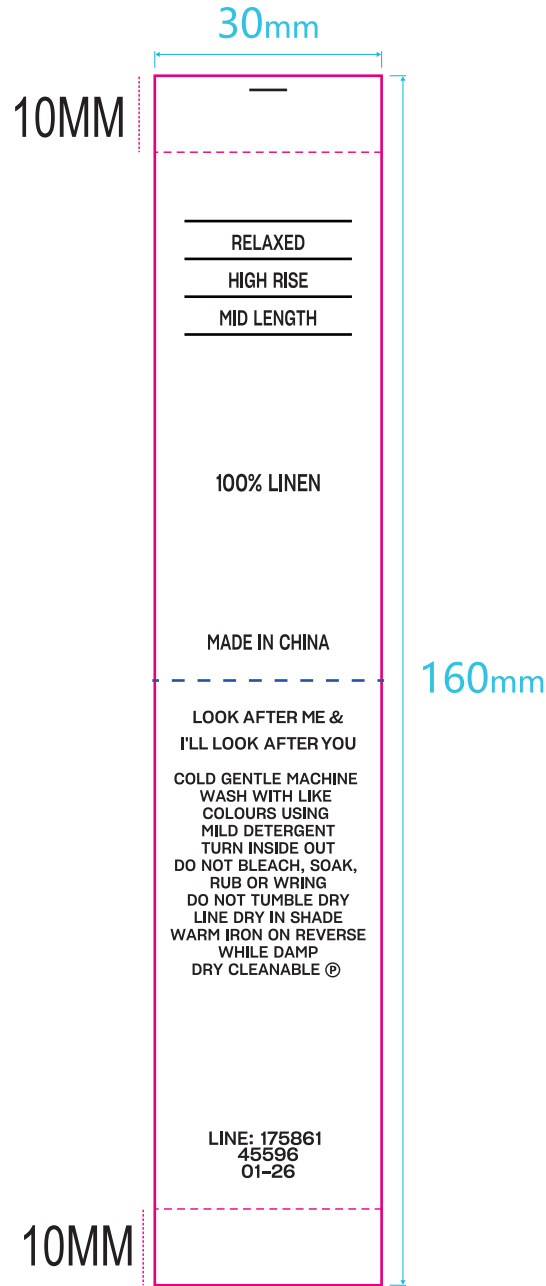

款 号:175861
 日 期:2025.09.19
 产品代码:JG-GMW3A JJW-CL001-MF
 产品尺寸:30mm X 160mm

Artwork

Po:175861	Product:	Size:30X160MM	Item no(reference#) :JJW-CL001-MF
Artwork:Liz	Artwork date:2025.09.19	Paper Grammage :	
Front Color :			
Back Color :			

—— cut (横切线) - - - - fold (折线) - . - . - . sew (缝线)

THIS ARTWORK WILL BE GOING TO PRINT!

PLEASE LOOK IT OVER CAREFULLY & CONTINUE ROUTING TO THE NEXT DEPARTMENT IN A TIMELY MANNER

By signing off on this artwork you are indicating that you have looked over and approved all artwork for placement, content and dimensions and have shown and received approval from any and all other necessary persons within your department.