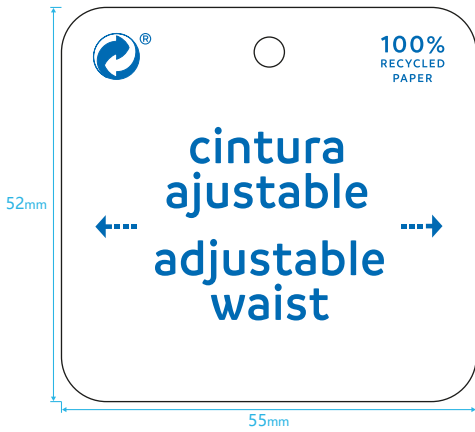

Order Preview

MAYORAL -

Article:0762516, Total Quantity:参考PDF数量

Order Number: 80380

Order Date: 22/09/2025

Validation Date: 22/09/2025

SILK SCREEN (1+0)

正面丝网印

Shiro Echo Bright White 300 gr

Artwork			
Item Code:	Product:	Size:55 mm X 52mm	Reference# :
Artwork:lda	Artwork date:2025.09.22	Paper Grammage :	
Color: ■ Pantone 285 C			
— cut (横切线)			

**THIS ARTWORK WILL BE GOING TO PRINT!**