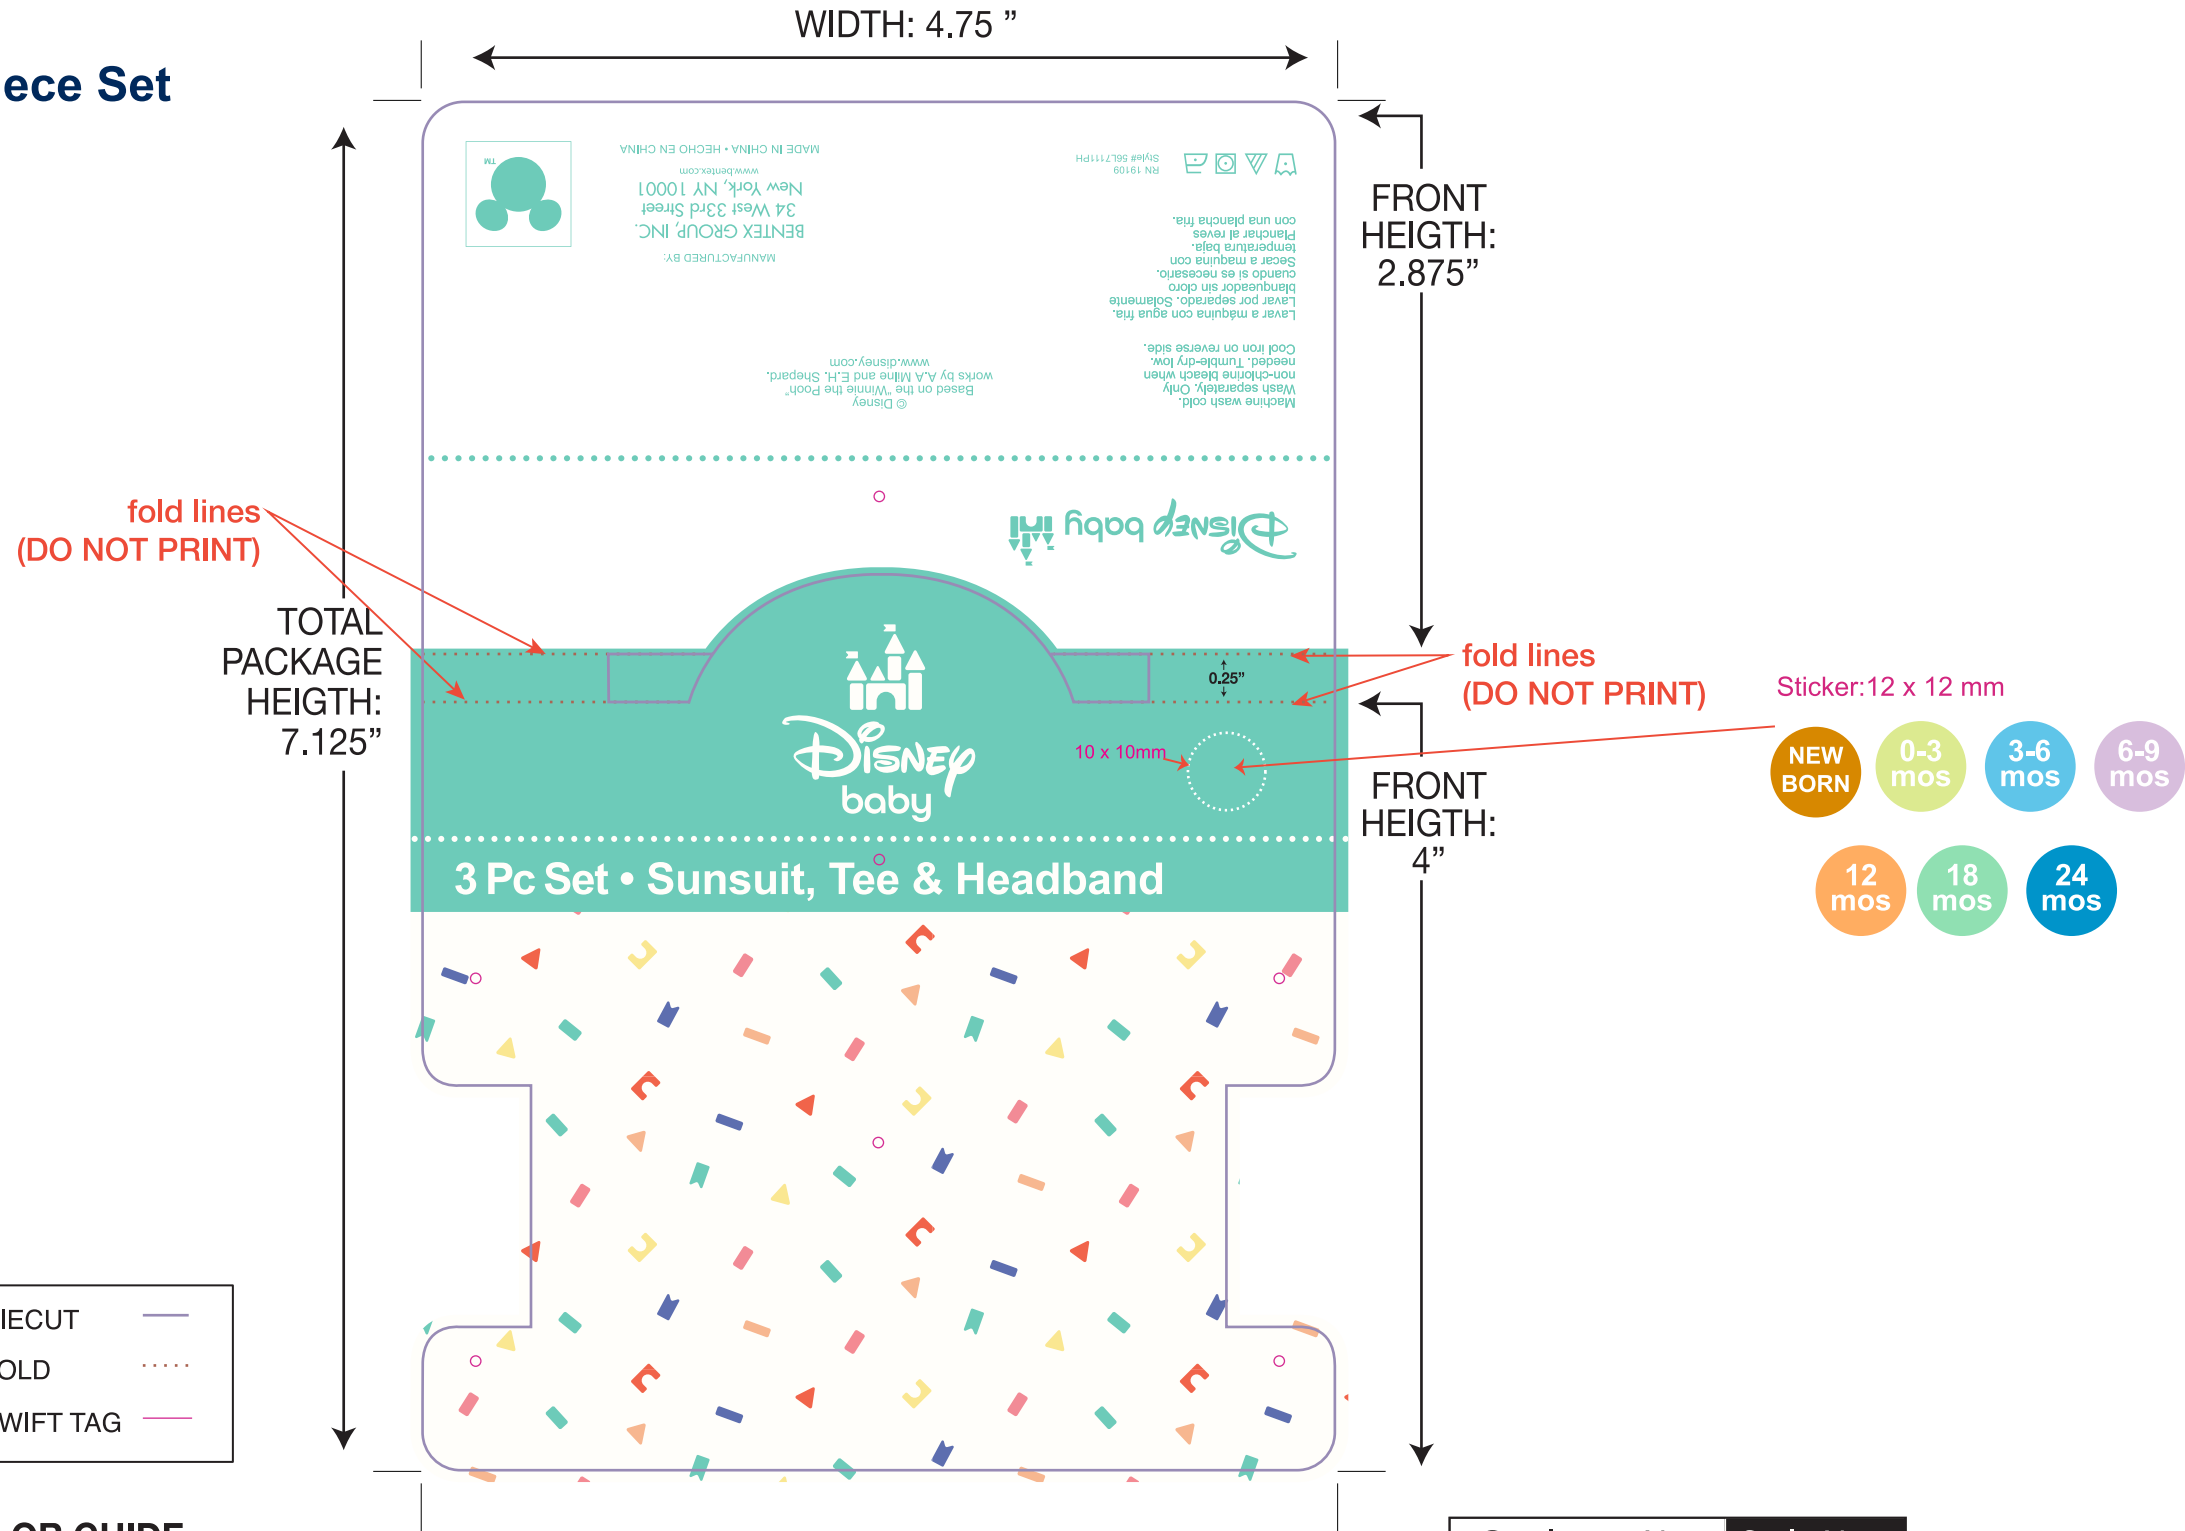

SPRING 2026
JCP
Girls 3 Piece Set

ACTUAL SIZE SHOWN HERE

COLOR GUIDE

PRIMARY COLORS

| | |
|------------------|-------------|
| Catalogue No. | Style No. |
| Style# 56L7111PH | CAT# S26009 |

Artwork

Artwork by : Karen Product: Disney Size: 120.65*180.98MM Paper Grammage : 350g

Front Color :

Back Color : C M Y K 3248C 7456C 601C 1555C 701C 7416C

DIECUT — FOLD SWIFT TAG - - - -

THIS ARTWORK WILL BE GOING TO PRINT!

PLEASE LOOK IT OVER CAREFULLY & CONTINUE ROUTING TO THE NEXT DEPARTMENT IN A TIMELY MANNER

By signing off on this artwork you are indicating that you have looked over and approved all artwork for placement, content and dimensions and have shown and received approval from any and all other necessary persons within your department.