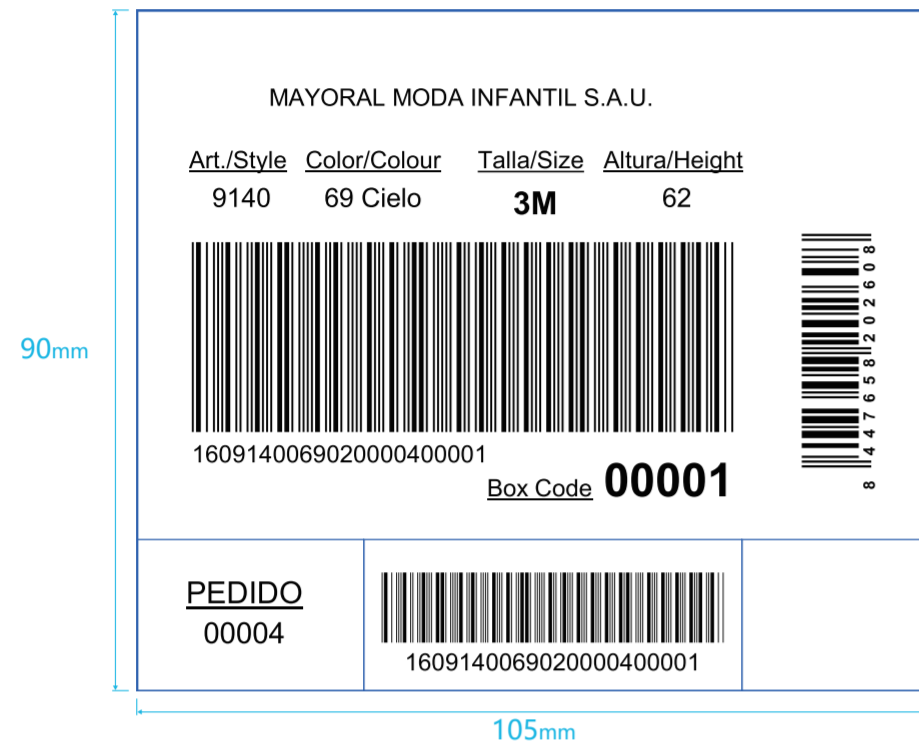

Order Preview

915 ANSHAN SHUNFENG CLOTHING CO., LTD.

Order Number: 00004

Order Date: 17/12/2025

Validation Date: 17/12/2025

Total Quantity:请参考PDF

Artwork

Artwork by : Karen

Product:TYPE1

Size:105x90mm

Back Color : ● Pantone Black c