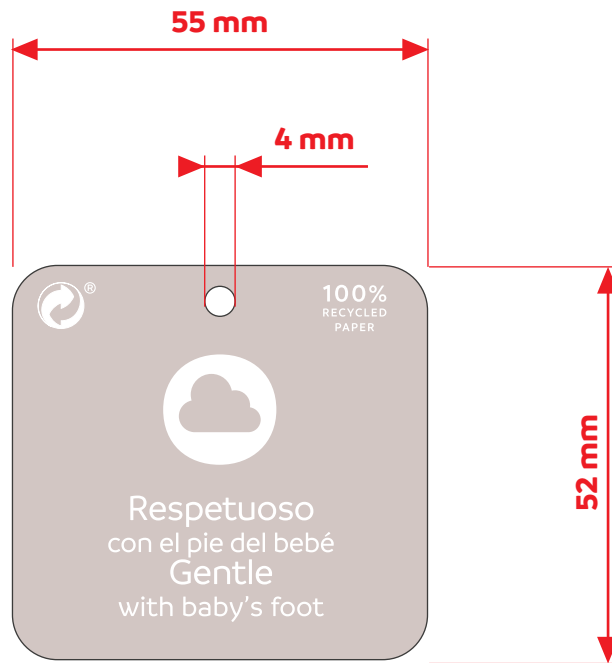

Order Preview

MAYORAL - 555 SAI KIT SHOES/KING PALACE

Order Number: 00073

Order Date: 18/12/2025

Validation Date: 18/12/2025

Article:0762061 , Total Quantity: 参考PDF数量

SILK SCREEN (1+1)

正反面丝网印

Artwork

Item Code:	Product:	Size:55 mm X 52mm	Reference# :
Artwork:Ida	Artwork date:2025.12.18	Paper Grammage :	
Color: ■ Pantone 7528U			

cut (模切线)

THIS ARTWORK WILL BE GOING TO PRINT!

PLEASE LOOK IT OVER CAREFULLY & CONTINUE ROUTING TO THE NEXT DEPARTMENT IN A TIMELY MANNER