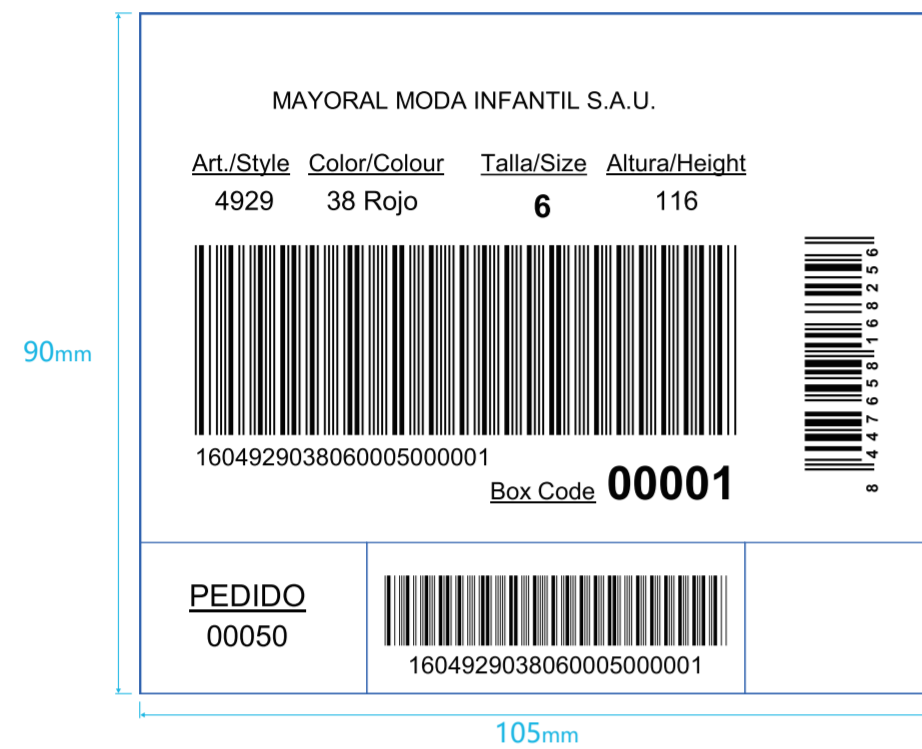

Order Preview

MAYORA-487 SHANGHAI W-BEST IMP&EXP CO., LTD

Order Number: 00050

Order Date: 18/12/2025

Validation Date: 18/12/2025

Total Quantity:请参考PDF

Artwork

Artwork by : Karen

Product:TYPE1

Size:105x90mm

Back Color : ● Pantone Black c