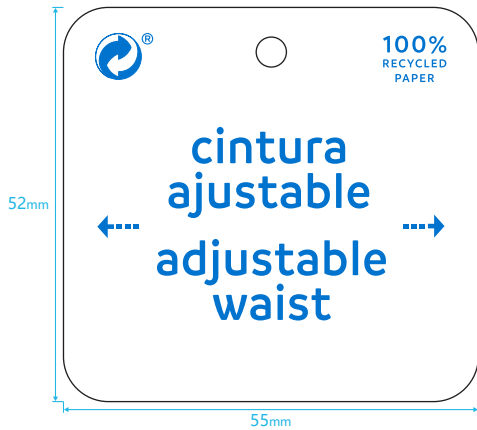

Order Preview

MAYORAL - 487 SHANGHAI W-BEST IMP&EXP CO., LTD

Article:0762516, Total Quantity:参考PDF数量

Order Number: 00050
Order Date: 18/12/2025
Validation Date: 18/12/2025

SILK SCREEN (1+0)
正面丝网印