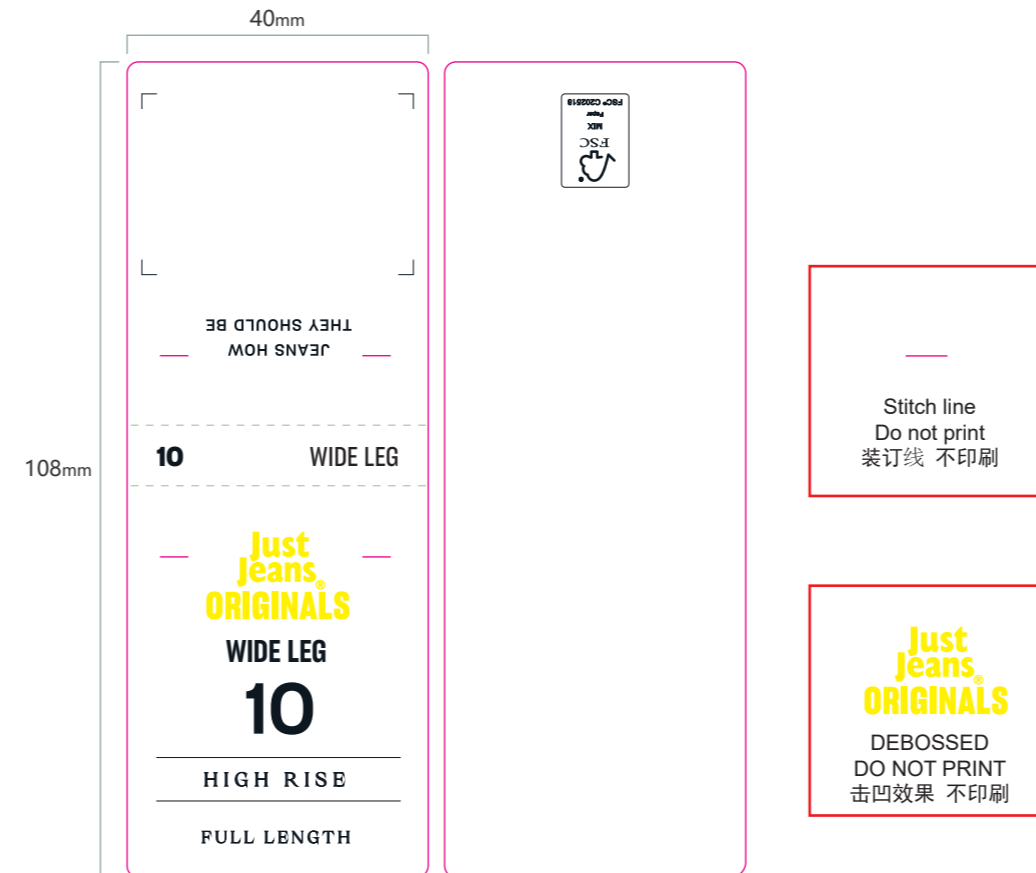

ORIGINALS-WIDE LEG-HIGH RISE-FULL LENGTH
40 MM X 108MM JJW-OR-WT