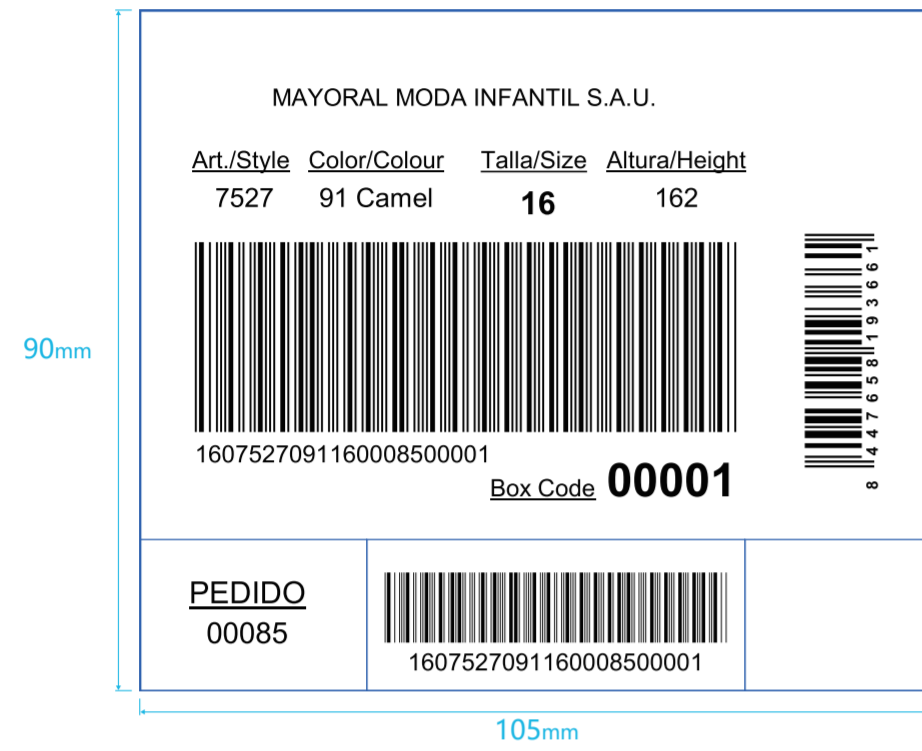

Order Preview

MAYORA-279 ANHUI GARMENTS IMP.&EXP. CO.,LTD.

Order Number: 00085

Order Date: 18/12/2025

Validation Date: 18/12/2025

Total Quantity:请参考PDF

Artwork

Artwork by : Karen

Product:TYPE1

Size:105x90mm

Back Color : ● Pantone Black c