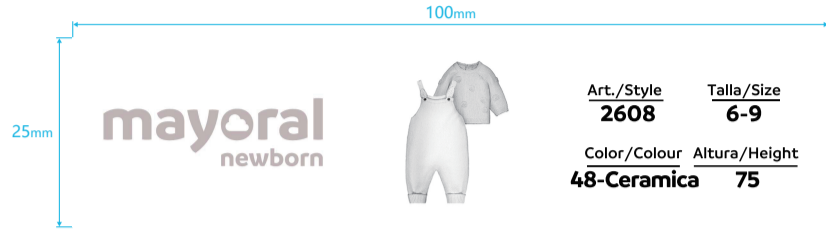

Order Preview

MAYORA-434 SHANGHAI SHENGXING INTERNATIONAL TRADE

Order Number: 00026

Order Date: 19/12/2025

Validation Date: 19/12/2025

TYPE 14 Total Quantity: 请参考PDF

mayoral
newborn

Art./Style **2608** Talla/Size **6-9**
Color/Colour **48-Ceramica** Altura/Height **75**

mayoral
newborn

Art./Style **2608** Talla/Size **12M**
Color/Colour **48-Ceramica** Altura/Height **80**

mayoral
newborn

Art./Style **2608** Talla/Size **18M**
Color/Colour **48-Ceramica** Altura/Height **86**

mayoral
newborn

Art./Style **2608** Talla/Size **0-1**
Color/Colour **49-Cipria** Altura/Height **55**

mayoral
newborn

Art./Style **2608** Talla/Size **1-2**
Color/Colour **49-Cipria** Altura/Height **60**

mayoral
newborn

Art./Style **2608** Talla/Size **2-4**
Color/Colour **49-Cipria** Altura/Height **65**

mayoral
newborn

Art./Style **2608** Talla/Size **4-6**
Color/Colour **49-Cipria** Altura/Height **70**

mayoral
newborn

Art./Style **2608** Talla/Size **6-9**
Color/Colour **49-Cipria** Altura/Height **75**

mayoral
newborn

Art./Style **2608** Talla/Size **12M**
Color/Colour **49-Cipria** Altura/Height **80**

mayoral
newborn

Art./Style **2608** Talla/Size **18M**
Color/Colour **49-Cipria** Altura/Height **86**

mayoral
newborn

Art./Style **2804** Talla/Size **0-1**
Color/Colour **24-Laurel** Altura/Height **55**

mayoral
newborn

Art./Style **2804** Talla/Size **1-2**
Color/Colour **24-Laurel** Altura/Height **60**

mayoral
newborn

Art./Style **2804** Talla/Size **2-4**
Color/Colour **24-Laurel** Altura/Height **65**

mayoral
newborn

Art./Style **2804** Talla/Size **4-6**
Color/Colour **24-Laurel** Altura/Height **70**

mayoral
newborn

Art./Style **2804** Talla/Size **6-9**
Color/Colour **24-Laurel** Altura/Height **75**

mayoral
newborn

Art./Style **2804** Talla/Size **12M**
Color/Colour **24-Laurel** Altura/Height **80**

mayoral
newborn

Art./Style **2804** Talla/Size **18M**
Color/Colour **24-Laurel** Altura/Height **86**

mayoral
newborn

Art./Style **2804** Talla/Size **0-1**
Color/Colour **25-Malva vig** Altura/Height **55**

mayoral
newborn

Art./Style **2804** Talla/Size **1-2**
Color/Colour **25-Malva vig** Altura/Height **60**

mayoral
newborn

Art./Style **2804** Talla/Size **2-4**
Color/Colour **25-Malva vig** Altura/Height **65**

Brand:

Item Code: _____ Product: _____ Size: 100X25mm Reference#: _____

Artwork by: Karen Artwork date: 2025.12.19 Paper Grammage: _____

PRINT COLOR PROCESS:

Front Color: Black

Back Color: N.A.

LEGEND: DO NOT PRINT

— cut (模切线) - - - - fold (折线) - - - - sew (缝线)

THIS ARTWORK WILL BE GOING TO PRINT!

PLEASE LOOK IT OVER CAREFULLY & CONTINUE ROUTING TO THE NEXT DEPARTMENT IN A TIMELY MANNER