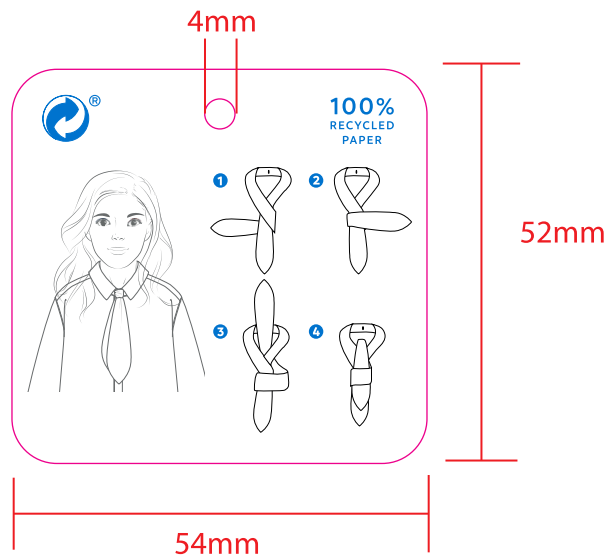

Order Preview

MAYORAL - 187 SHANGHAI W-BEST A&L

Order Number: 00088

Order Date: 18/12/2025

Validation Date: 18/12/2025

Article:0762157 Total Quantity:请参考PDF

● Negro - 10% Trama

● Negro - 55% Trama

● Pantone 285 c

Shiro Echo Bright White 300 gr

Brand:

Item Code: _____ Product: _____ Size: 52x54mm Reference#: _____

Artwork by: Karen _____ Artwork date:2025.12.18 _____ Paper Grammage: _____

Front Color: Black

Back Color: N.A.

— cut (横切线)

THIS ARTWORK WILL BE GOING TO PRINT!

PLEASE LOOK IT OVER CAREFULLY & CONTINUE ROUTING TO THE NEXT DEPARTMENT IN A TIMELY MANNER

If changes are necessary, please indicate all changes on the artwork.