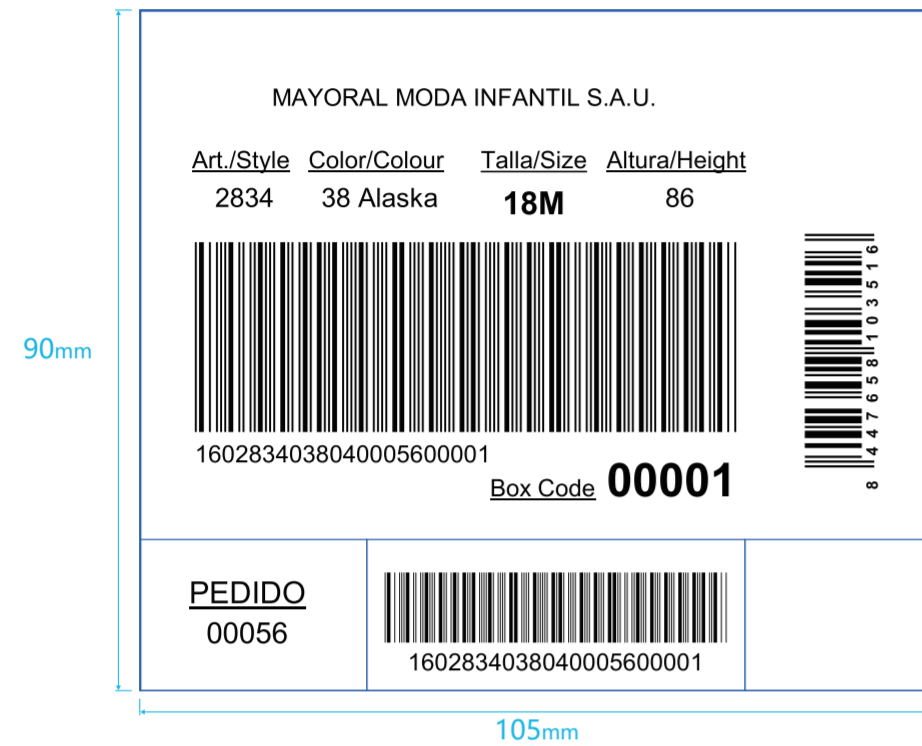

Order Preview

MAYORA-748 SHANGHAI SHENDA IMP. & EXP. CO., LTD

Order Number: 00056

Order Date: 18/12/2025

Validation Date: 18/12/2025

Total Quantity:请参考PDF

Artwork

Artwork by : Karen

Product:TYPE1

Size:105x90mm

Back Color : ● Pantone Black c