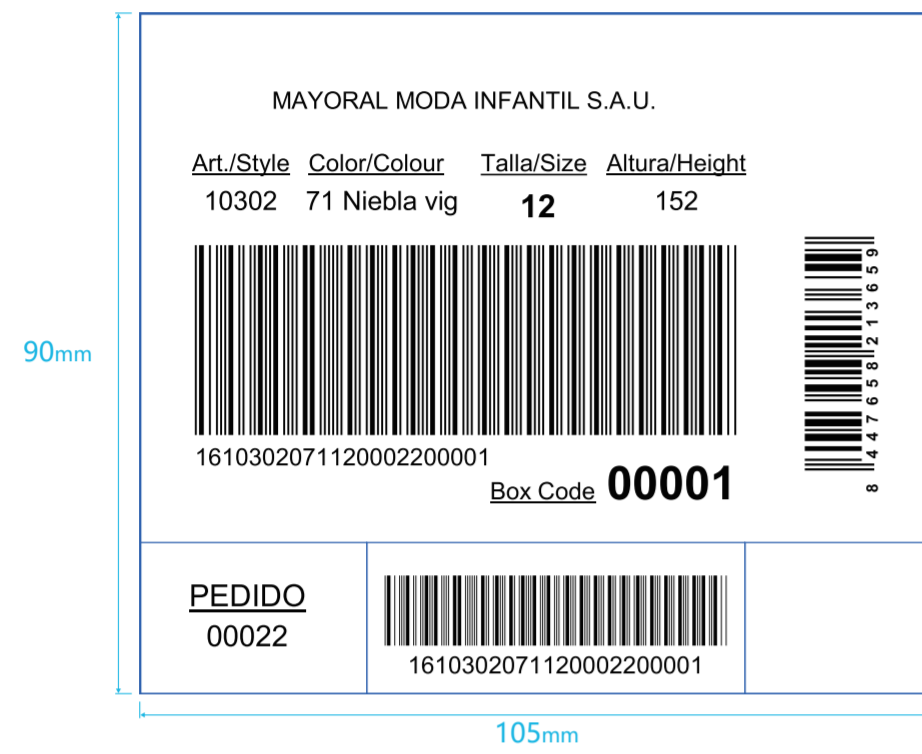

Order Preview

MAYORA-218 SHANGHAI SHINEE INTERNATIONAL TRADING

Order Number: 00022

Order Date: 19/12/2025

Validation Date: 19/12/2025

Total Quantity:请参考PDF

Artwork

Artwork by : Karen

Product:TYPE1

Size:105x90mm

Back Color : ● Pantone Black c