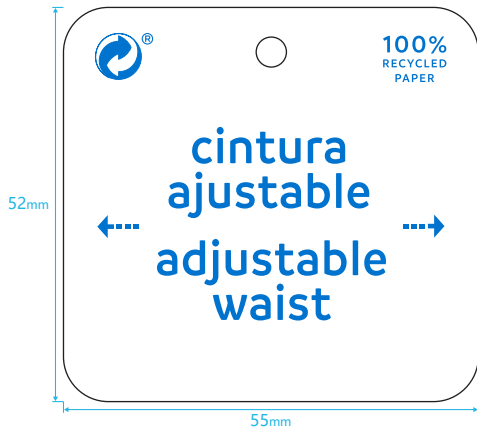

Order Preview

MAYORAL - 178 NINGBO HALIDA IMP. & EXP. CO., LTD

Article:0762516, Total Quantity:参考PDF数量

Order Number: 00049
Order Date: 18/12/2025
Validation Date: 18/12/2025

SILK SCREEN (1+0)
正面丝网印