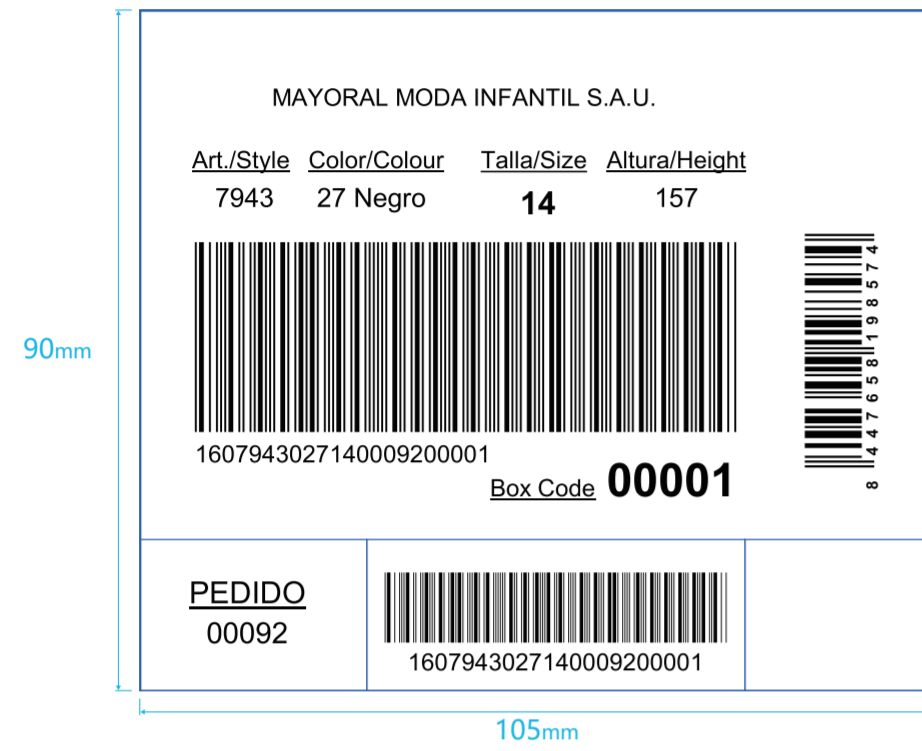

Order Preview

MAYORA-685 NINGBO HALIDA IMP. & EXP. CO.,LTD, MISS

Order Number: 00092

Order Date: 18/12/2025

Validation Date: 18/12/2025

Total Quantity:请参考PDF

Artwork

Artwork by : Karen

Product:TYPE1

Size:105x90mm

Back Color : ● Pantone Black c