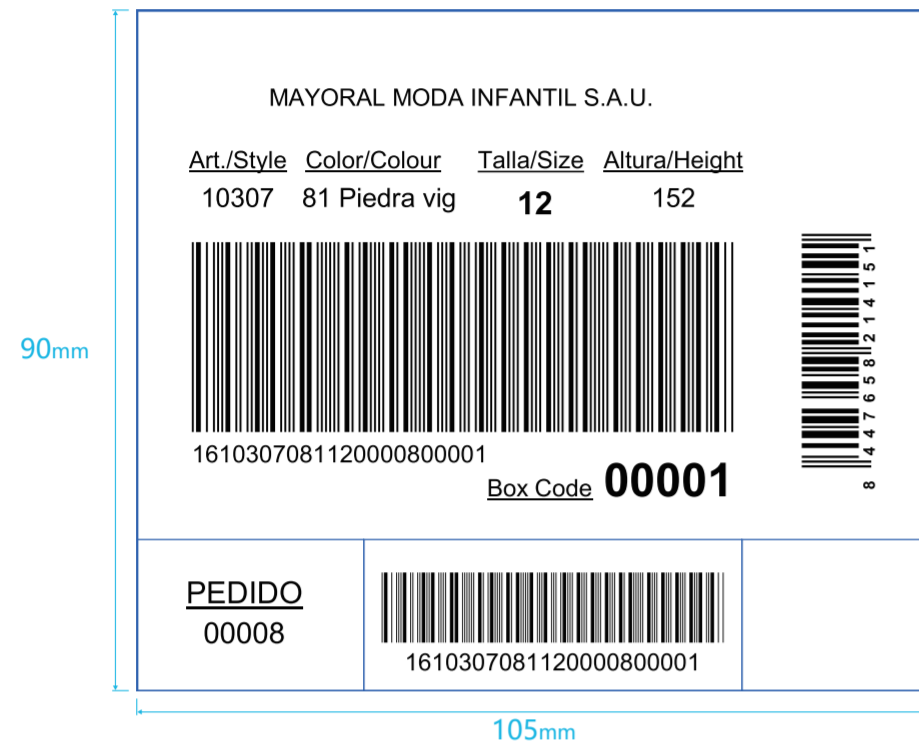

Order Preview

MAYORA-558 SHANGHAI W-BEST (COMPLEMENTOS)

Order Number: 00008

Order Date: 19/12/2025

Validation Date: 19/12/2025

Total Quantity:请参考PDF

Artwork

Artwork by : Karen

Product:TYPE1

Size:105x90mm

Back Color : ● Pantone Black c