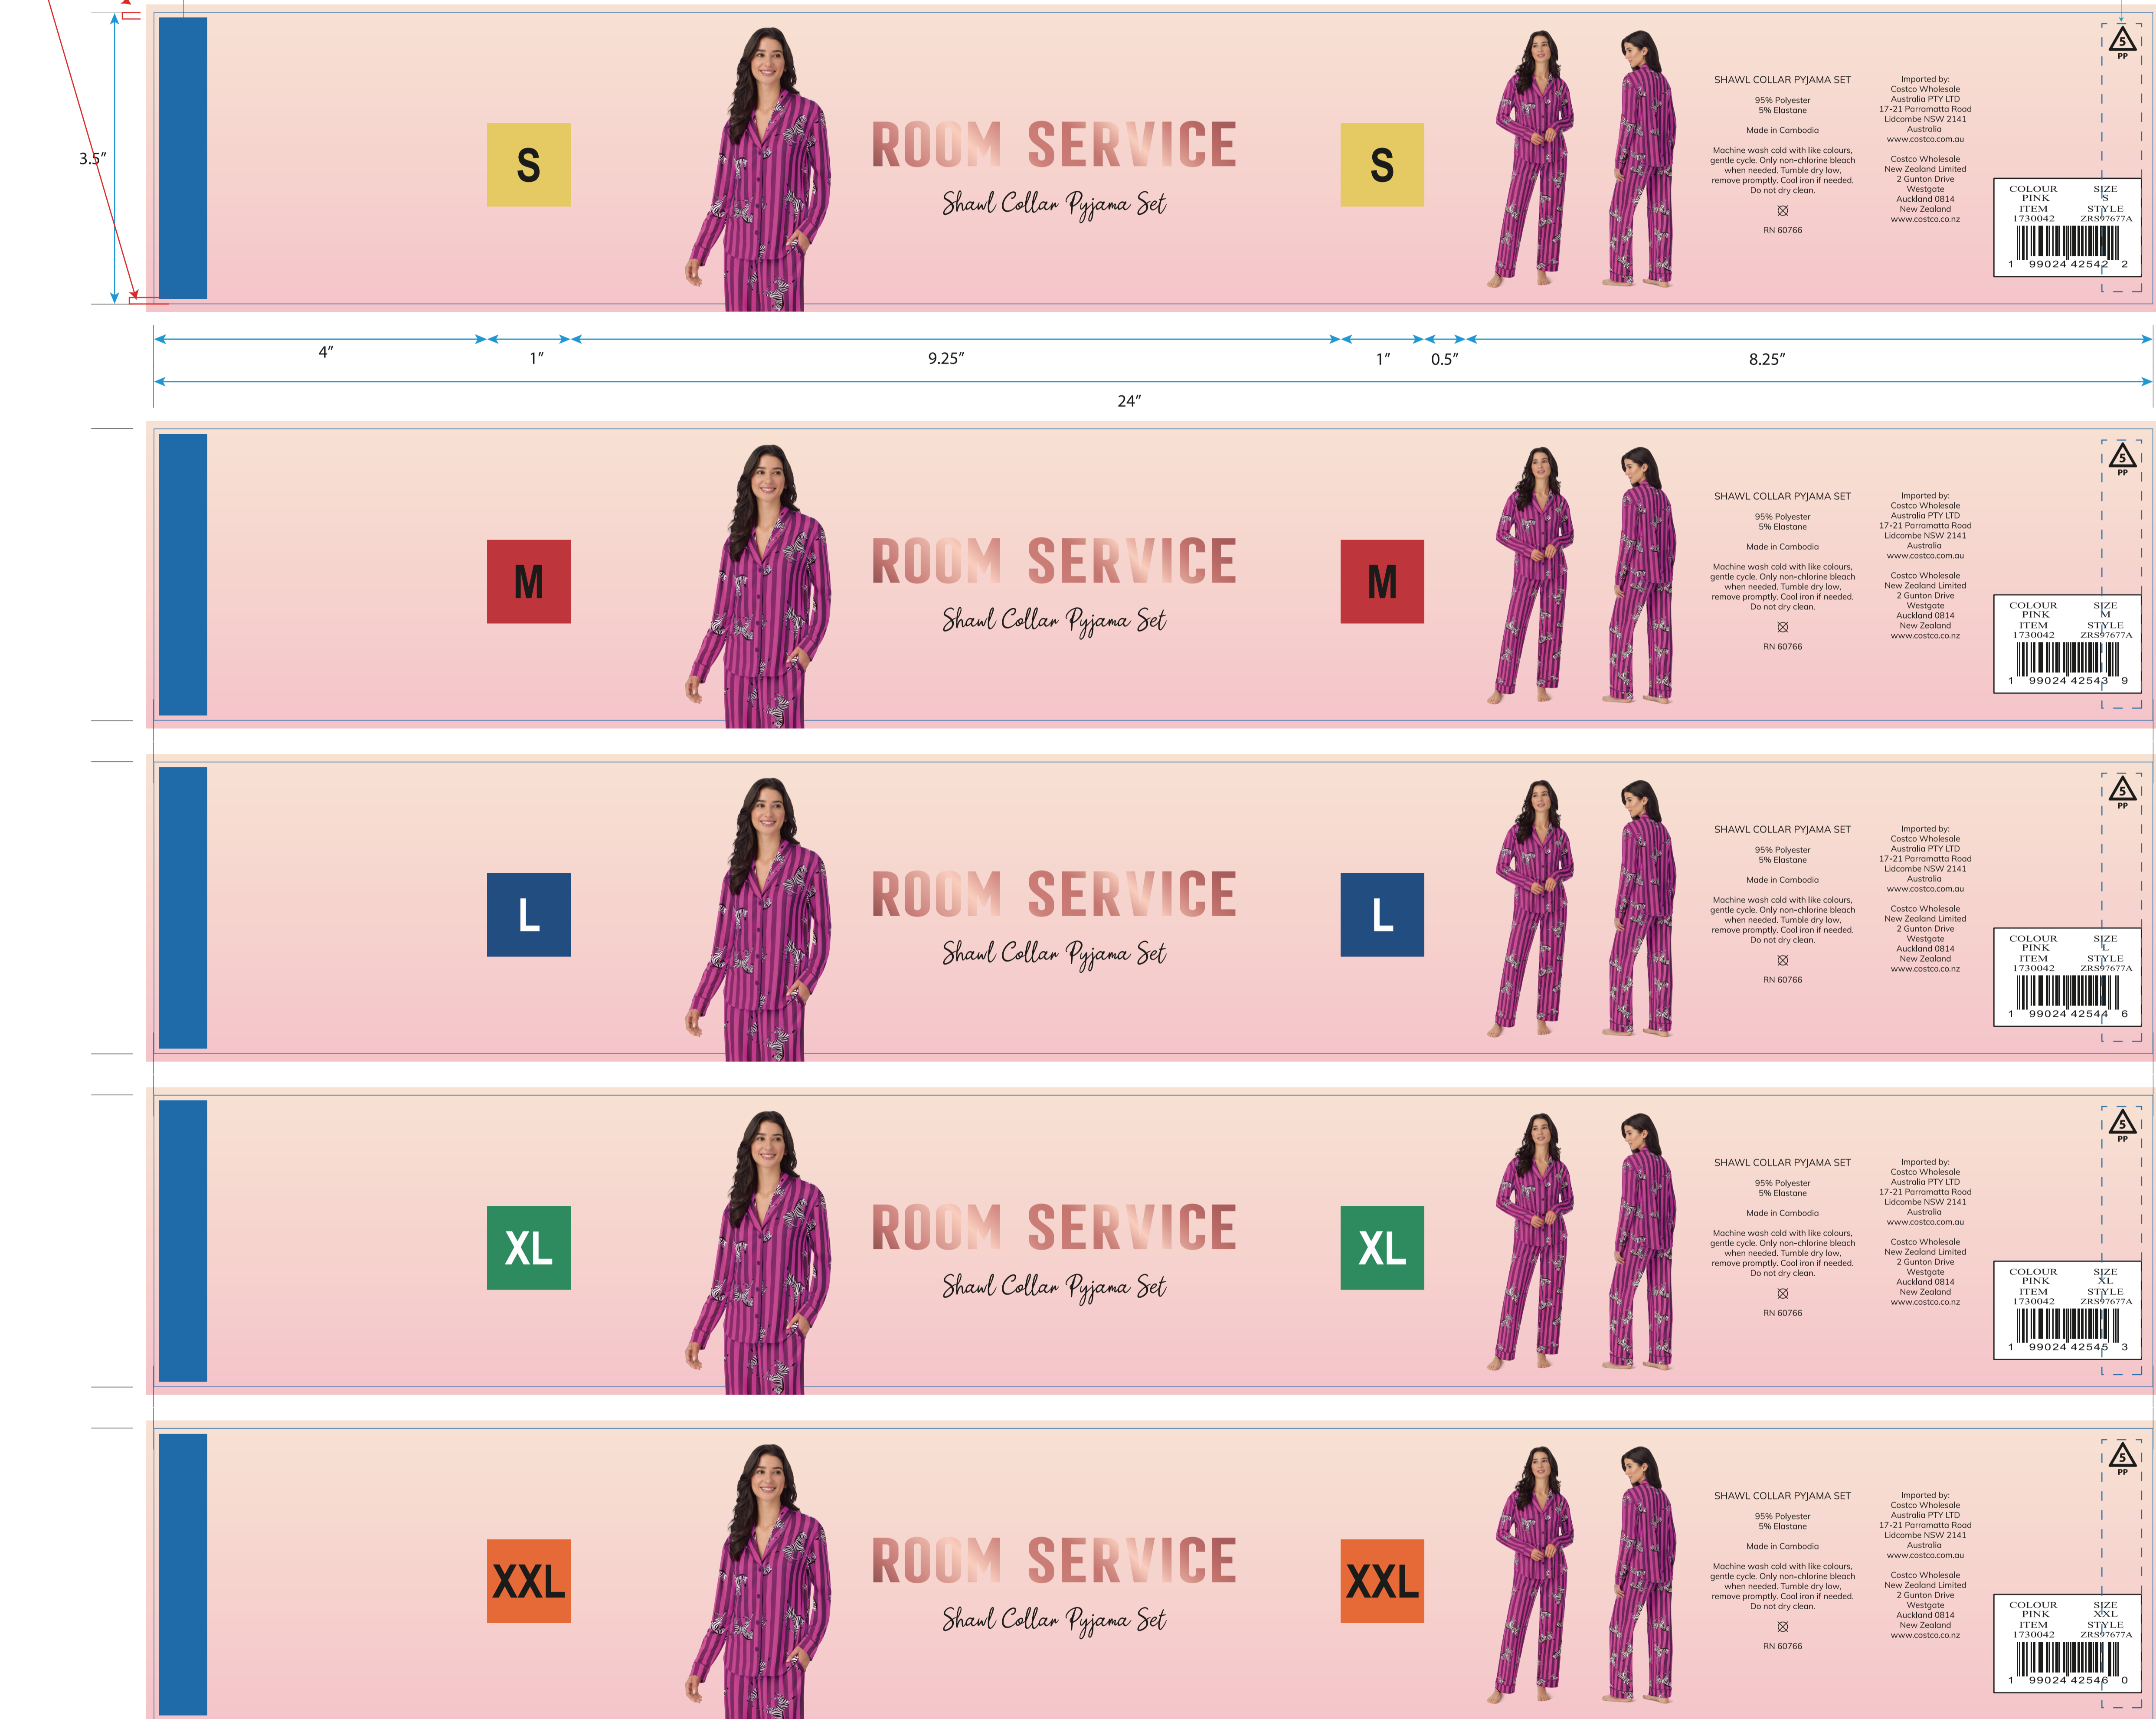

Product Size: 24"x3.5"

CSSH1538083A

COLOR: 4/C PROCESS

Pantone 113C

Pantone 1795C

Pantone 293C

Pantone 340C

Pantone 1585C

STYLE# ZPS97677A
JOB# CSSH1538372
FILE NAME CSSH1538372 Costco Aus RS Shawl Collar Silky Fleece PJ Set F25
DATE 05/09/2025
DIMENSIONS 24" X 3.5"
COLOR 4/C PROCESS + Match supplied sample for color of foil. (For Room Service logo)
MATERIAL 15PP

Aus

距离三边不能小于1/16in
Permanent adhesive strip on FRONT Side. Do Not print cyan rule.

Permanent adhesive strip on REVERSE Side. Do Not print cyan rule.

Brand:KOMAR

Item Code: _____ Product: _____ Size:24"x3.5" Reference#: _____

Artwork by: Karen Artwork date:2025.12.23 Paper Grammage : _____

Front Color:

cut (模切线)

THIS ARTWORK WILL BE GOING TO PRINT!

PLEASE LOOK IT OVER CAREFULLY & CONTINUE ROUTING TO THE NEXT DEPARTMENT IN A TIMELY MANNER

If changes are necessary, please indicate all changes on the artwork.