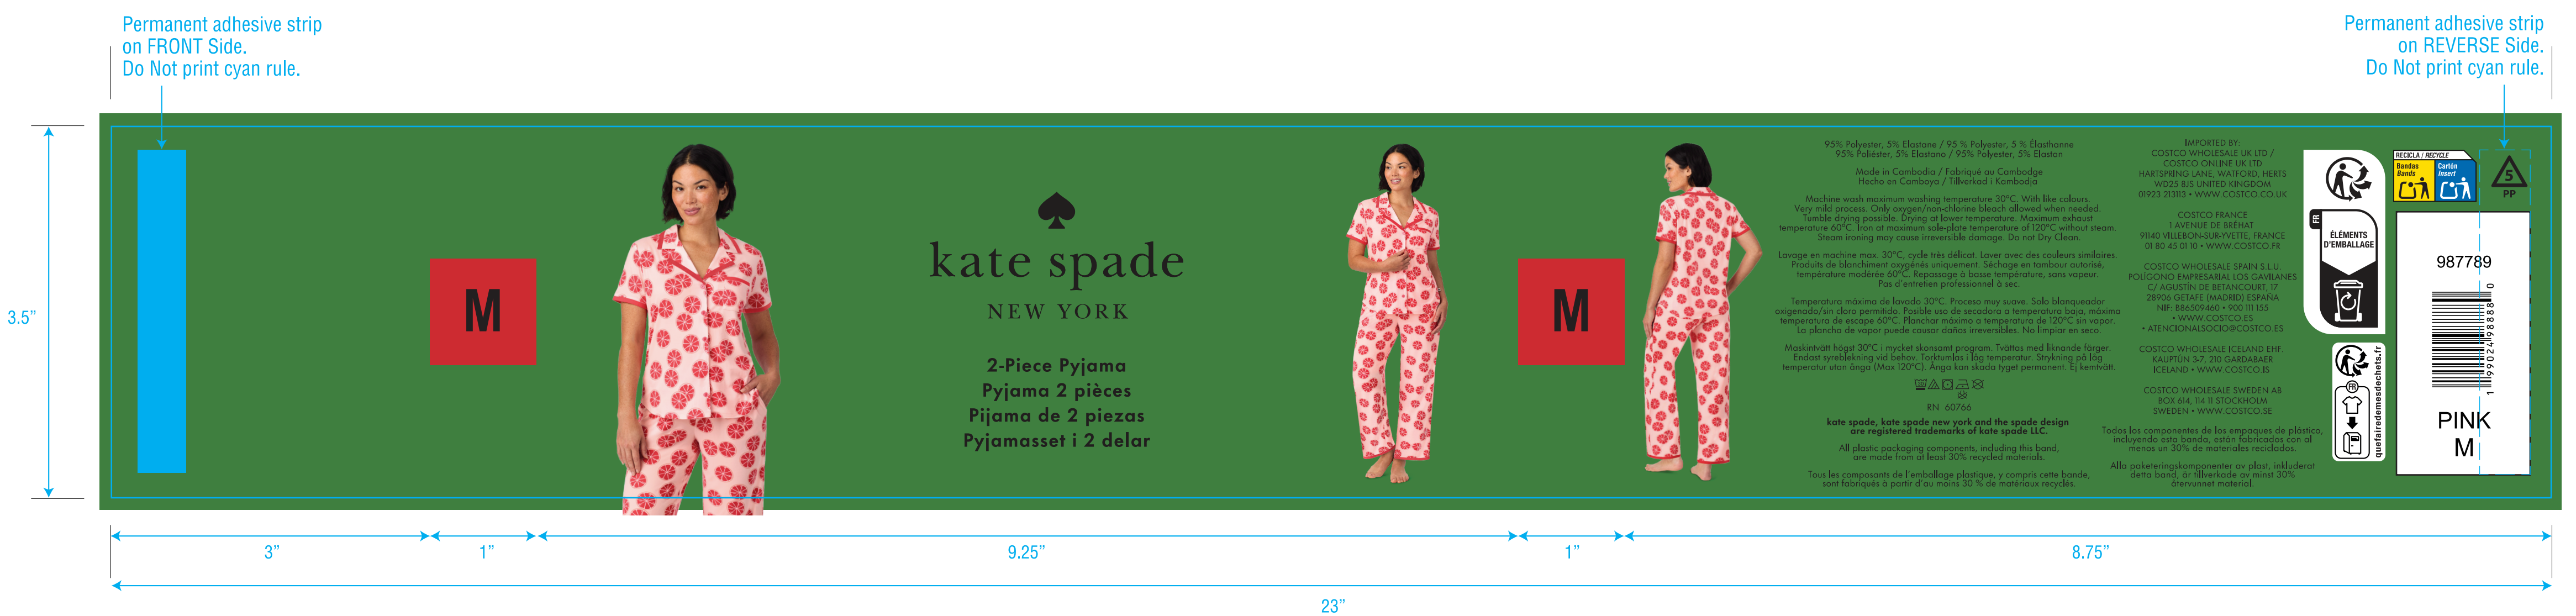

Product Size:23"x3.5"

CSSH1880919B

COLOR:4/C PROCESS

Pantone 113C Pantone 293C
Pantone 1795C Pantone 340C

STYLE# ZK395175U
JOB # CSSH18809194
FILE NAME CSSH18809194 Costco UK_EU KS SS Natch Long Pant 2 PC Set Sp26
DATE 12/05/2025
DIMENSIONS 23" X 3.25"
COLOR 4C Process + Aqueous Coating
FINISH Trim to size + adhesive strips

KS Green

UK/EU

Brand:KOMAR

Item Code: Product: Size:23"x3.5" Reference# :

Artwork by: Karen Artwork date:2025.12.16 Paper Grammage :

Front Color: CMYK Pantone 113C Pantone 293C
Pantone 1795C Pantone 340C

cut (模切线)

THIS ARTWORK WILL BE GOING TO PRINT!