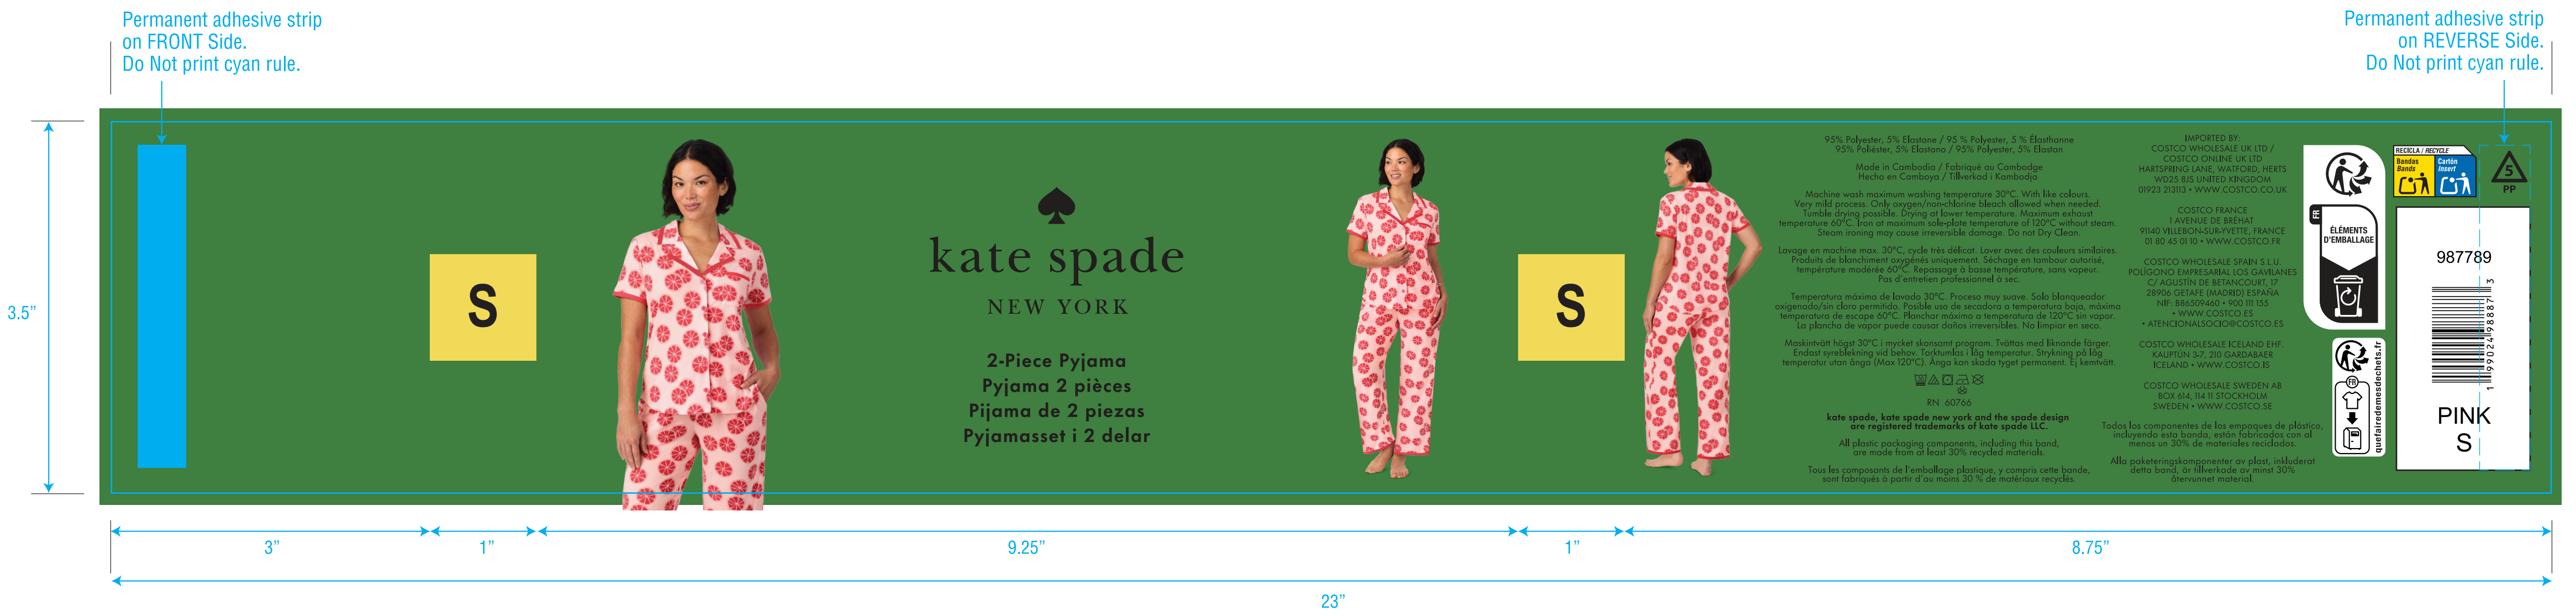

Product Size:23"x3.5"

CSSH1880919B

COLOR:4/C PROCESS

Pantone 113C Pantone 293C
Pantone 1795C Pantone 340C

STYLE# ZK395175U
JOB # CSSH18809194
FILE NAME CSSH18809194 Costco UK_EU KS SS Natch Long Pant 2 PC Set Sp26
DATE 12/05/2025
DIMENSIONS 23" X 3.25"
COLOR 4C Process + Aqueous Coating
FINISH Trim to size + adhesive strips

KS Green

UK/EU

Brand:KOMAR

Item Code: Product: Size:23"x3.5" Reference# :

Artwork by: Karen Artwork date:2025.12.16 Paper Grammage :

Front Color: CMYK Pantone 113C Pantone 293C
Pantone 1795C Pantone 340C

cut (模切线)

THIS ARTWORK WILL BE GOING TO PRINT!