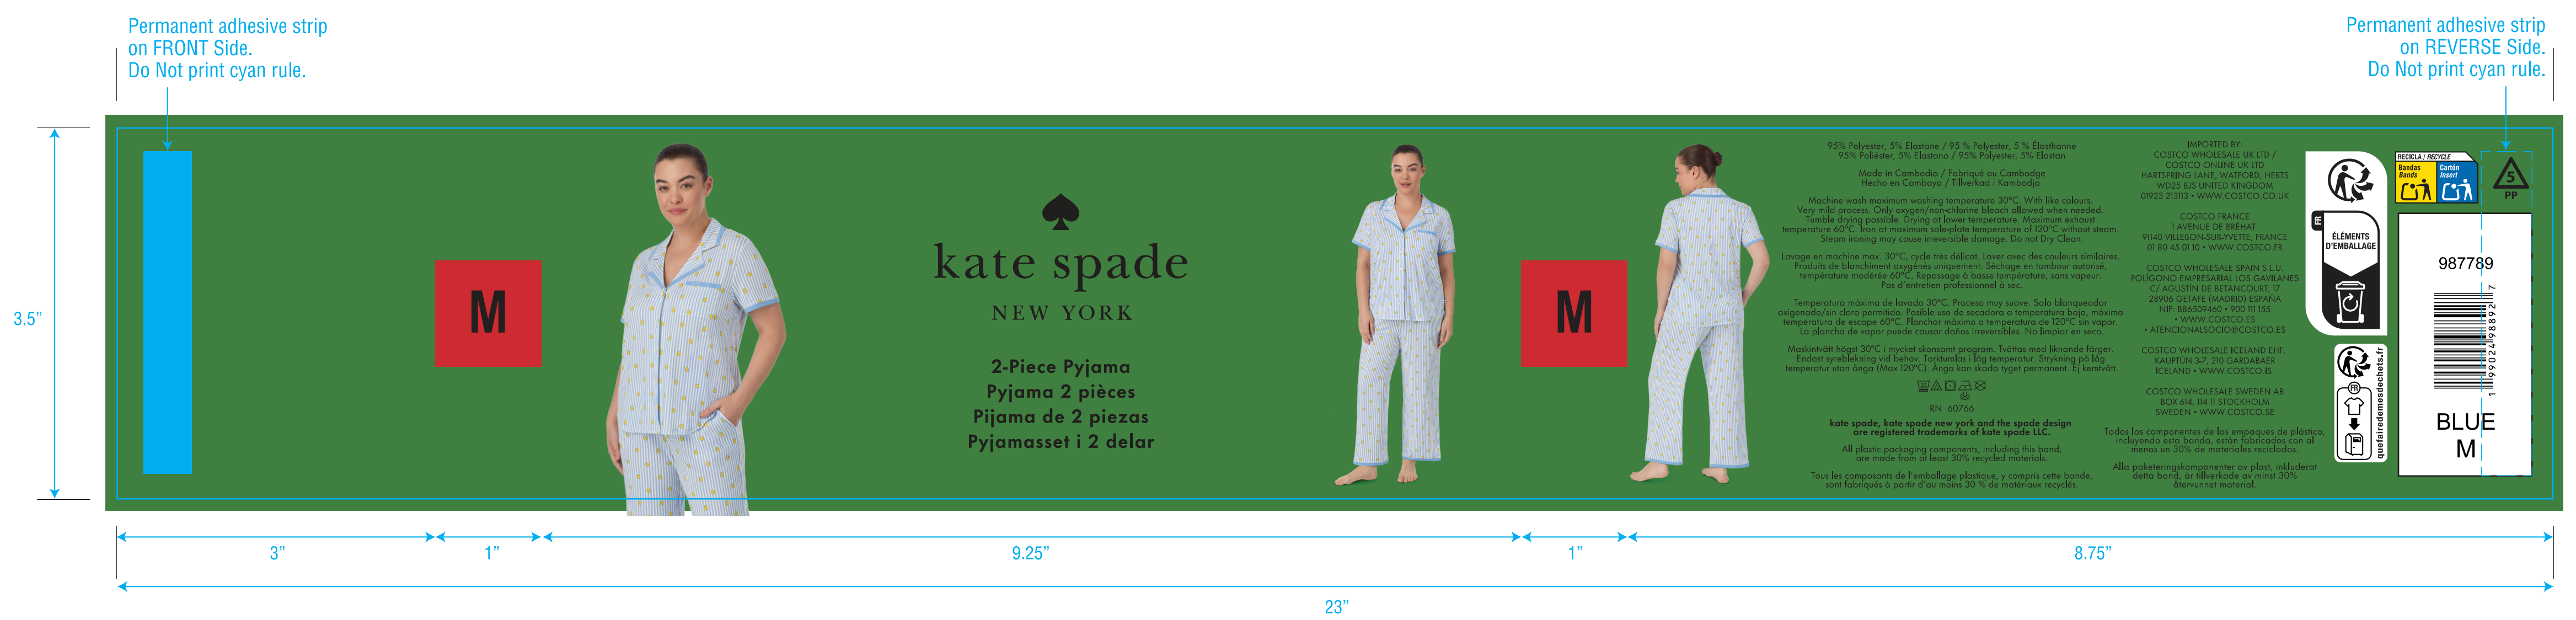

Permanent adhesive strip on REVERSE Side. Do Not print cyan rule.

UK/EU