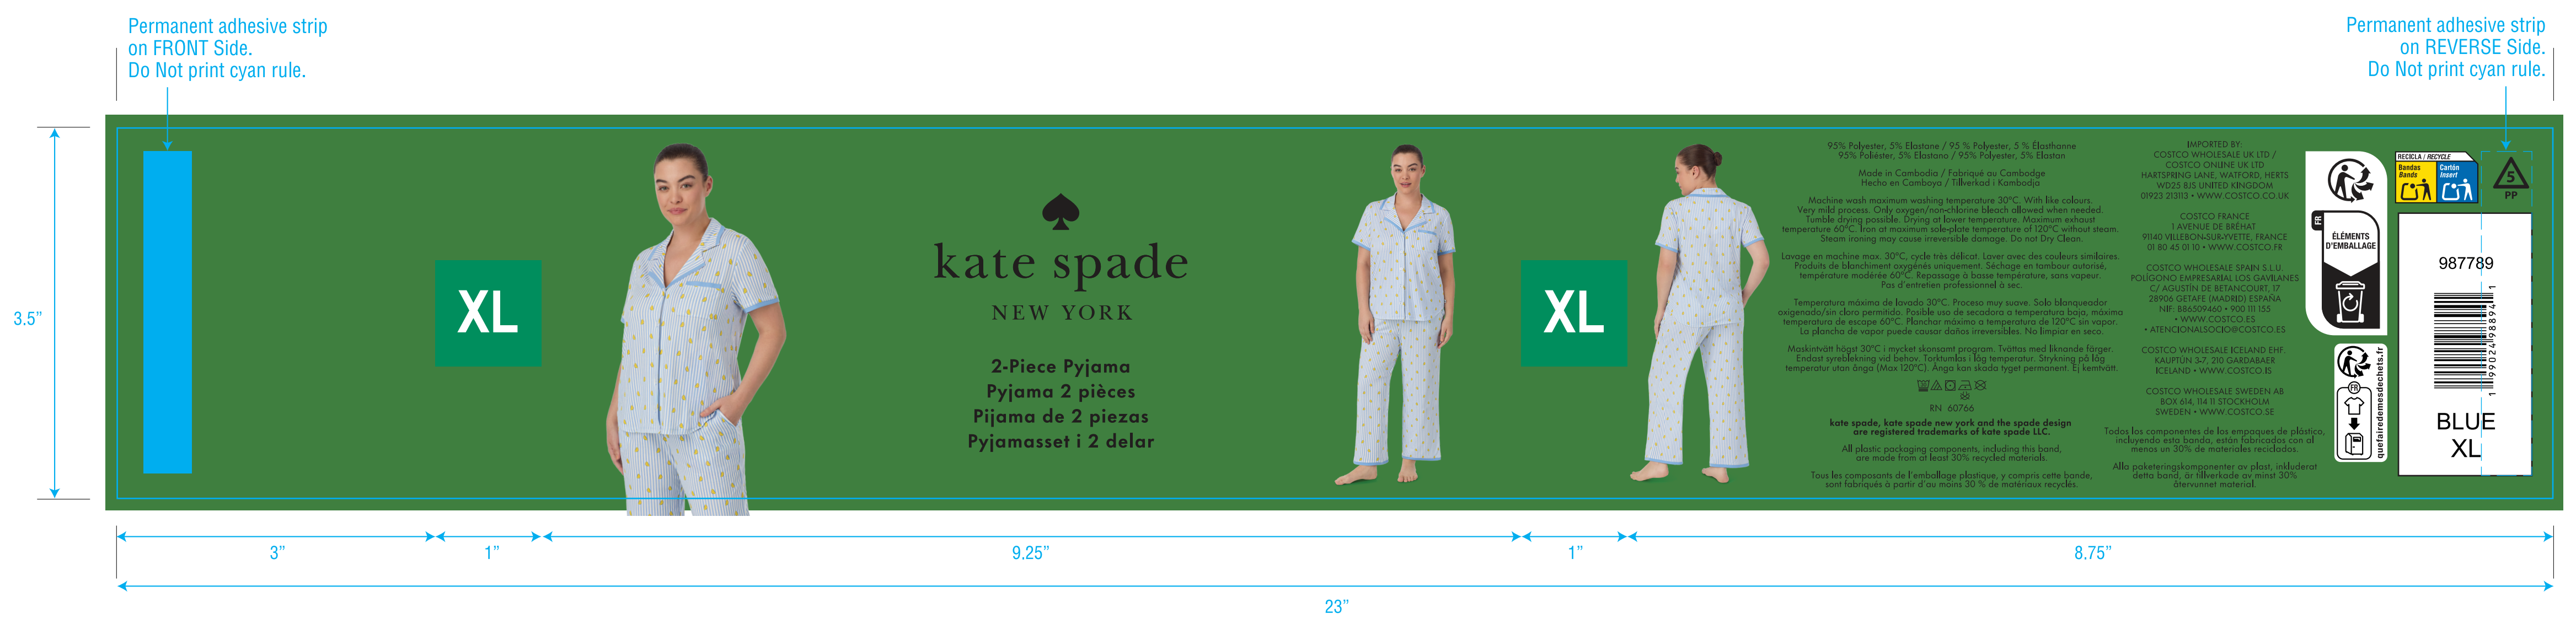

Permanent adhesive strip on REVERSE Side. Do Not print cyan rule.

Brand:KOMAR

Item Code: _____ Product: _____ Size:23"x3.5" Reference# : _____

Artwork by: Karen Artwork date:2025.12.16 Paper Grammage : _____

Front Color: Pantone 113C Pantone 293C
Pantone 1795C Pantone 340C

cut (裁切线)

THIS ARTWORK WILL BE GOING TO PRINT!