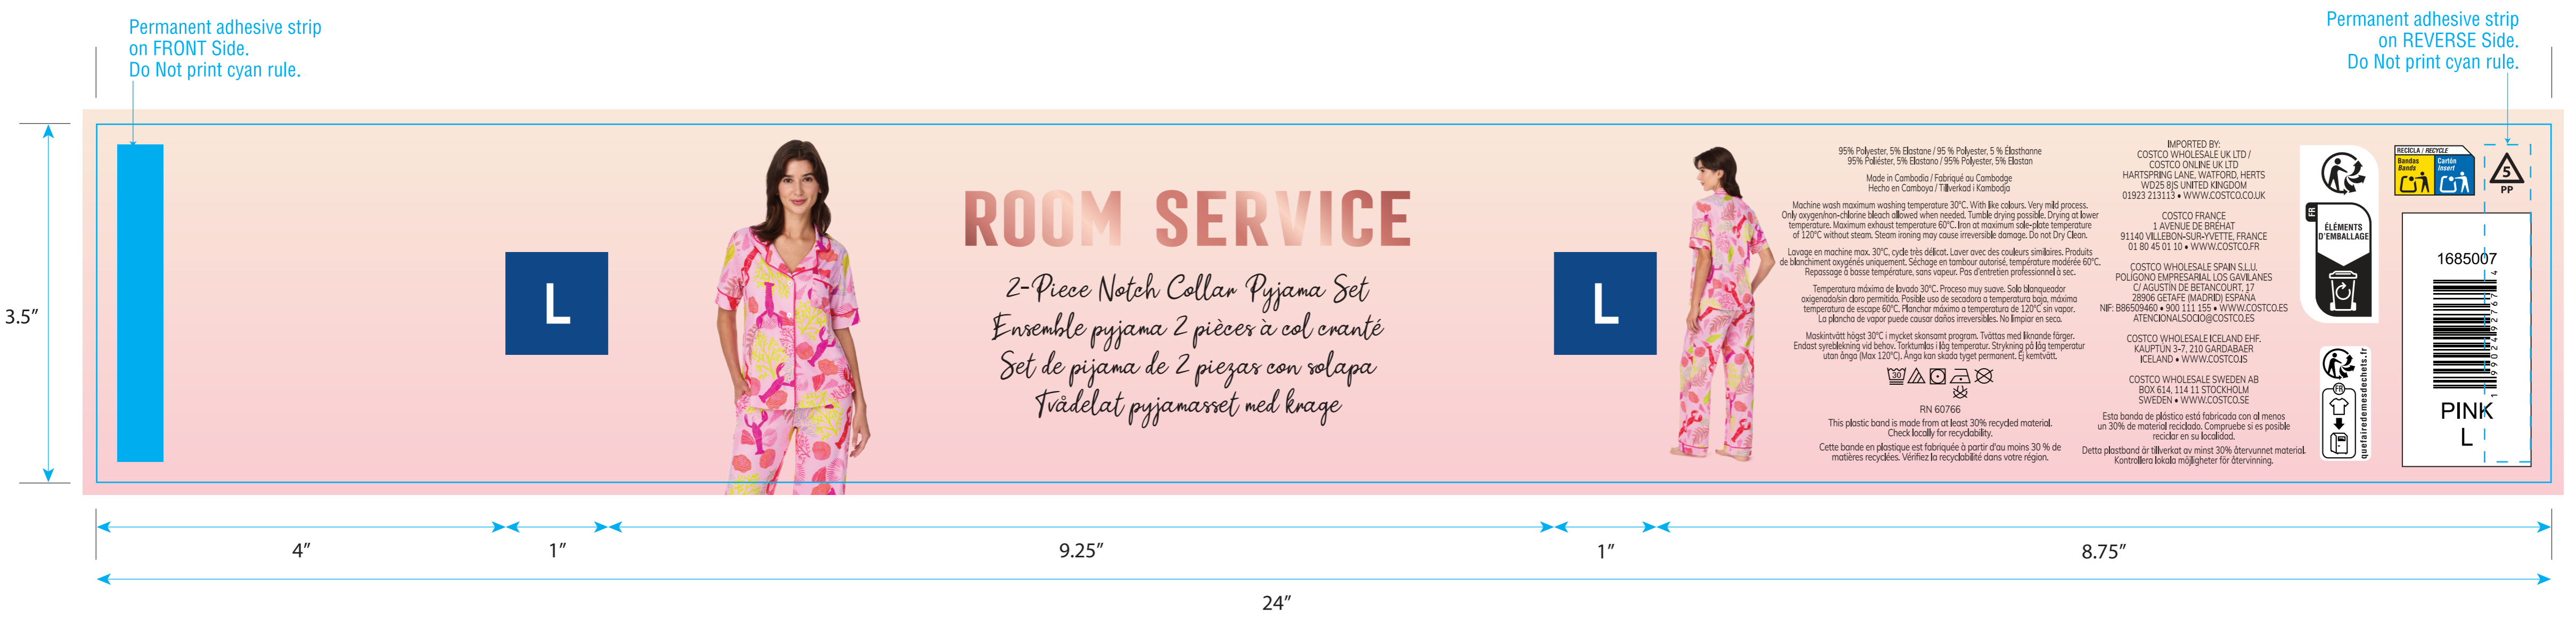

Product Size: 24" x 3.5"
CSSH11539122A
COLOR: 4/C PROCESS

Pantone 113C Pantone 293C
Pantone 1795C Pantone 340C

STYLE# ZRS95169U
JOB # CSSH11539122
FILE NAME CSSH11539122 Costco UK RS Notch Collar Long Pant Set Sp26
DATE 12/12/2025
DIMENSIONS 24" X 3.5"
INKS TBD
MATERIAL TBD

Brand: KOMAR

Item Code: _____ Product: _____ Size: 24"x3.5" Reference #: _____

Artwork by: Karen Artwork date: 2025.12.19 Paper Grammage: _____

Front Color: Pantone 113C Pantone 293C
Pantone 1795C Pantone 340C

cut (裁切线)