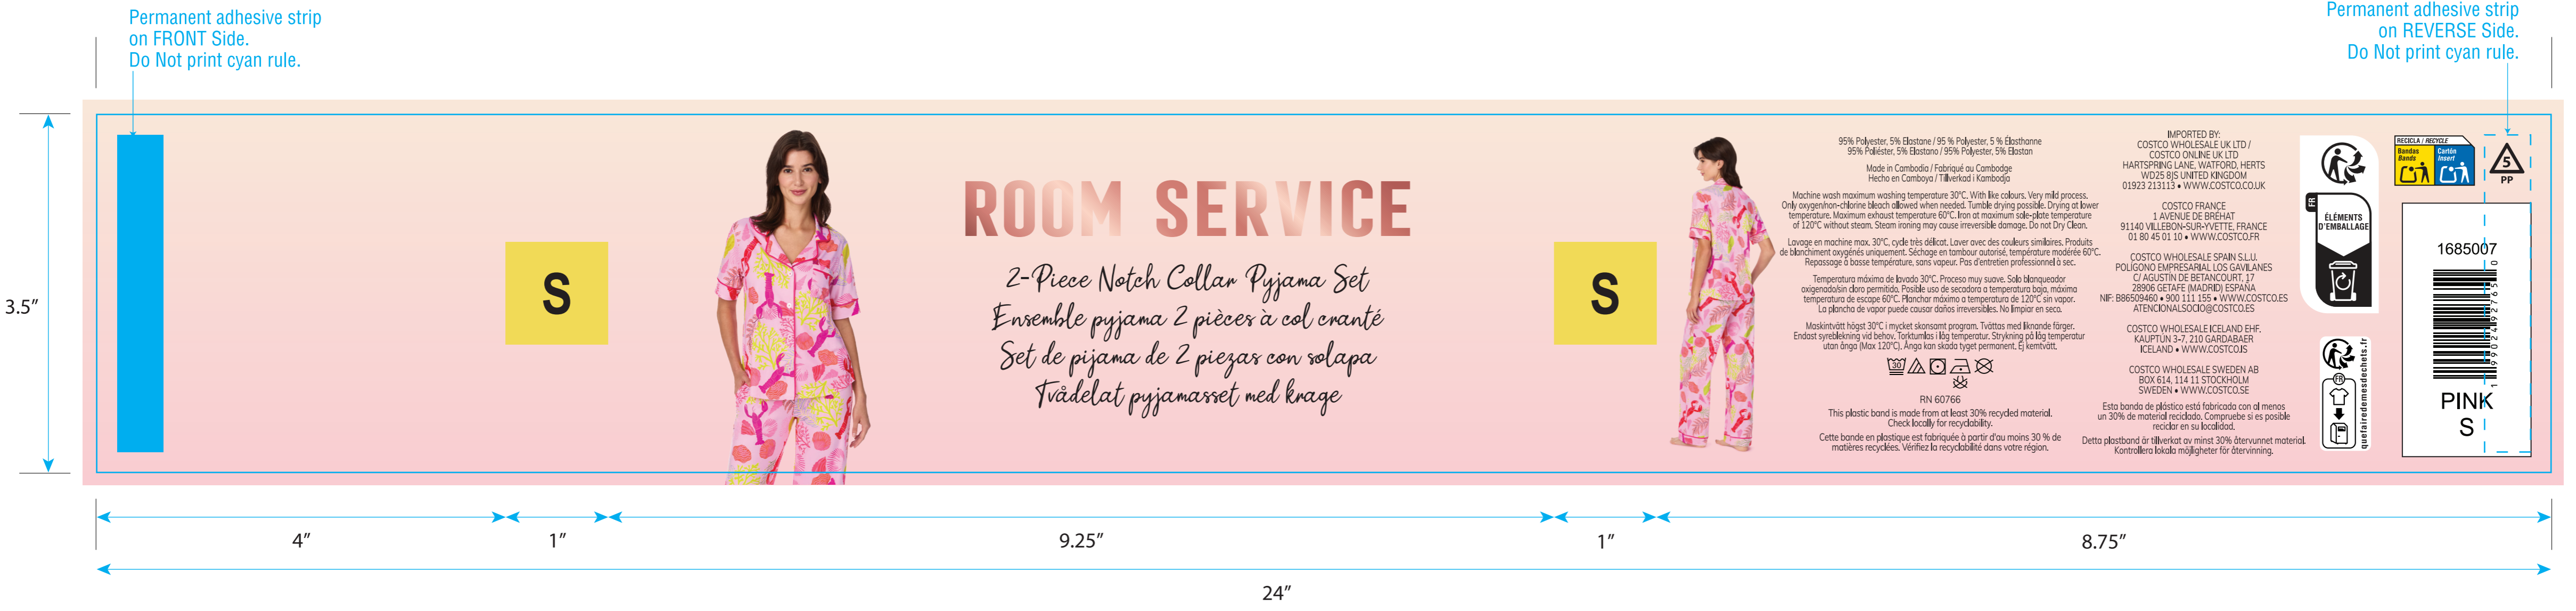

Product Size: 24" x 3.5"
CSSH11539122A
COLOR: 4/C PROCESS

Pantone 113C Pantone 293C
Pantone 1795C Pantone 340C

STYLE# ZRS95169U
JOB # CSSH11539122
FILE NAME CSSH11539122 Costco UK RS Notch Collar Long Pant Set Sp26
DATE 12/12/2025
DIMENSIONS 24" X 3.5"
INKS TBD
MATERIAL TBD

Brand: KOMAR

Item Code: _____ Product: _____ Size: 24"x3.5" Reference #: _____

Artwork by: Karen Artwork date: 2025.12.19 Paper Grammage: _____

Front Color: Pantone 113C Pantone 293C
Pantone 1795C Pantone 340C

cut (裁切线)