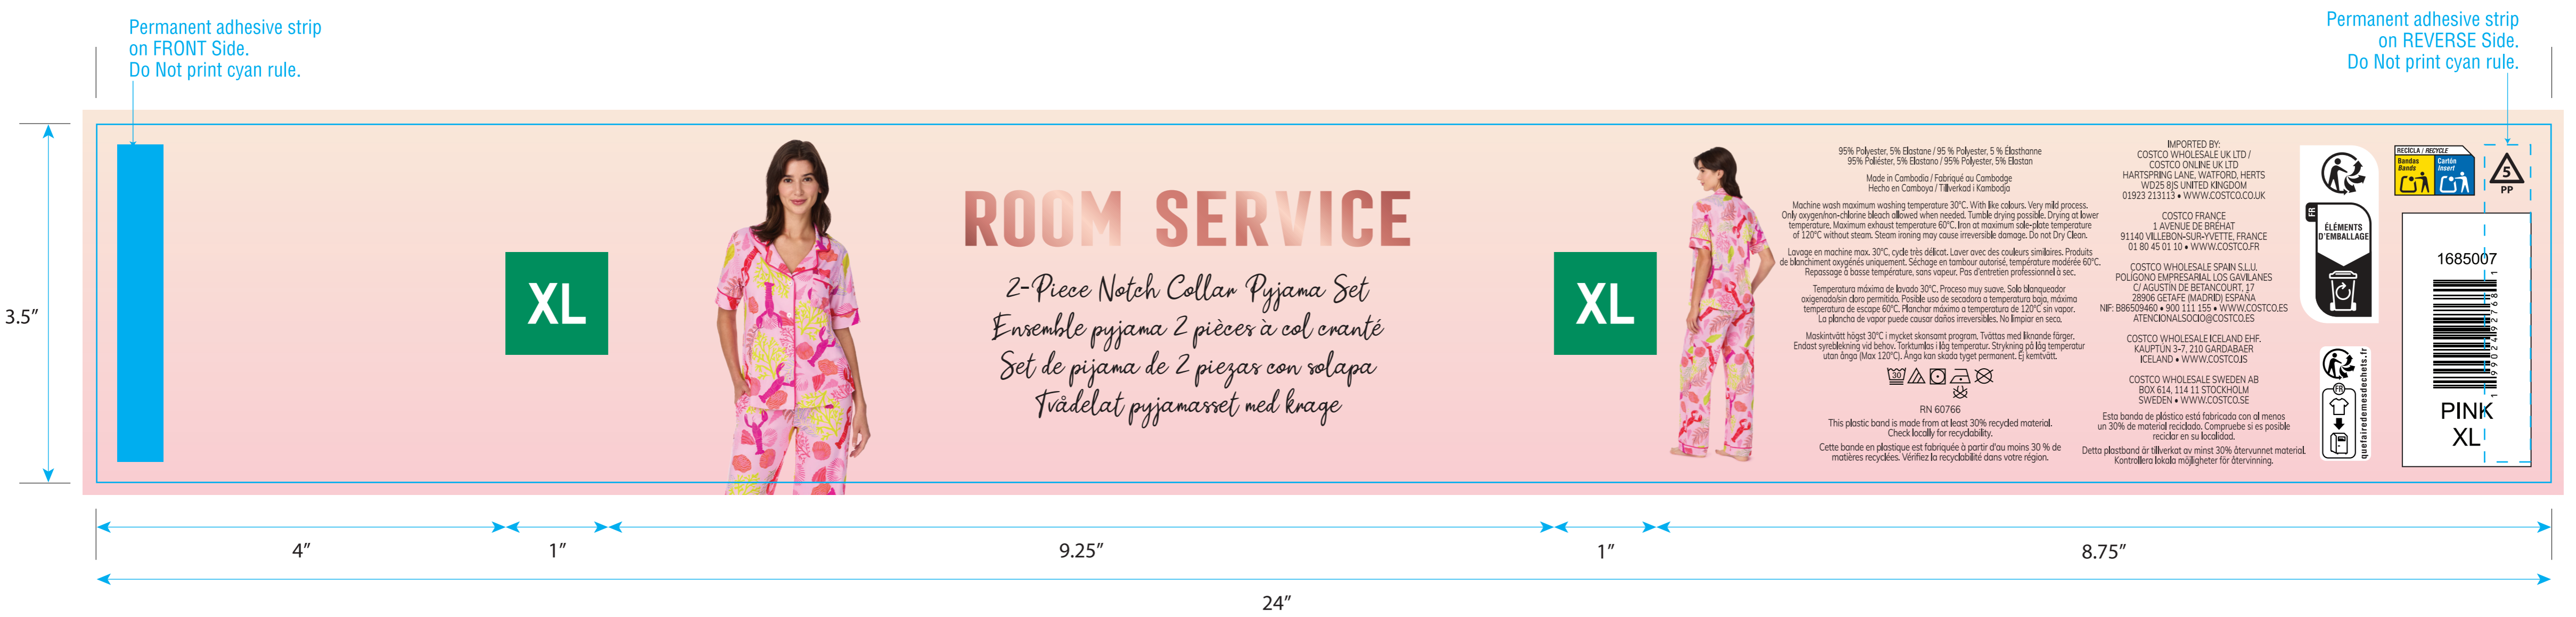

Product Size: 24" x 3.5"
CSSH11539122A
COLOR: 4/C PROCESS

Pantone 113C Pantone 293C
Pantone 1795C Pantone 340C

STYLE# ZRS95169U
JOB # CSSH11539122
FILE NAME CSSH11539122 Costco UK RS Notch Collar Long Pant Set Sp26
DATE 12/12/2025
DIMENSIONS 24" X 3.5"
INKS TBD
MATERIAL TBD

Brand: KOMAR

Item Code: _____ Product: _____ Size: 24"x3.5" Reference #: _____

Artwork by: Karen Artwork date: 2025.12.19 Paper Grammage: _____

Front Color: Pantone 113C Pantone 293C
Pantone 1795C Pantone 340C

cut (裁切线)