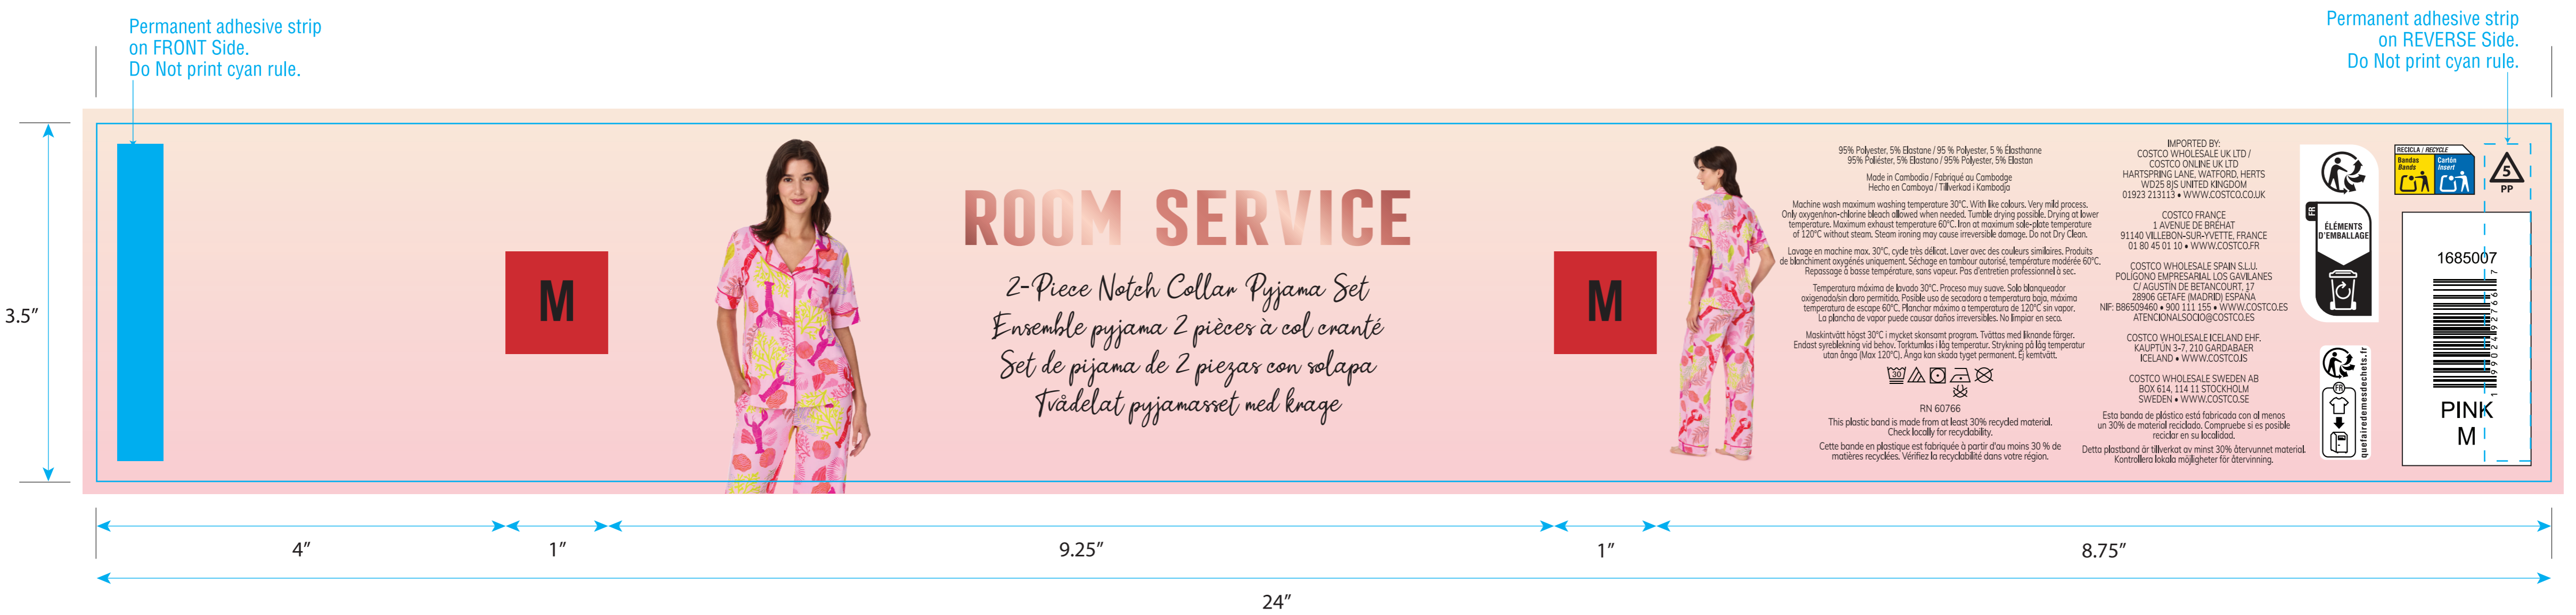

Product Size: 24" x 3.5"
CSSH11539122A
COLOR: 4/C PROCESS

Pantone 113C Pantone 293C
Pantone 1795C Pantone 340C

STYLE# ZRS95169U
JOB # CSSH11539122
FILE NAME CSSH11539122 Costco UK RS Notch Collar Long Pant Set Sp26
DATE 12/12/2025
DIMENSIONS 24" X 3.5"
INKS TBD
MATERIAL TBD

Brand: KOMAR

Item Code: _____ Product: _____ Size: 24"x3.5" Reference #: _____

Artwork by: Karen Artwork date: 2025.12.19 Paper Grammage: _____

Front Color: Pantone 113C Pantone 293C
Pantone 1795C Pantone 340C

cut (裁切线)