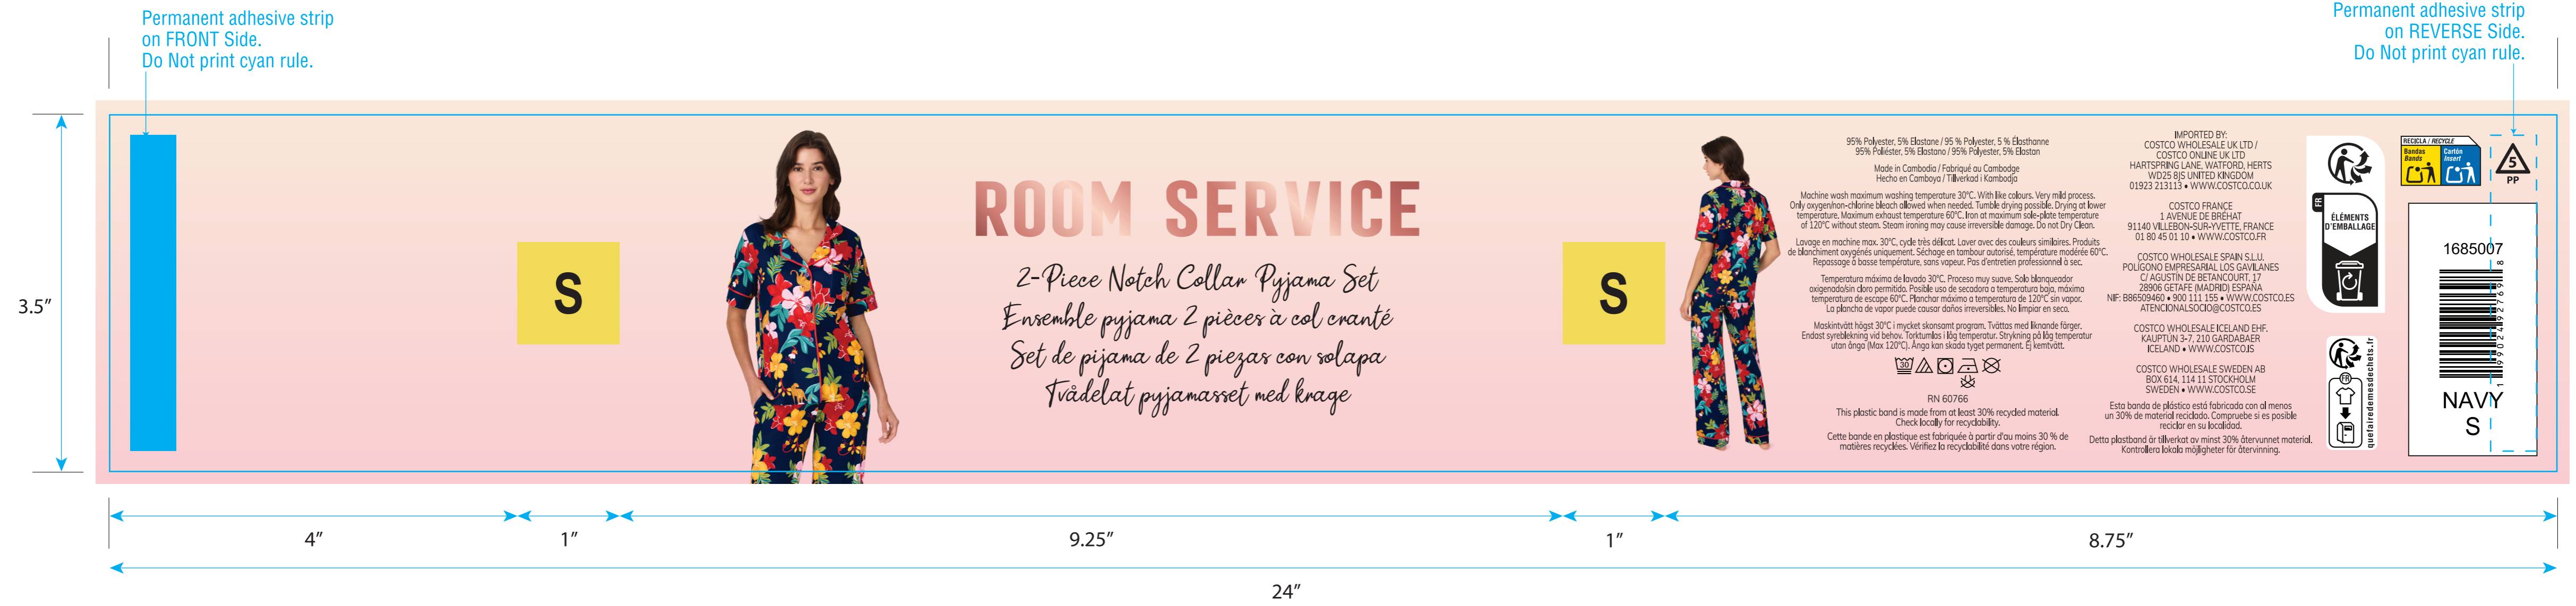

Product Size: 24" x 3.5"
CSSH11539122B
COLOR: 4/C PROCESS

Pantone 113C Pantone 293C
Pantone 1795C Pantone 340C

STYLE# ZRS95169U
JOB # CSSH11539122
FILE NAME CSSH11539122 Costco UK RS Notch Collar Long Pant Set Sp26
DATE 12/12/2025
DIMENSIONS 24" X 3.5"
INKS TBD
MATERIAL TBD

Brand: KOMAR

Item Code: _____ Product: _____ Size: 24"x3.5" Reference #: _____

Artwork by: Karen Artwork date: 2025.12.19 Paper Grammage: _____

Front Color: C M Y K Pantone 113C Pantone 293C
Pantone 1795C Pantone 340C

cut (按切线)

THIS ARTWORK WILL BE GOING TO PRINT!