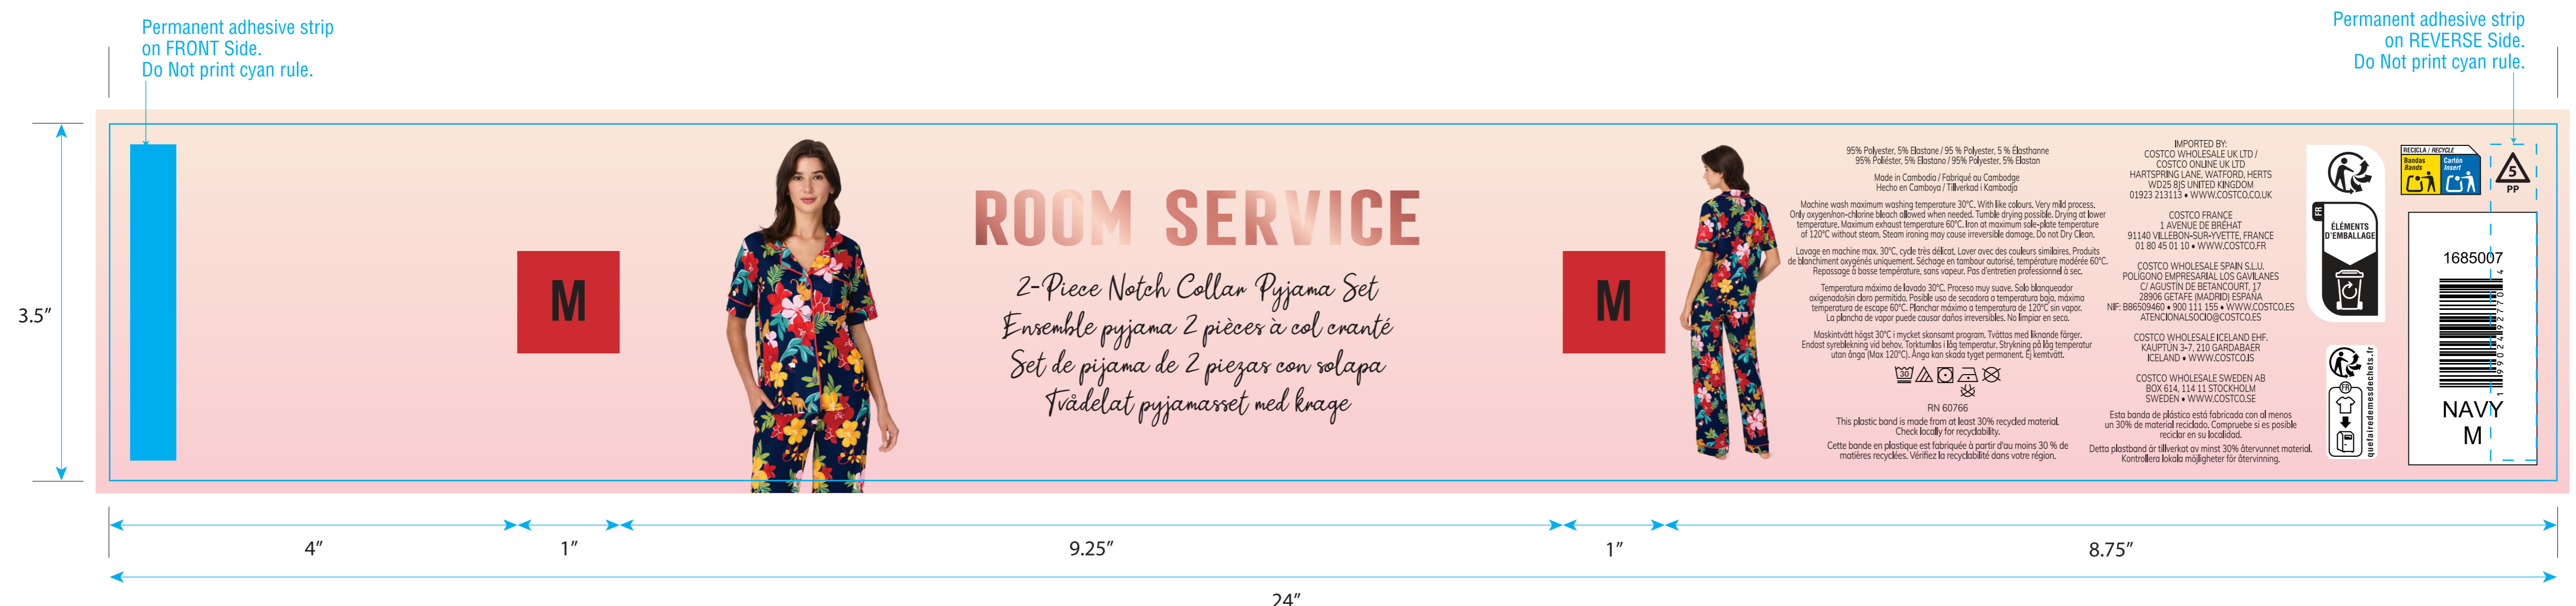

Product Size: 24" x 3.5"
CSSH11539122B
COLOR: 4/C PROCESS

Pantone 113C Pantone 293C
Pantone 1795C Pantone 340C

STYLE# ZRS95169U
JOB # CSSH11539122
FILE NAME CSSH11539122 Costco UK RS Notch Collar Long Pant Set Sp26
DATE 12/12/2025
DIMENSIONS 24" X 3.5"
INKS TBD
MATERIAL TBD

Brand: KOMAR

Item Code: _____ Product: _____ Size: 24"x3.5" Reference #: _____

Artwork by: Karen Artwork date: 2025.12.19 Paper Grammage: _____

Front Color: C M Y K Pantone 113C Pantone 293C
Pantone 1795C Pantone 340C

cut (按切线)

THIS ARTWORK WILL BE GOING TO PRINT!