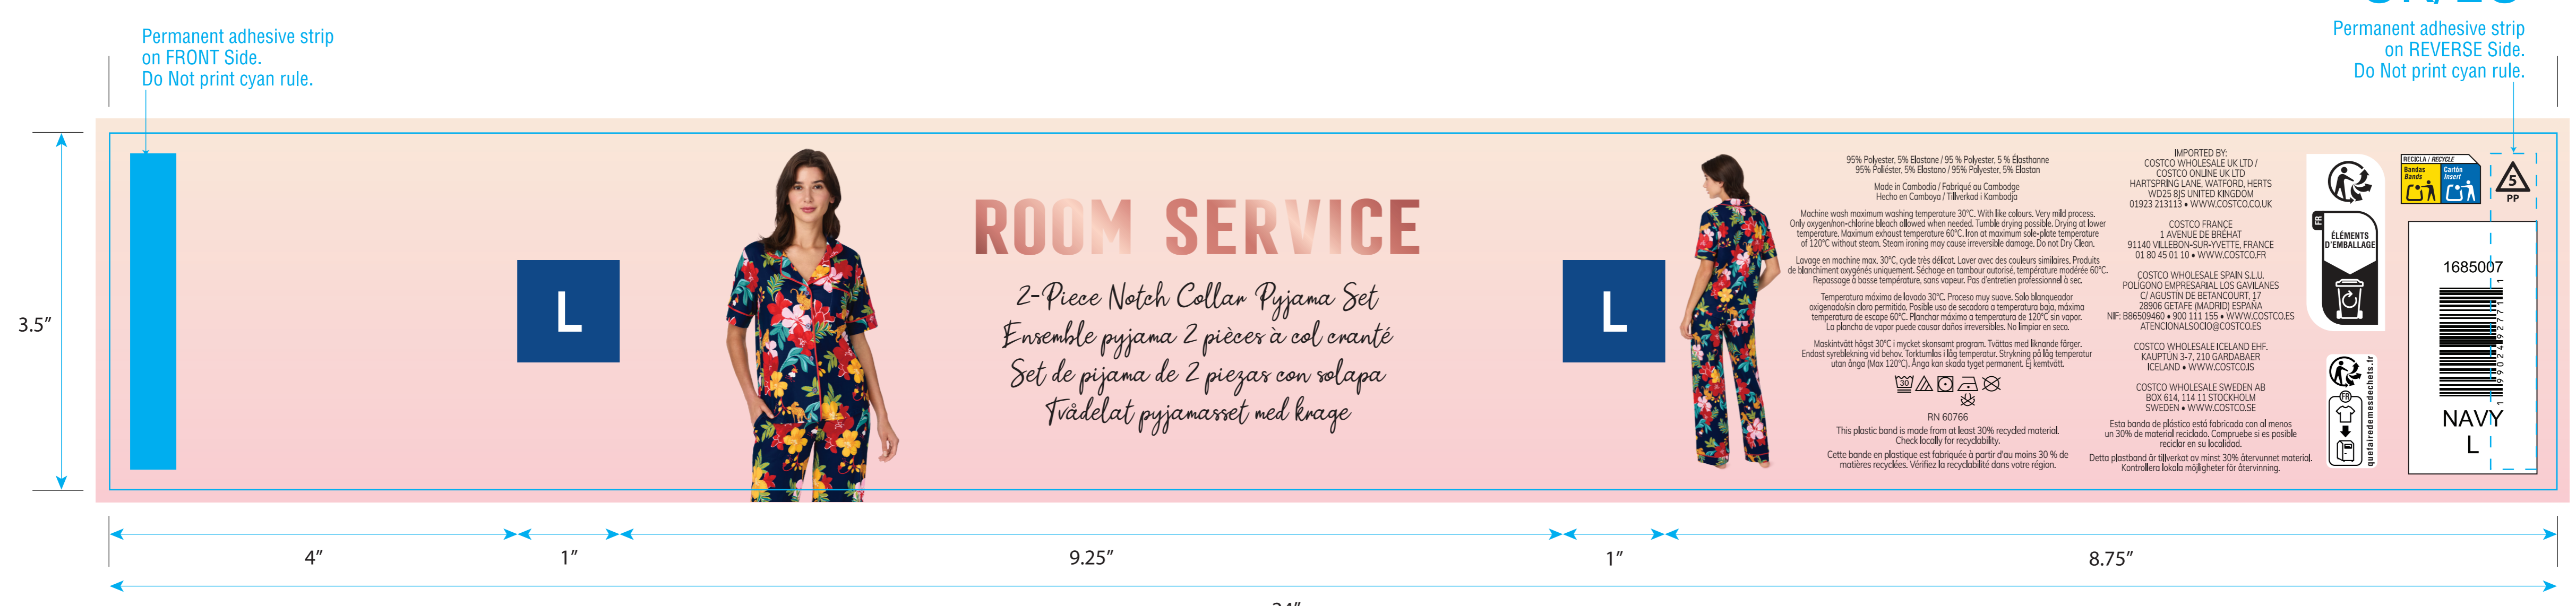

Product Size: 24" x 3.5"
CSSH11539122B
COLOR: 4/C PROCESS

Pantone 113C Pantone 293C
Pantone 1795C Pantone 340C

STYLE# ZRS95169U
JOB # CSSH11539122
FILE NAME CSSH11539122 Costco UK RS Notch Collar Long Pant Set Sp26
DATE 12/12/2025
DIMENSIONS 24" X 3.5"
INKS TBD
MATERIAL TBD

Brand: KOMAR

Item Code: _____ Product: _____ Size: 24"x3.5" Reference #: _____

Artwork by: Karen Artwork date: 2025.12.19 Paper Grammage: _____

Front Color: C M Y K Pantone 113C Pantone 293C
Pantone 1795C Pantone 340C

cut (按切线)

THIS ARTWORK WILL BE GOING TO PRINT!