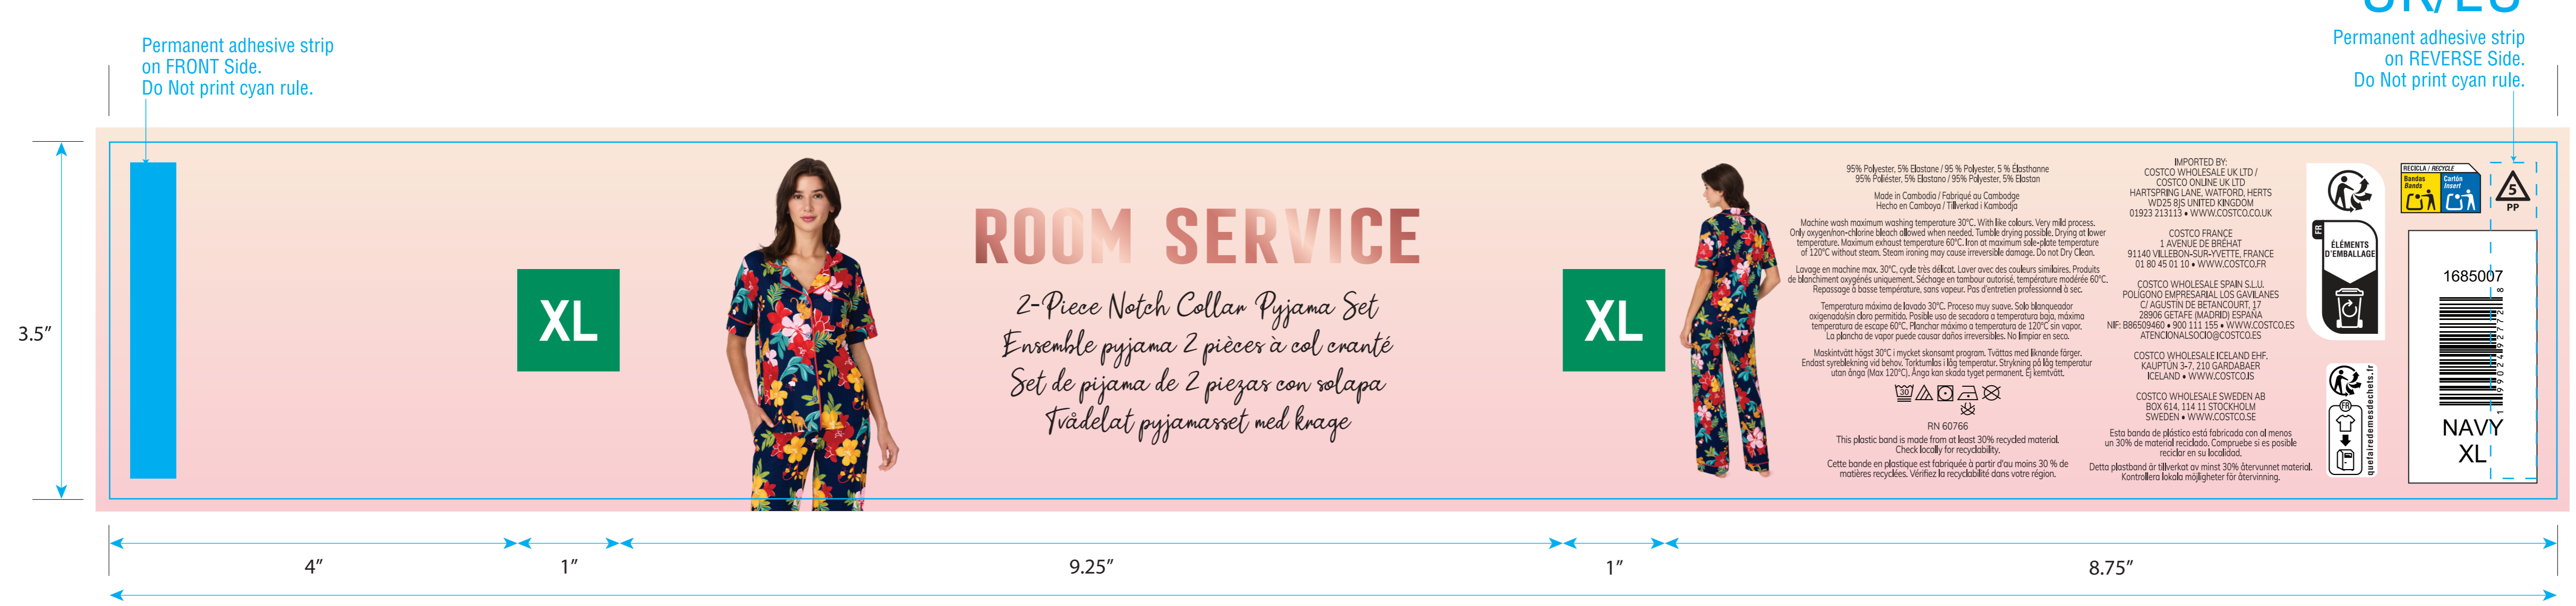

Product Size: 24" x 3.5"
CSSH11539122B
COLOR: 4/C PROCESS

Pantone 113C Pantone 293C
Pantone 1795C Pantone 340C

STYLE# ZRS95169U
JOB # CSSH11539122
FILE NAME CSSH11539122 Costco UK RS Notch Collar Long Pant Set Sp26
DATE 12/12/2025
DIMENSIONS 24" X 3.5"
INKS TBD
MATERIAL TBD

Brand: KOMAR

Item Code: _____ Product: _____ Size: 24"x3.5" Reference #: _____

Artwork by: Karen Artwork date: 2025.12.19 Paper Grammage: _____

Front Color: C M Y K Pantone 113C Pantone 293C
Pantone 1795C Pantone 340C

cut (按切线)

THIS ARTWORK WILL BE GOING TO PRINT!