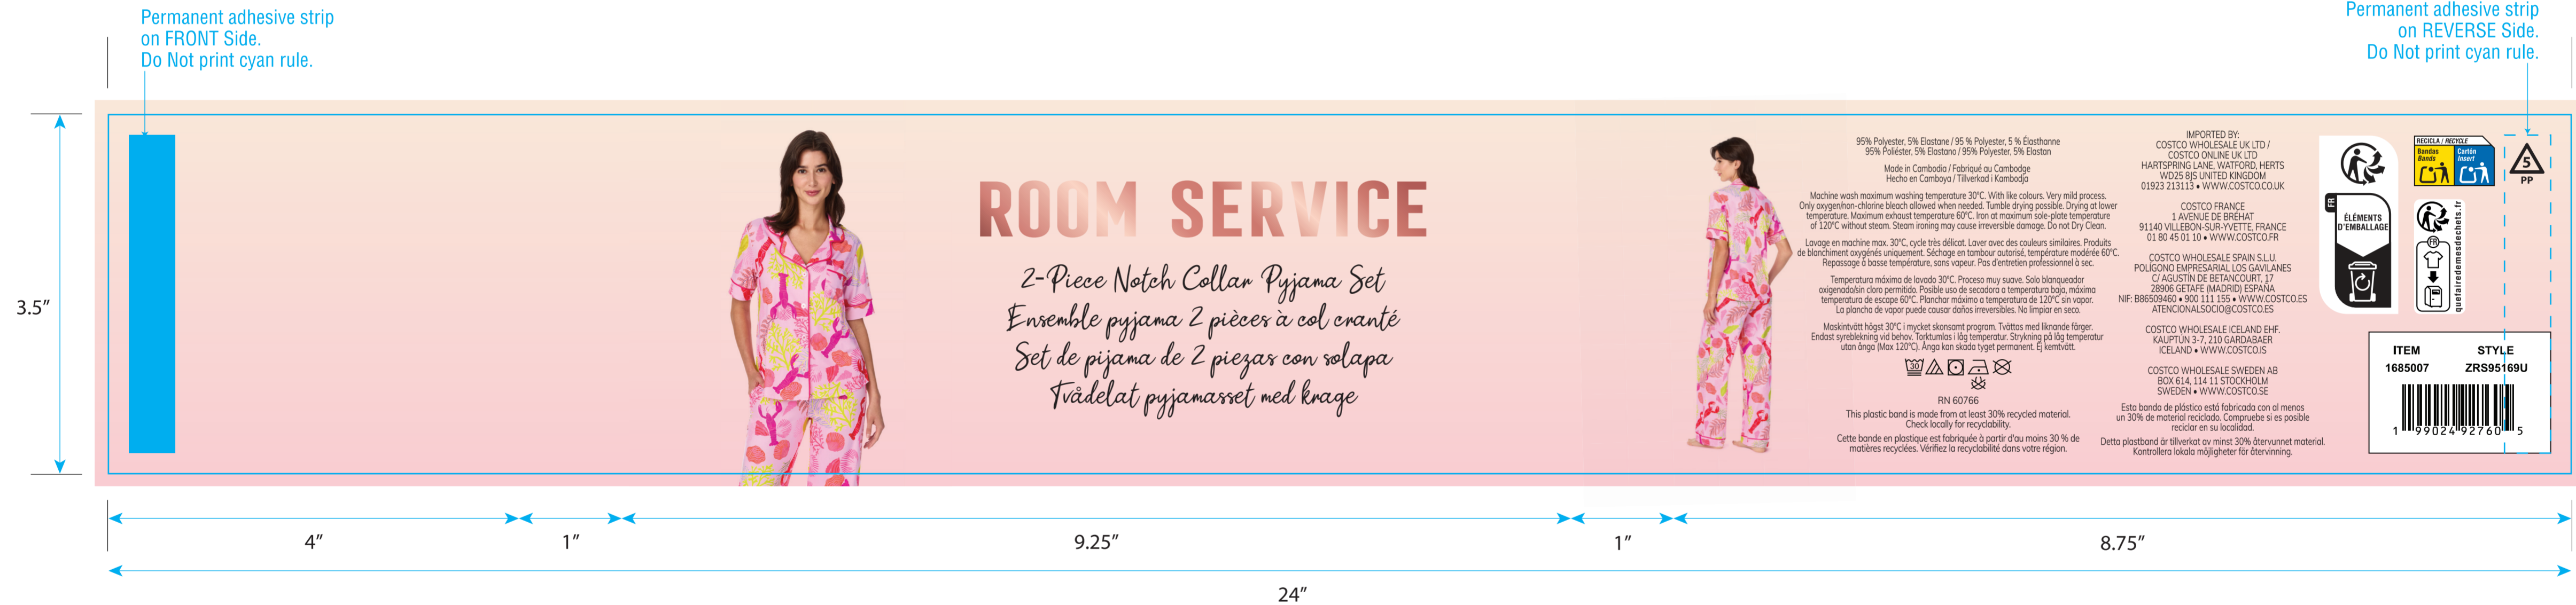

Product Size: 24"x3.5"

CSSH11539122D

COLOR: 4/C PROCESS

STYLE# ZRS95169U
 JOB # CSSH11539122
 FILE NAME CSSH11539122 Costco UK RS Notch Collar Long Pant Set Sp26_Generic
 DATE 12/12/2025
 DIMENSIONS 24" X 3.5"
 INKS TBD
 MATERIAL TBD

UK/EU

Permanent adhesive strip on REVERSE Side. Do Not print cyan rule.

Permanent adhesive strip on FRONT Side. Do Not print cyan rule.

3.5"

4"

1"

9.25"

1"

8.75"

24"

Brand:KOMAR

Item Code: _____ Product: _____ Size:24"x3.5" Reference#: _____

Artwork by: Karen Artwork date:2025.12.22 Paper Grammage : _____

Front Color: Pantone 113C Pantone 293C
 Pantone 1795C Pantone 340C