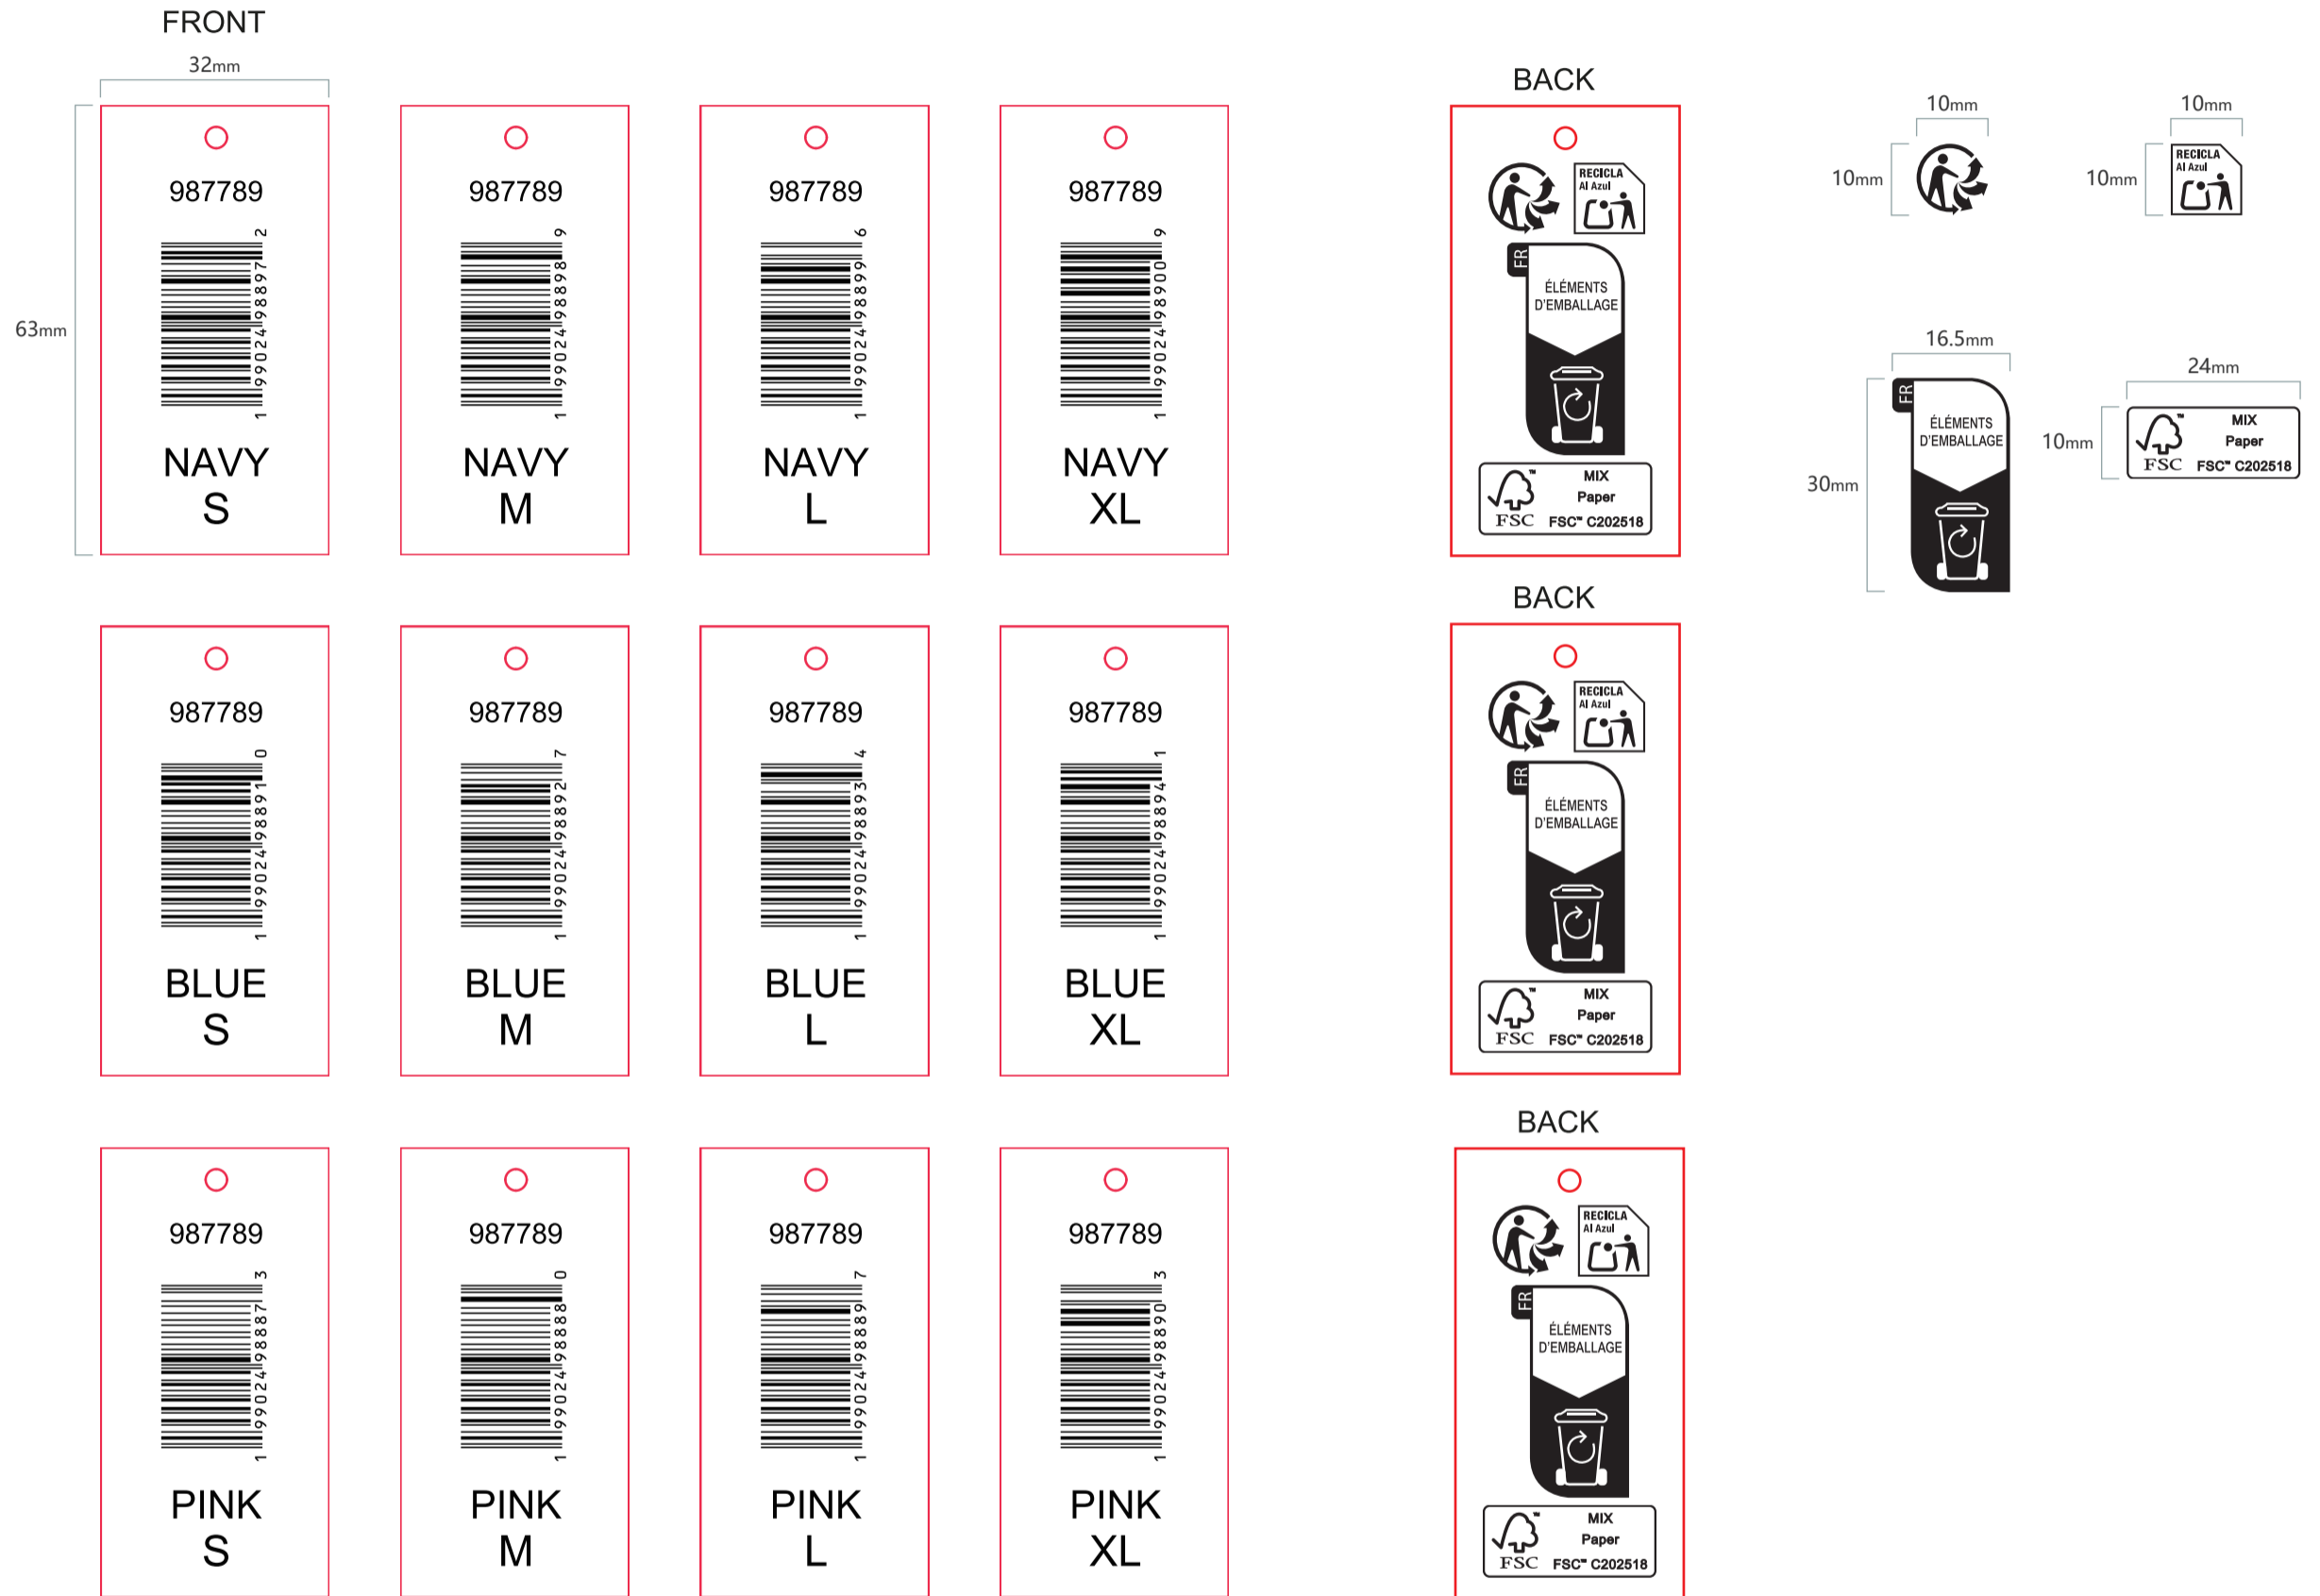

Costco UK.I.SW.SP.CF Kate Spade S26 ZKS95175U,ZKS95175CS/CF 价钱牌

Brand: LC

Item Code: _____ Product: CFL Size:32x63mm Reference#: _____

Artwork by: Karen Artwork date:2025.11.12 Paper Grammage : _____

Front Color: Black

Back Color: N.A.

— cut (横切线)

THIS ARTWORK WILL BE GOING TO PRINT!

PLEASE LOOK IT OVER CAREFULLY & CONTINUE ROUTING TO THE NEXT DEPARTMENT IN A TIMELY MANNER

By signing off on this artwork you are indicating that you have looked over and approved all artwork for placement, content and dimensions and have shown and received approval from any and all other necessary persons within your department.