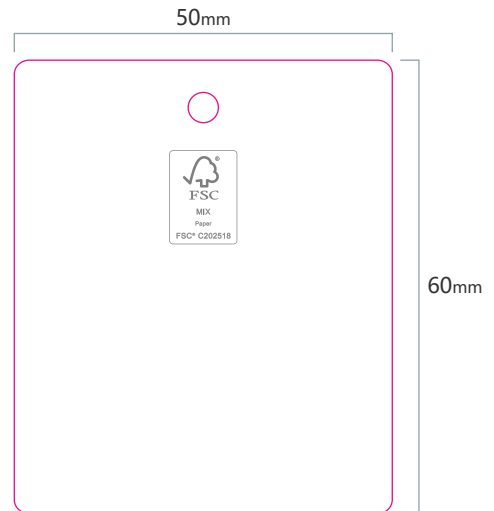

JU Fabric Warning- Swing Ticket \_50x60mm

主题内容字体颜色和下方方框颜色都是 潘通色425U  
最下方字体颜色FFFFFF

圆角round corner: 1.5mm

吊牌孔径Label hole diameter: 4 mm  
距顶Distance from top: 4 mm

定量Fixed Data  
字体Font: GT Pressura Mono Regular  
大小Font Size: 8pt  
行间距Line Spacing: 10pt  
字间距Letter Spacing: -40  
首行距孔Distance from the first line of text to the Tag hole: 18mm

定量Fixed Data  
固定位置 Fixed Location  
FSC Logo

可编辑画稿  
Editable artwork

此款吊牌为定量画稿，无变量信息需要变更。  
This hangtag is a fixed data artwork. No variable information needs to be changed.

Artwork

PO:  
Artwork by : Karen  
Artwork date: 2026.1.7

Item No(Reference #): JU Oversized Fit  
Size: 50 x 73mm  
Scale(artwork): 100%

This document is intended only for use as a reference for the individual or entity to which it is being presented and may contain information which is privileged and confidential. No reproduction or distribution is permitted without the consent of Recall International Corporation.  
此文档仅供睿领集团内部参考，包含相关特权和机密的内容 没有经过睿领的许可不得复制或生产或流传