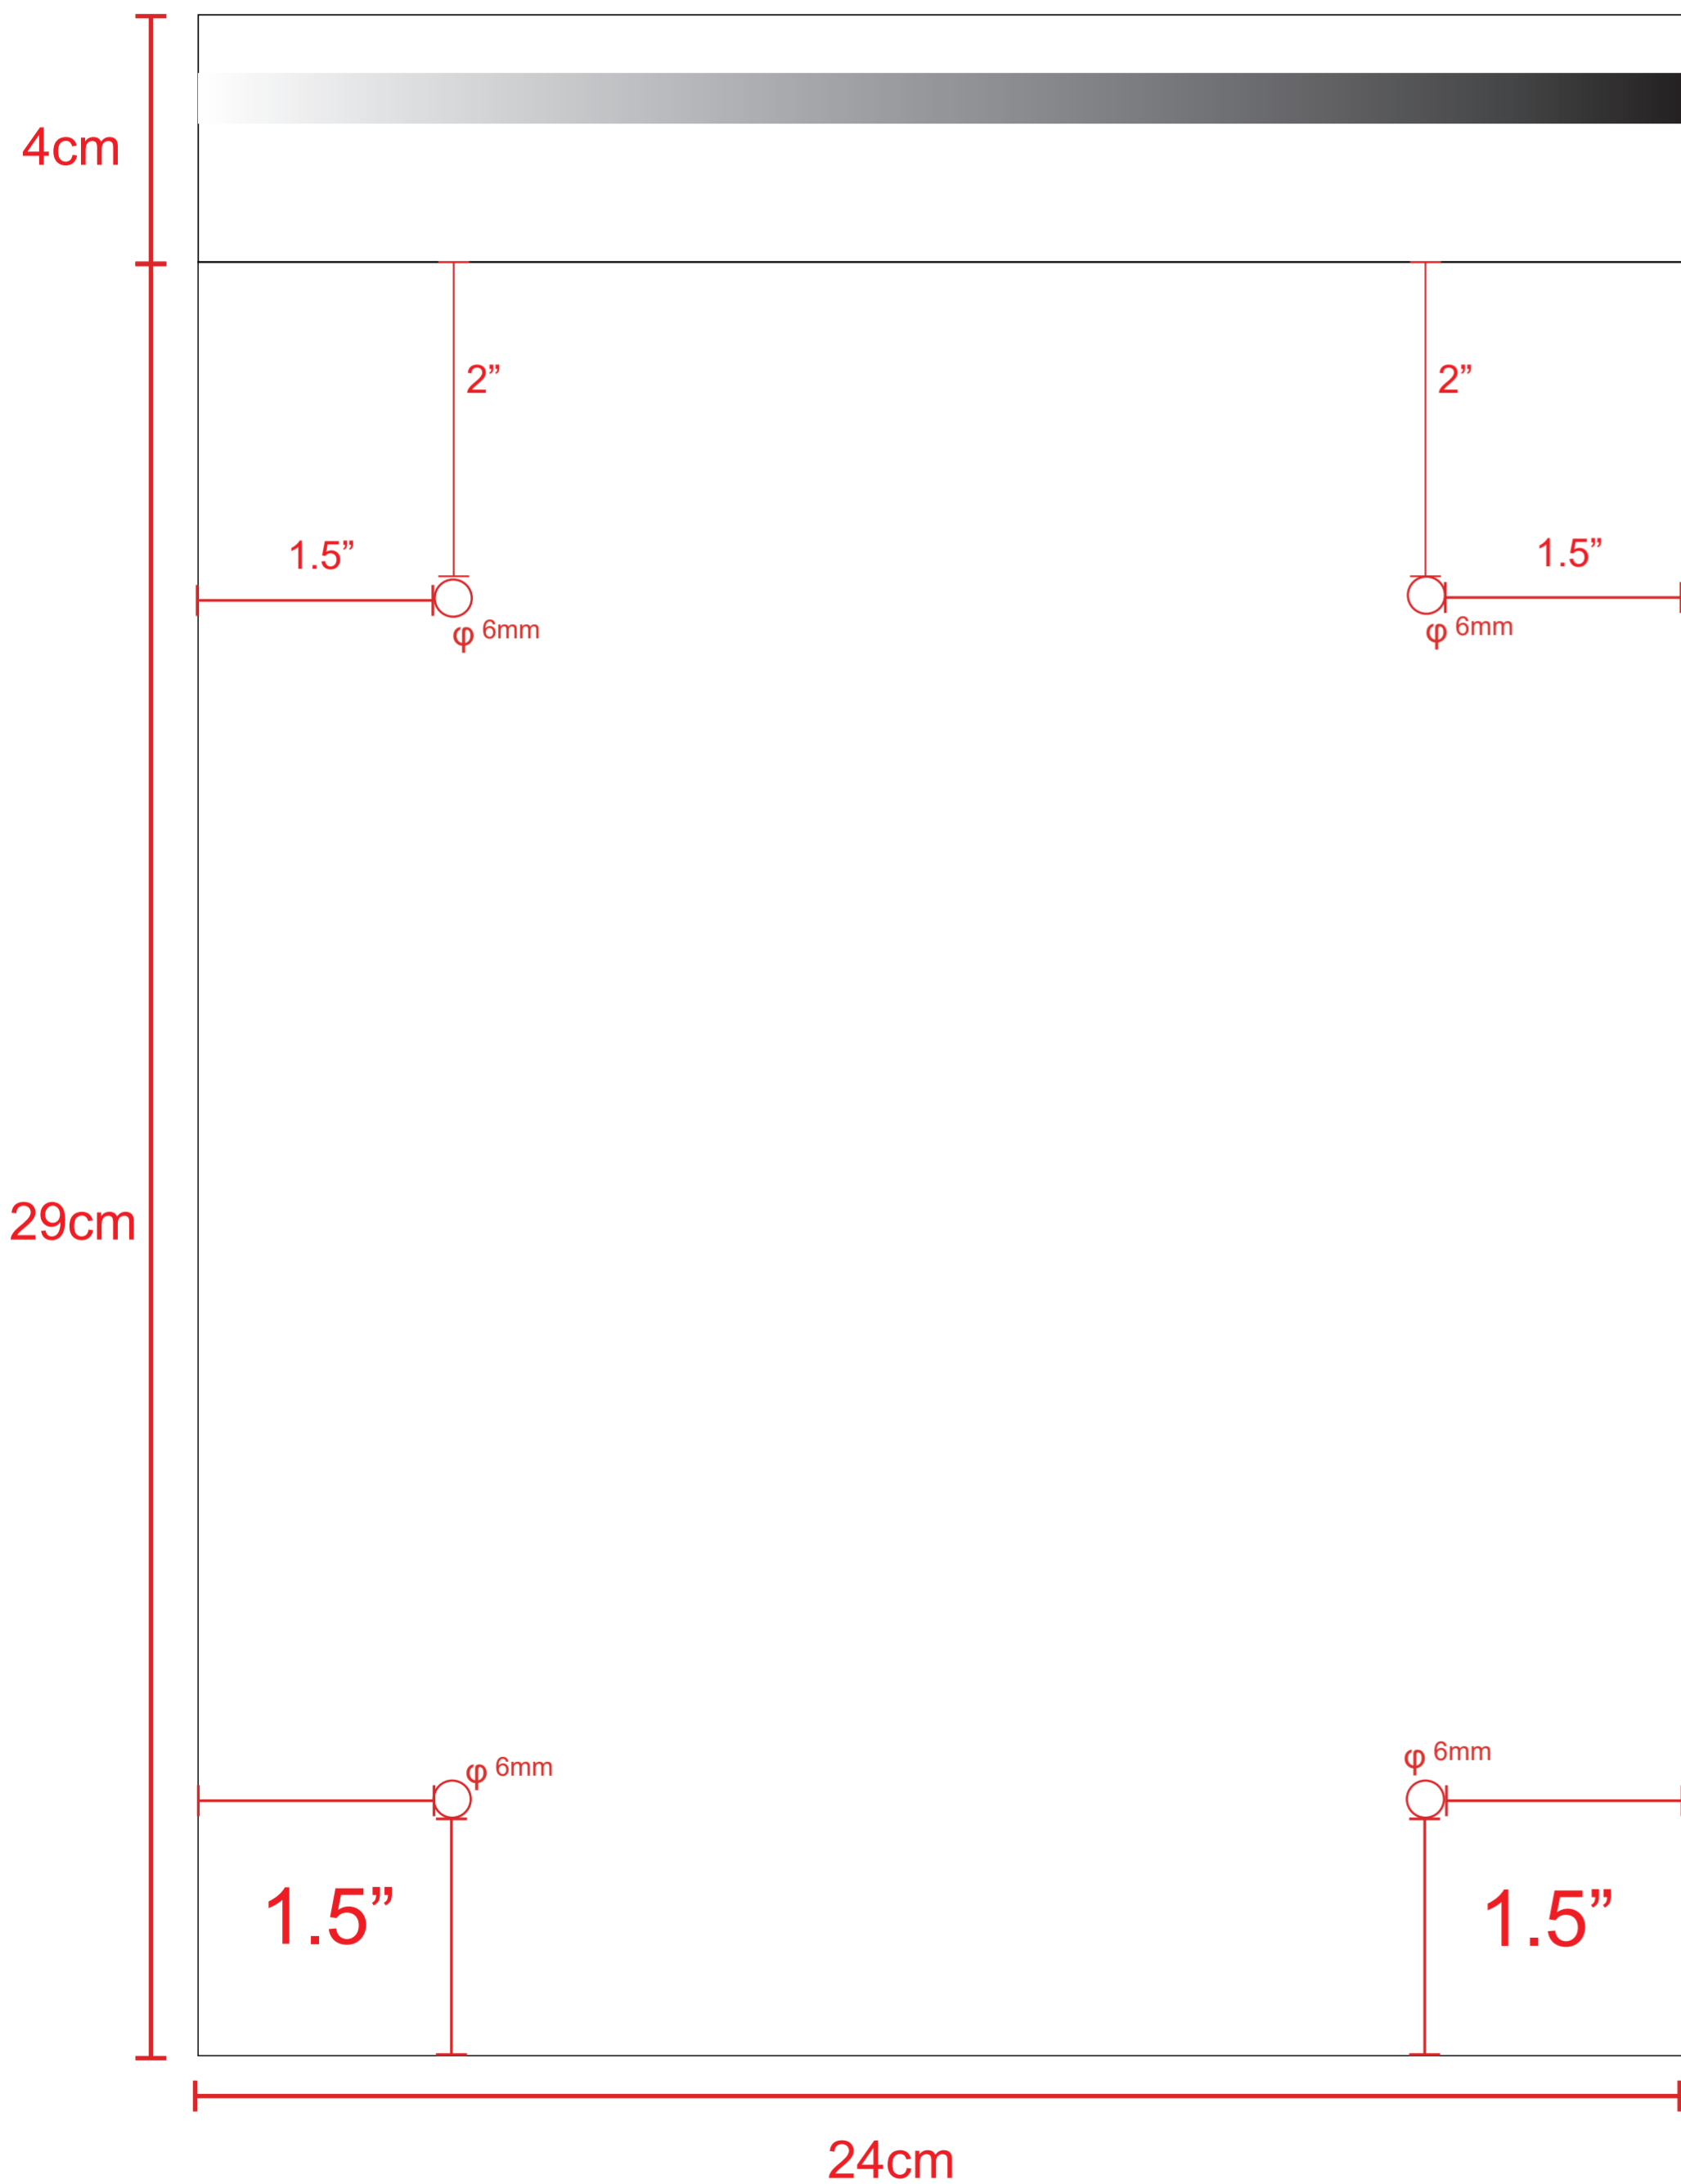

Brand: O'Neill
Item: BAG0006
Material: LDPE/ 100% recycled
Thickness: 0.03mm
Flexo printing: 0c + 1c
Self-adhesive polybag
Date: 09 OCT,2025
Date: 01 NOV,2025

■ BLACK

Brand: O'Neill
Item: BAG0006
Material: LDPE/ 100% recycled
Thickness: 0.03mm
Flexo printing: 0c + 1c
Self-adhesive polybag
Date: 09 OCT,2025
Date: 01 NOV,2025

DIESER PLASTIKBEUTEL IST KEIN SPIELZEUG!
ACHTUNG : Da Erstickungsgefahr besteht, bitte von Kindern und Babies fernhalten. Nicht benutzen in Wiegen, Betten oder Laufstallen benutzen.

100% recycled LDPE

125mm

The image shows a set of recycling and disposal instructions for LDPE plastic. It includes a recycling symbol with the number 4 and the text 'LDPE'. Below this is a black box with white text: 'IT: RACCOLTA PLASTICA', 'ES: CONTENEDOR PARA PLÁSTICO', and 'PT: CONTENTOR PARA PLÁSTICO'. To the right of this box are three icons: a person recycling, a person disposing of waste, and a trash bin with a recycling symbol. The trash bin icon has 'FR' above it.