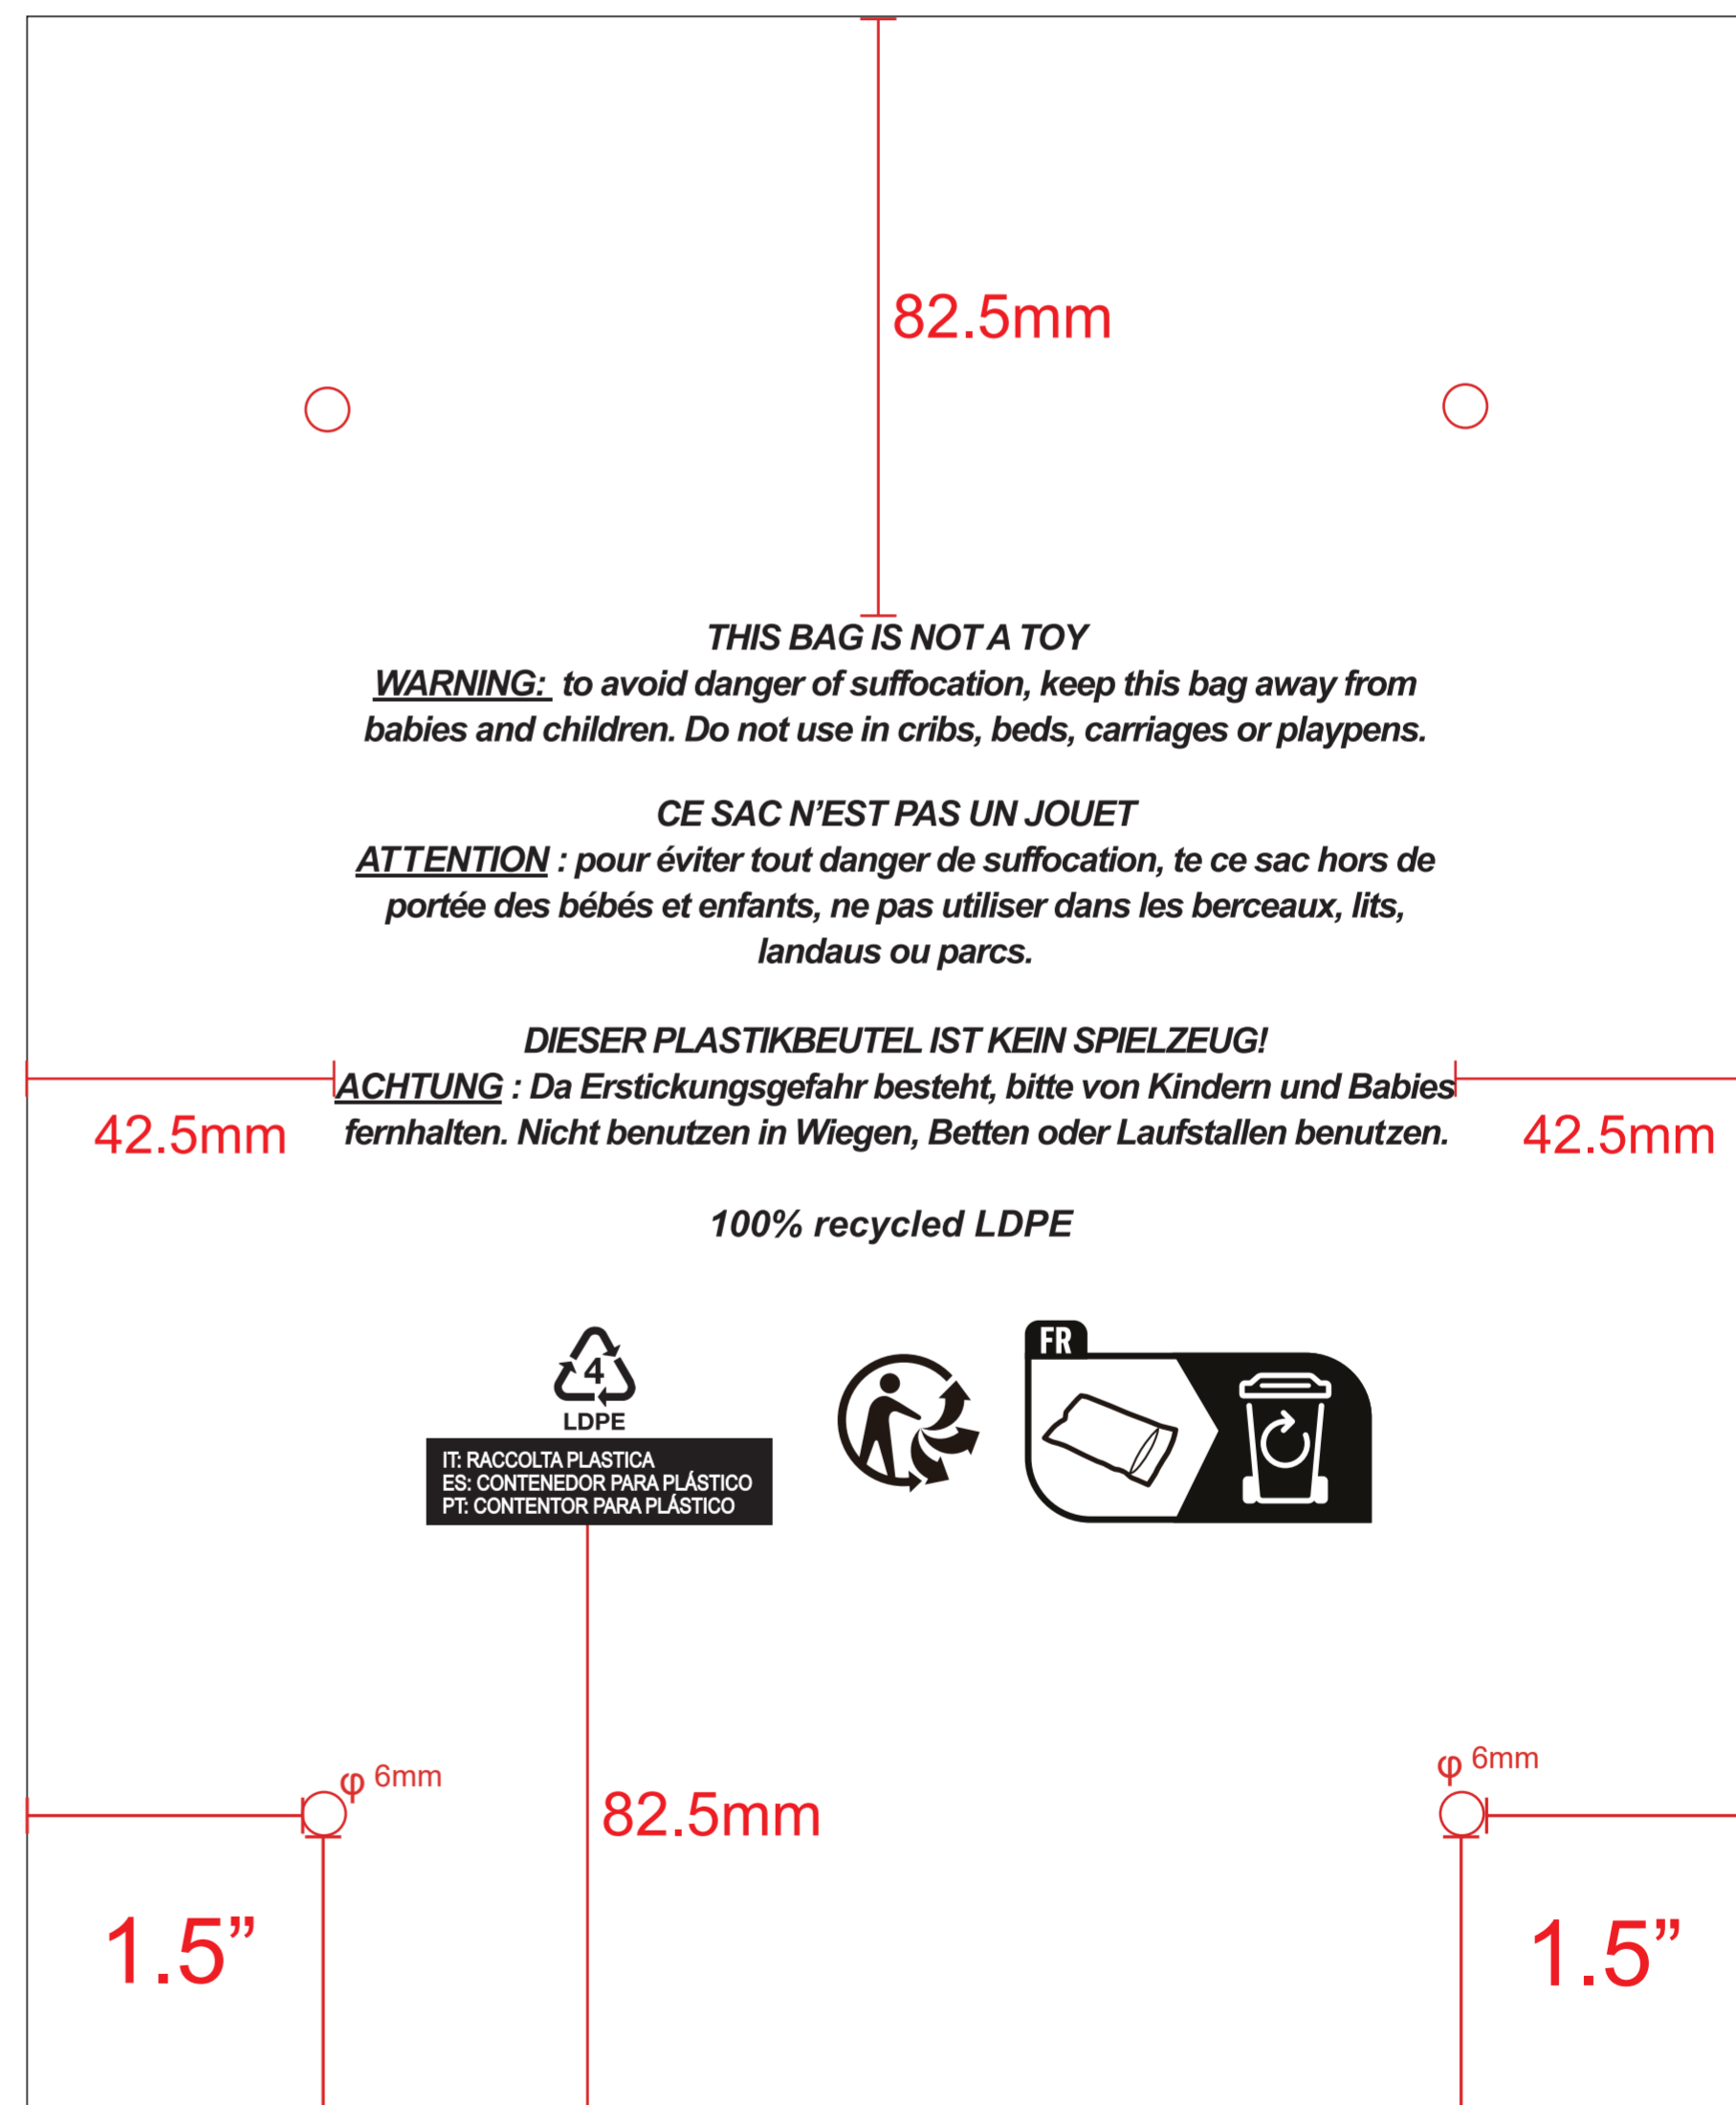

Brand: O'Neill
Item: BAG0006
Material: LDPE/ 100% recycled
Thickness: 0.03mm
Flexo printing: 0c + 1c
Self-adhesive polybag
Date: 09 OCT,2025
Date: 01 NOV,2025

■ BLACK

Brand: O'Neill
Item: BAG0006
Material: LDPE/ 100% recycled
Thickness: 0.03mm
Flexo printing: 0c + 1c
Self-adhesive polybag
Date: 09 OCT,2025
Date: 01 NOV,2025

155mm

THIS BAG IS NOT A TOY
WARNING: to avoid danger of suffocation, keep this bag away from babies and children. Do not use in cribs, beds, carriages or playpens.

CE SAC N'EST PAS UN JOUET
ATTENTION : pour éviter tout danger de suffocation, te ce sac hors de portée des bébés et enfants, ne pas utiliser dans les berceaux, lits, landaus ou parcs.

DIESER PLASTIKBEUTEL IST KEIN SPIELZEUG!
ACHTUNG : Da Erstickungsgefahr besteht, bitte von Kindern und Babies fernhalten. Nicht benutzen in Wiegen, Betten oder Laufstallen benutzen.

100% recycled LDPE

125mm

The image shows a set of recycling and disposal instructions for LDPE plastic. It includes a recycling symbol with the number 4 and the text 'LDPE'. Below this is a black box with white text: 'IT: RACCOLTA PLASTICA', 'ES: CONTENEDOR PARA PLÁSTICO', and 'PT: CONTENTOR PARA PLÁSTICO'. To the right of this box are three icons: a person recycling, a person disposing of waste, and a trash bin with a recycling symbol. The trash bin icon has 'FR' above it.