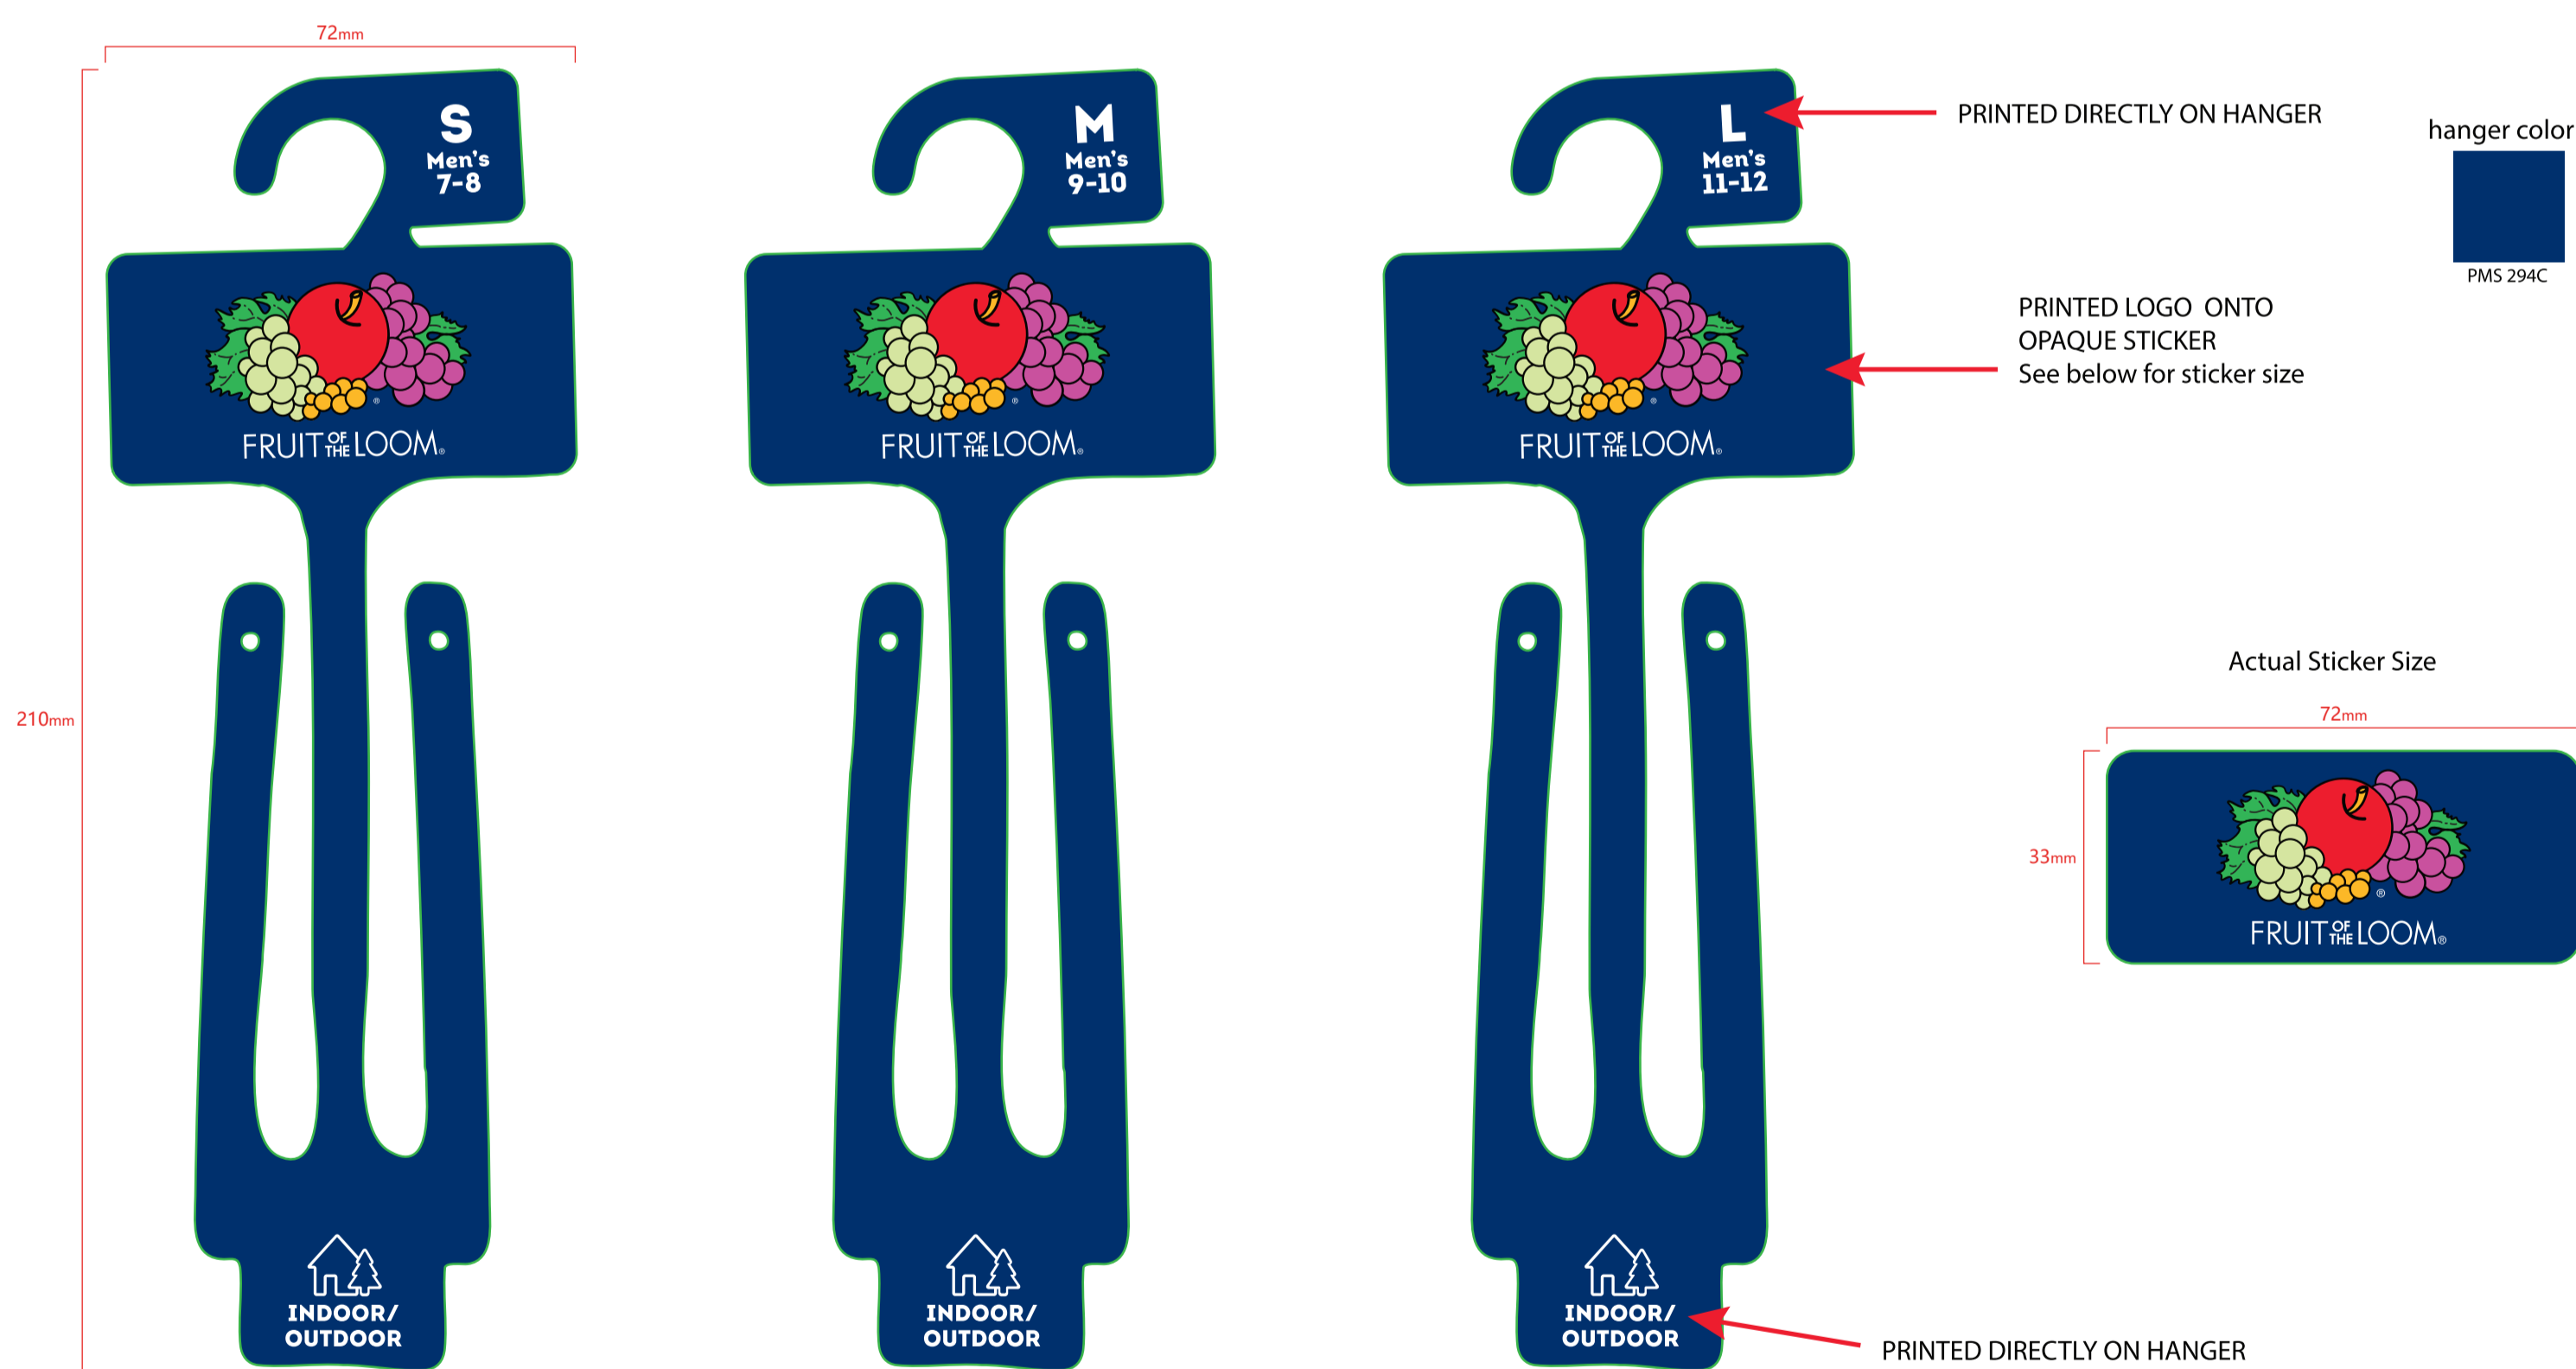

日期:2025.11.27
产品尺寸:210x72mm

Brand:

Item Code:

Product:

Size:

Reference#:

Artwork:Karen

Artwork date:2025.11.27

Paper Grammage:

Color:

— cut (横切线) - - - - - fold (折线)

THIS ARTWORK WILL BE GOING TO PRINT

PLEASE LOOK IT OVER CAREFULLY
CONTINUE ROUTING TO THE
DEPARTMENT IN A TIMELY MANNER

If changes are necessary, please indicate all changes on the artwork.