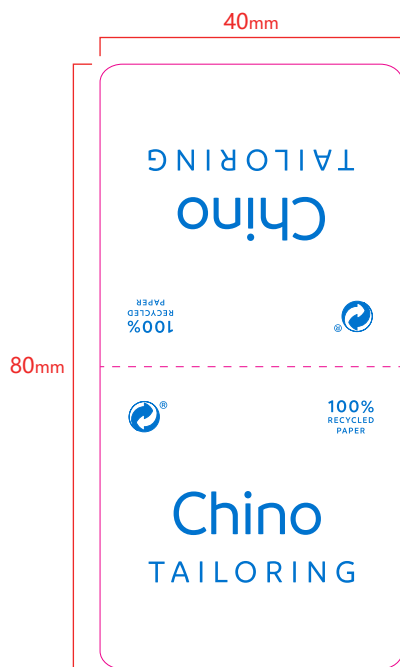

Order Preview

Article:0762603 , Total Quantity: 参考PDF数量

Shino Echo Bright White
300 gr.

PANTONE 285 C

Serigrafia

Artwork

Item Code: _____ Product: _____ Size: 40x80mm Reference#: _____
Artwork: Karen _____ Artwork date:2026.1.12 Paper Grammage : _____
Color: PANTONE 285C

— cut (模切线)

THIS ARTWORK WILL BE GOING TO PRINT!