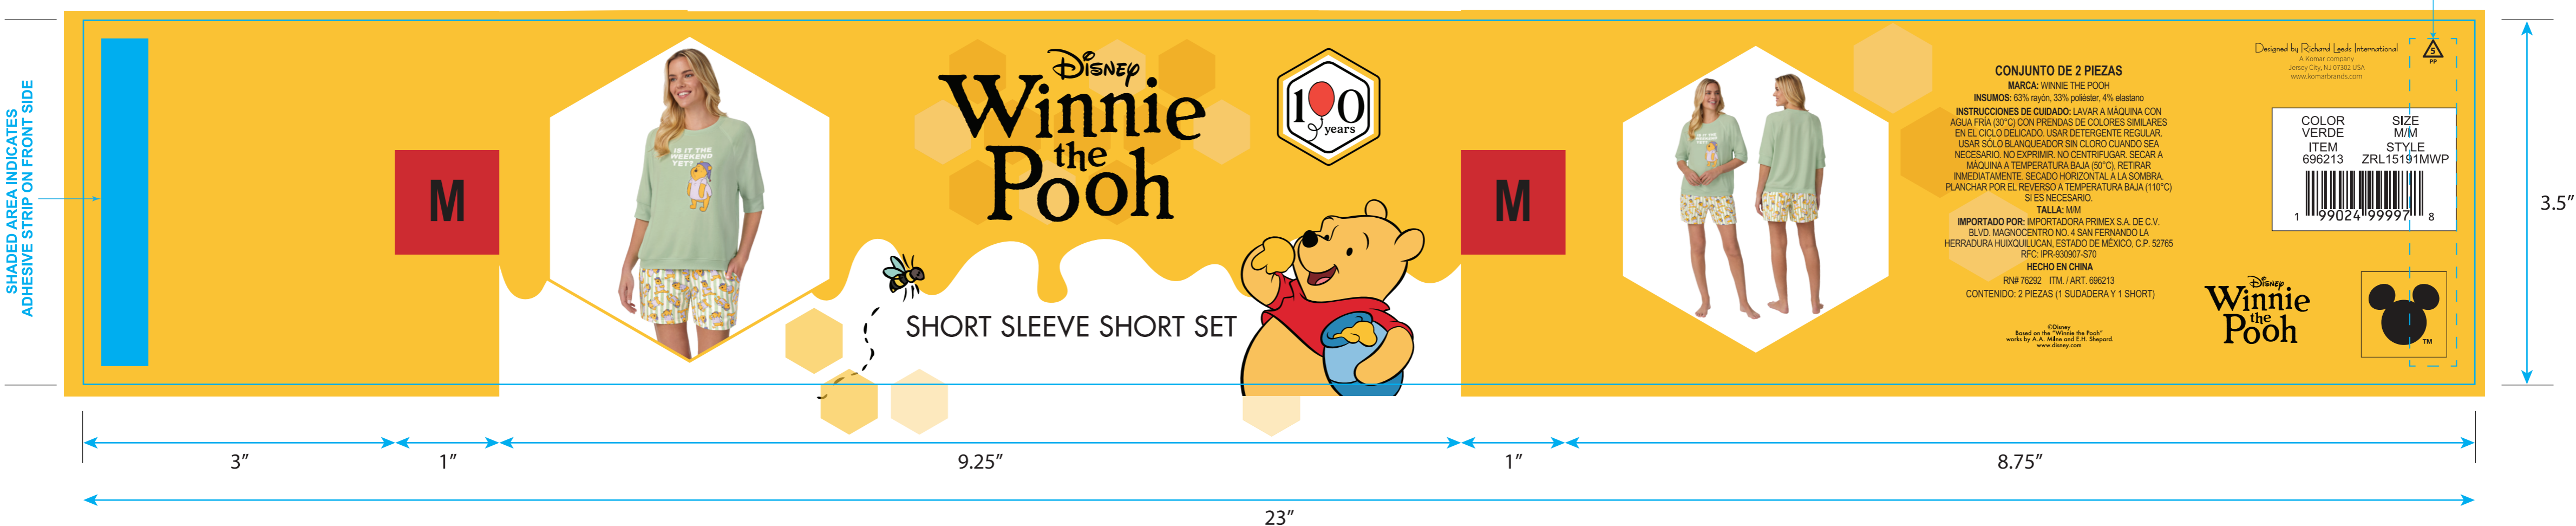

MX

Permanent adhesive strip on REVERSE Side. Do Not print cyan rule.