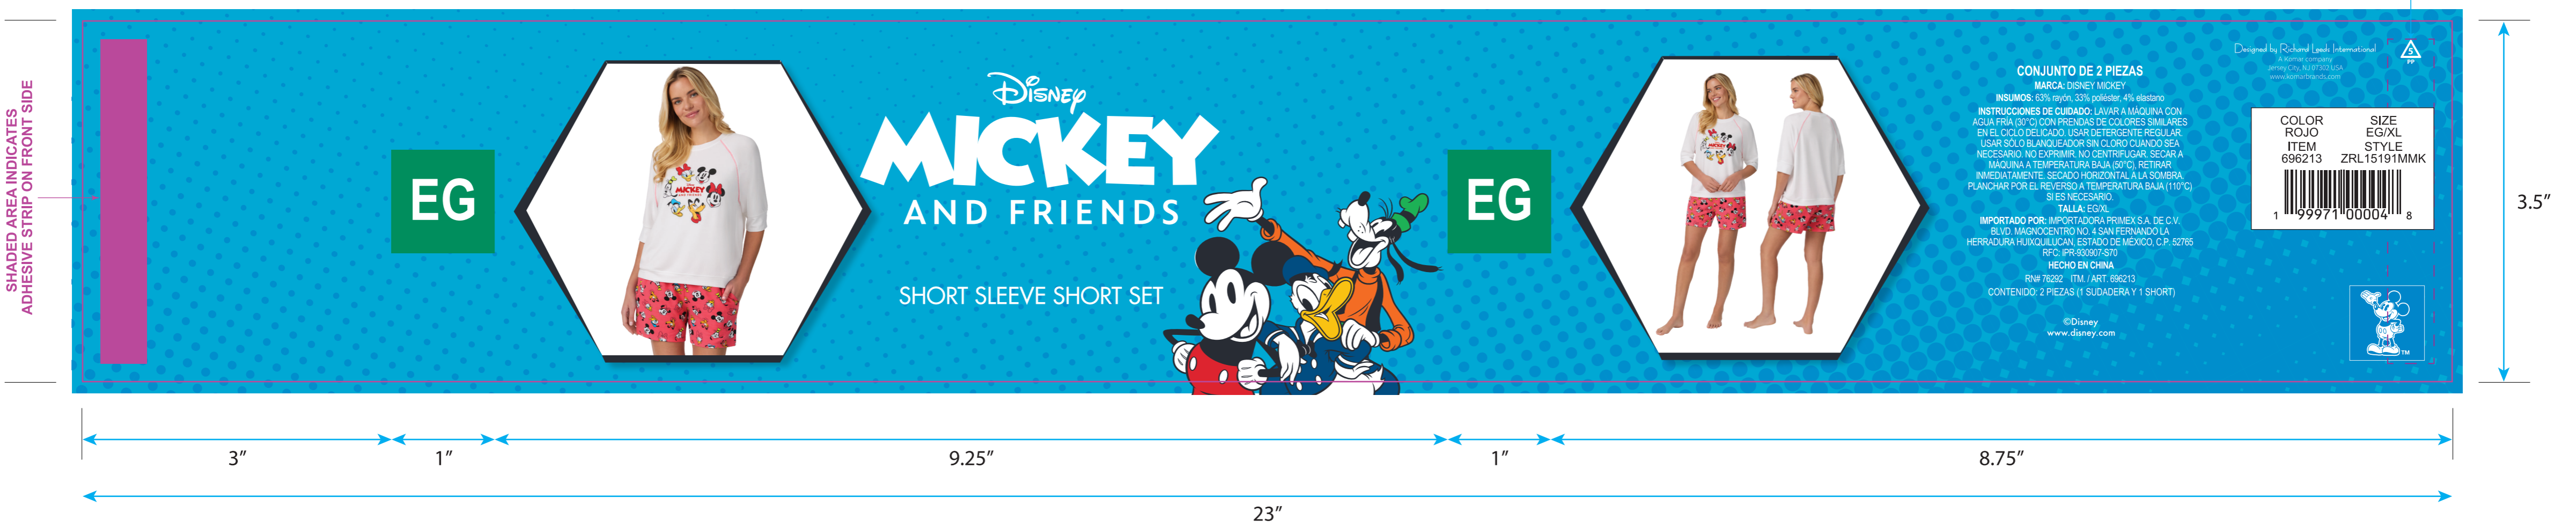

Brand: KOMAR

Item Code:

Product:

Size: 23"x3.5"

Reference# :

Artwork by: Karen

Artwork date: 2026.1.14

Paper Grammage :

Front Color:

cut (横切线)

THIS ARTWORK WILL BE GOING TO PRINT!

PLEASE LOOK IT OVER CAREFULLY & CONTINUE ROUTING TO THE NEXT DEPARTMENT IN A TIMELY MANNER

By signing off on this artwork you are indicating that you have looked over and approved all artwork for placement, content and dimensions and have shown and received approval from any and all other necessary persons within your department.