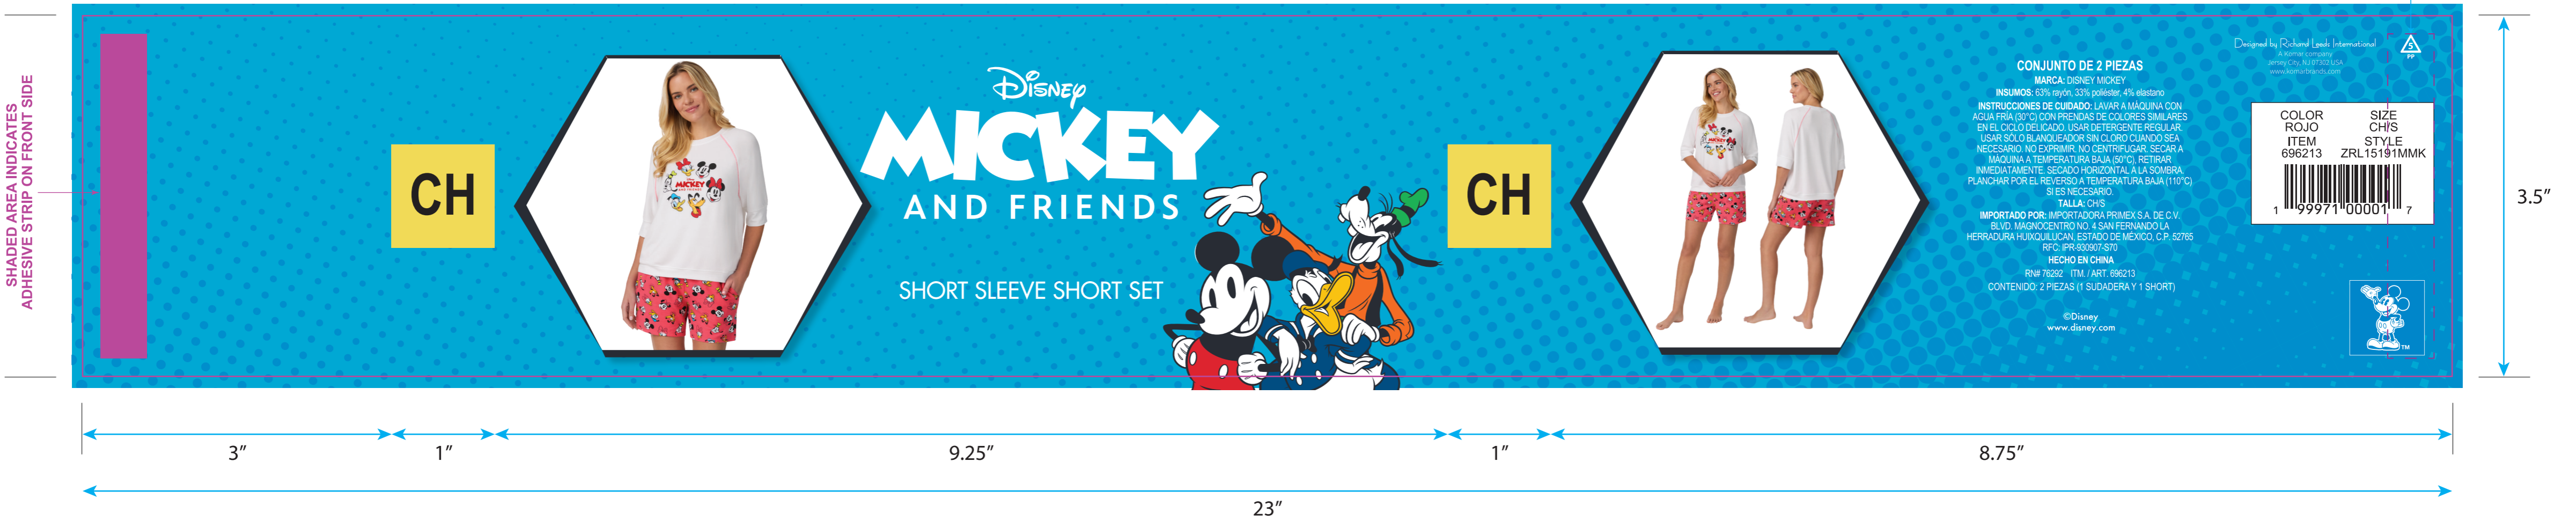

Product Size: 23"x3.5"

CSSH19899132C

COLOR: 4/C PROCESS

Pantone 113C

Pantone 293C

Pantone 1795C

Pantone 340C

MX

Permanent adhesive strip on REVERSE Side. Do Not print cyan rule.

MX

Permanent adhesive strip on REVERSE Side. Do Not print cyan rule.