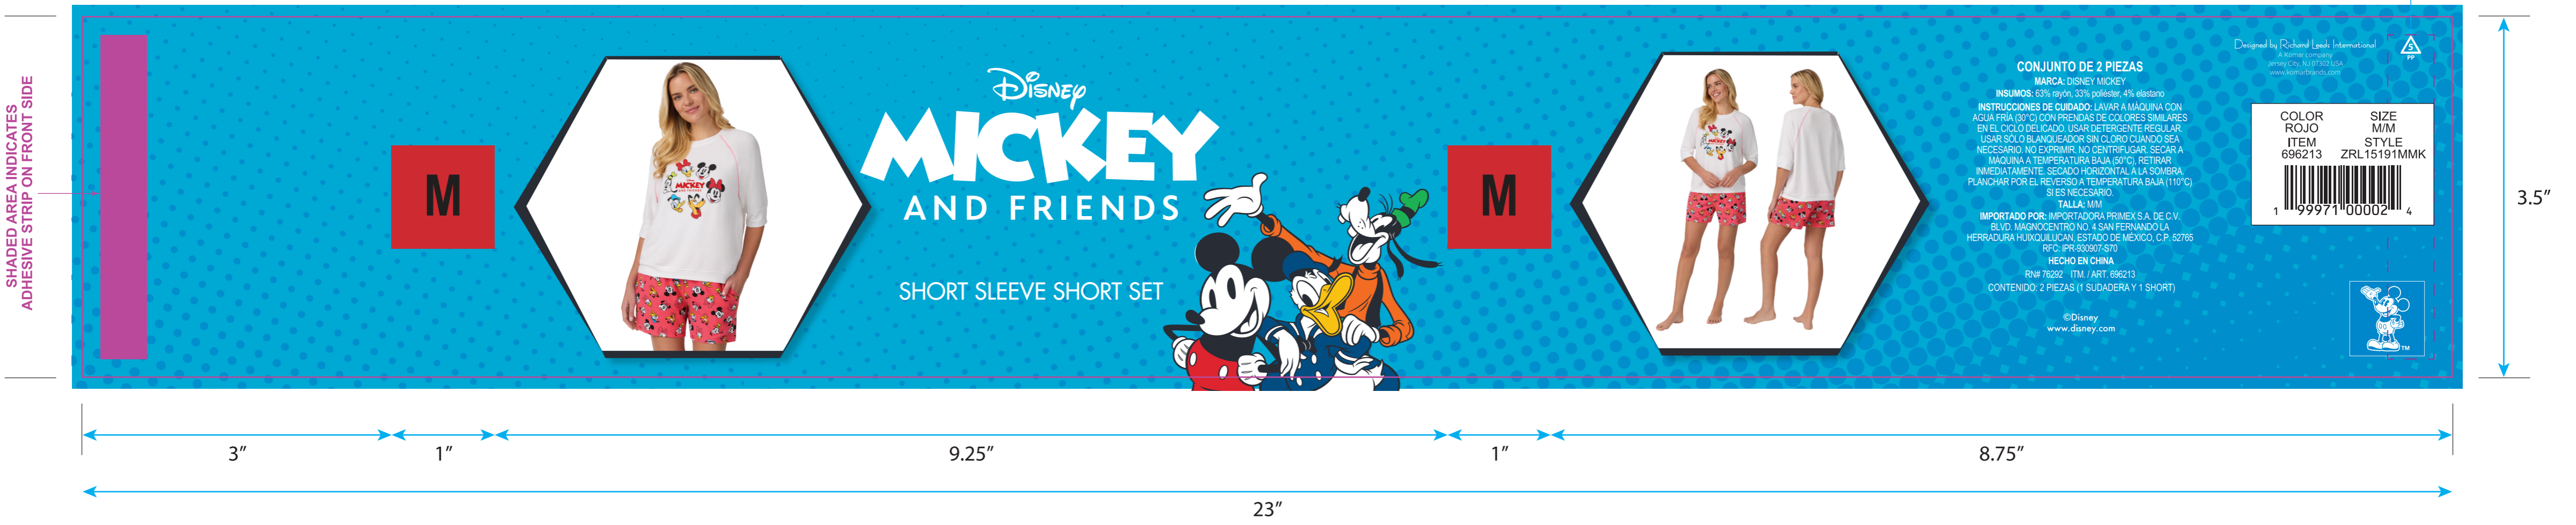

MX

Permanent adhesive strip on REVERSE Side. Do Not print cyan rule.