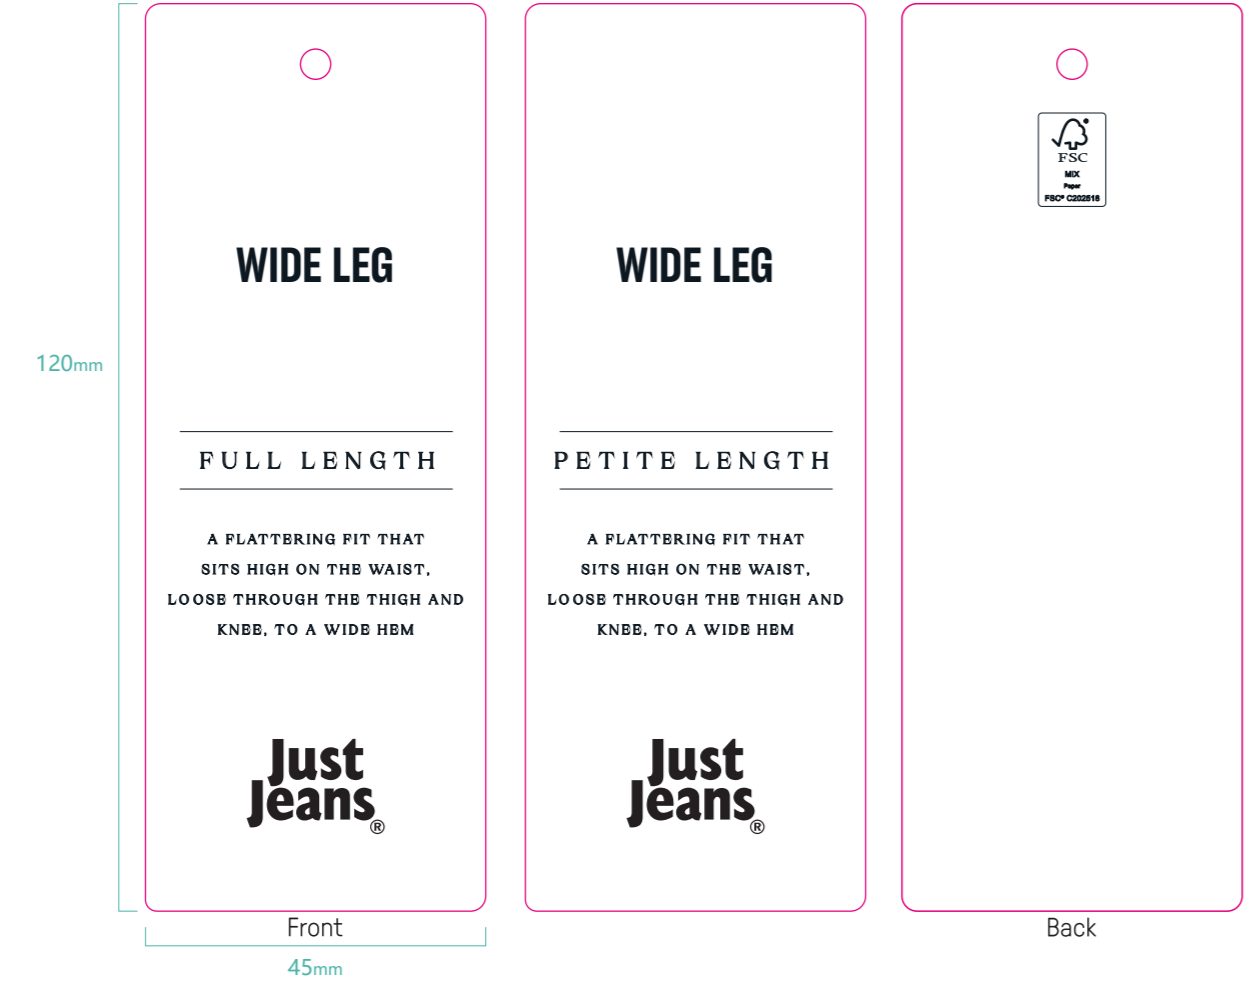

产品吊牌 (在下)

REFORMED-WIDE LEG-FULL LENGTH/PETITE LENGTH
JW-RF-ST 45mm X 120mm