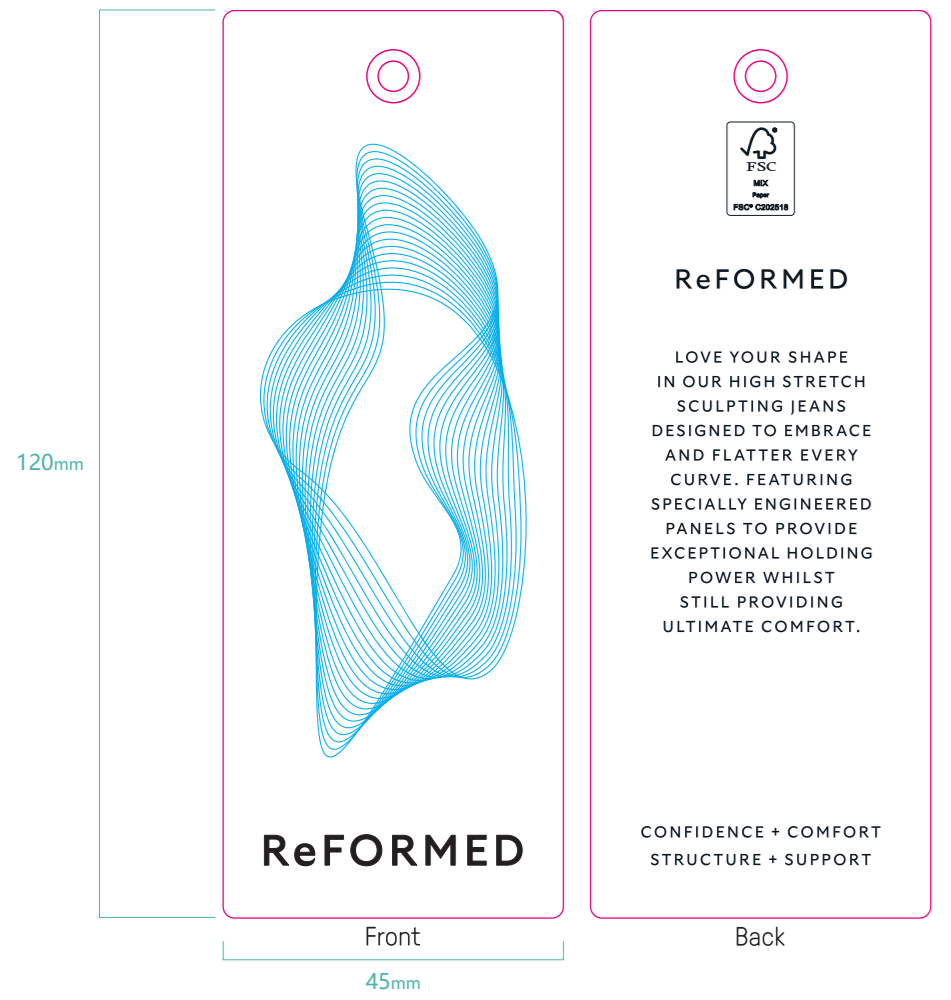

款号:039358+140678
日期:2025.11.19

创新吊牌 (在上)

REFORMED-JJW-RF-IT-001
45mm X 120mm