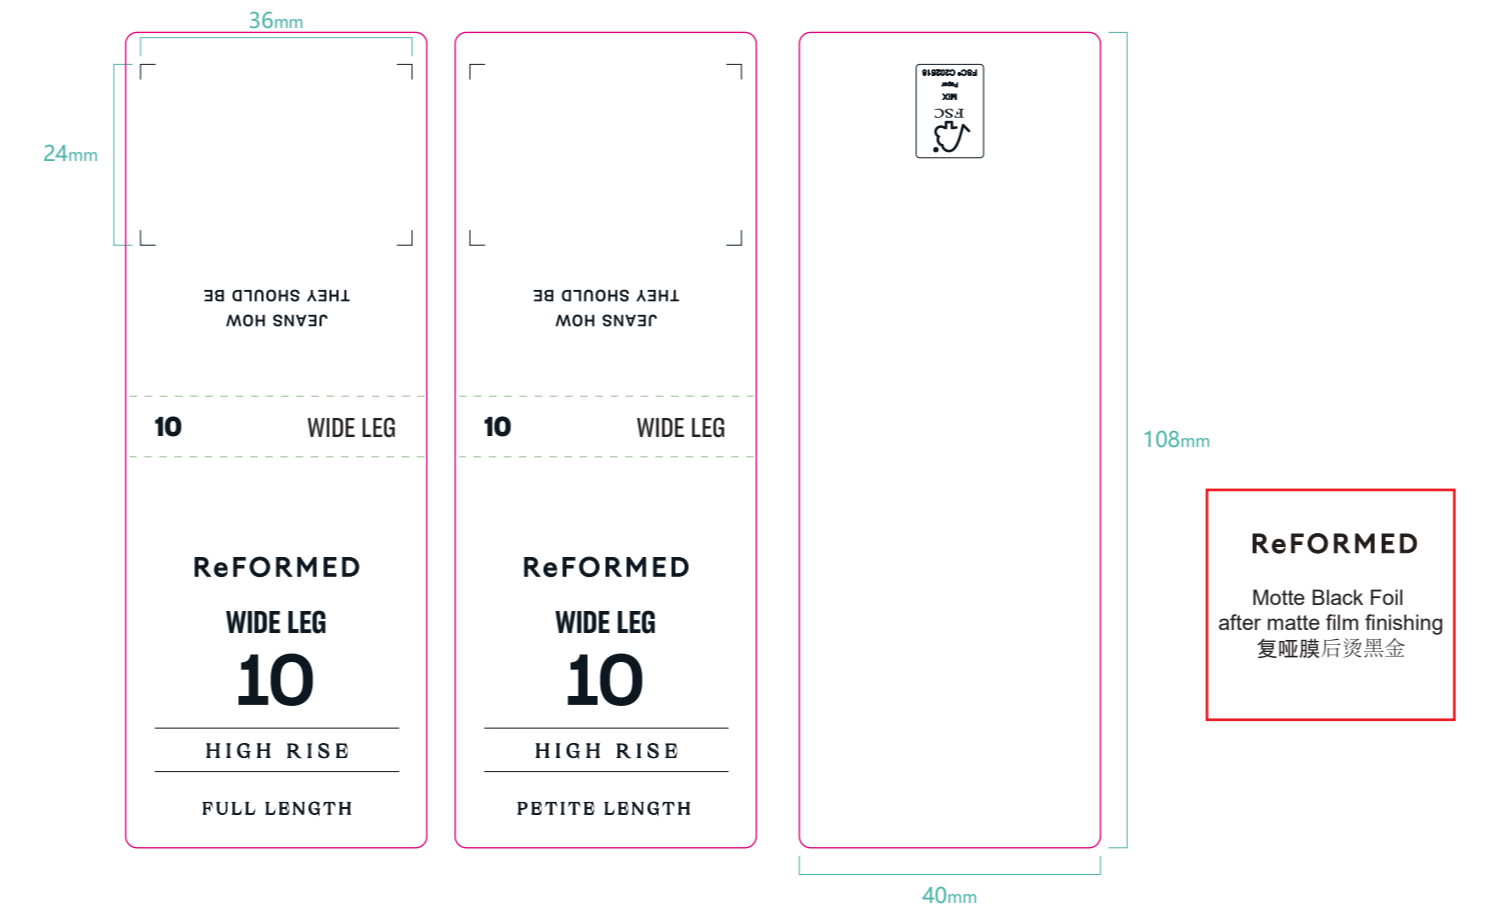

腰卡

REFORMED-WIDE LEG-HIGH RISE-FULL LENGTH/PETITE LENGTH
40mm X 108mm JJW-RF-WT