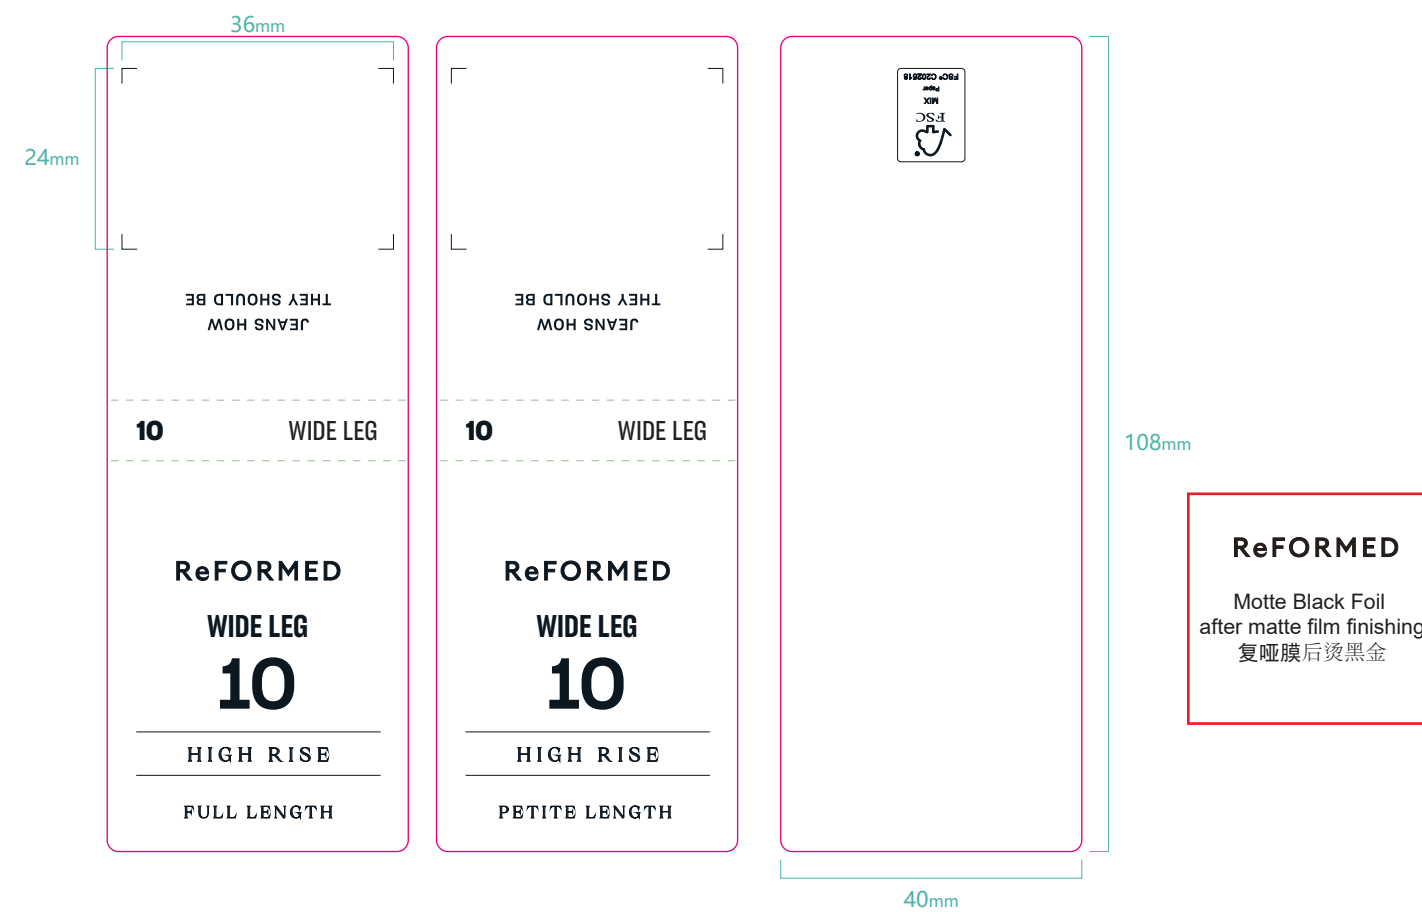

款号:039358+140678
日期:2025.11.19
产品代码:JJW-RF-WT
产品尺寸:40*108MM

REFORMED-WIDE LEG-HIGH RISE-FULL LENGTH/PETITE LENGTH
40mm X 108mm JJW-RF-WT