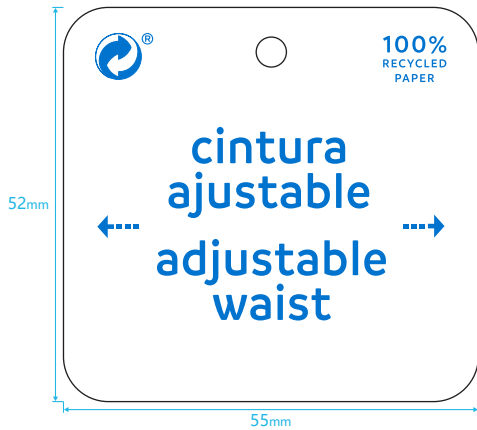

Order Preview

MAYORAL - 328 ANHUI GARMENTS IMP.&EXP. CO.,LTD.

Article:0762516, Total Quantity:参考PDF数量

Order Number: 00204
Order Date: 04/02/2026
Validation Date: 04/02/2026

SILK SCREEN (1+0)
正面丝网印