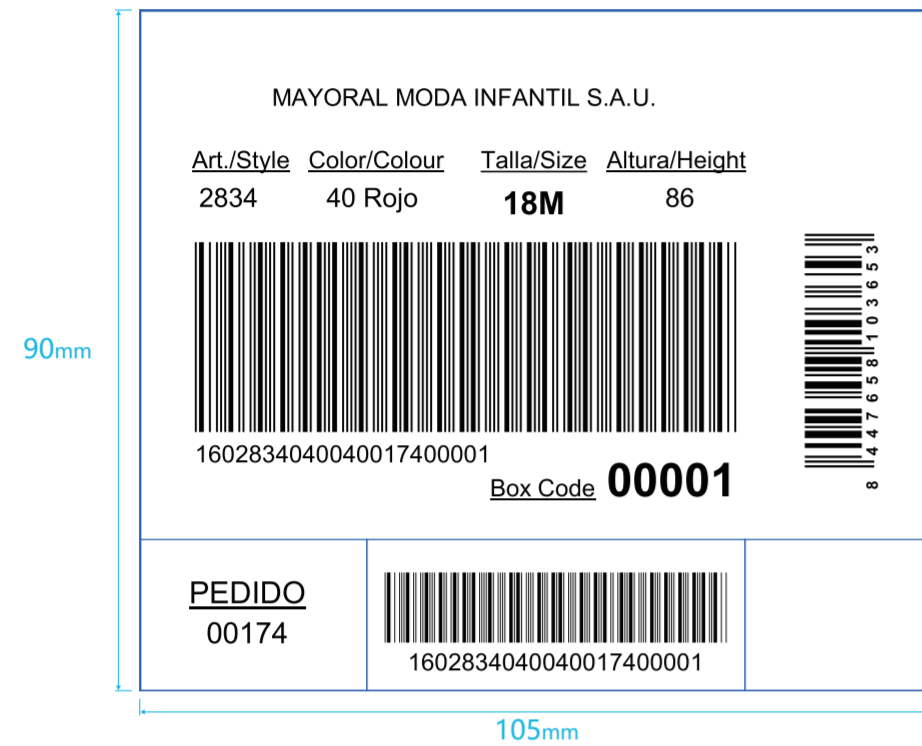

Order Preview

MAYORA-748 SHANGHAI SHENDA IMP. & EXP. CO., LTD

Order Number: 00174

Order Date: 04/02/2026

Validation Date: 04/02/2026

Total Quantity:请参考PDF

Artwork

Artwork by : Karen

Product:TYPE1

Size:105x90mm

Back Color : ● Pantone Black c