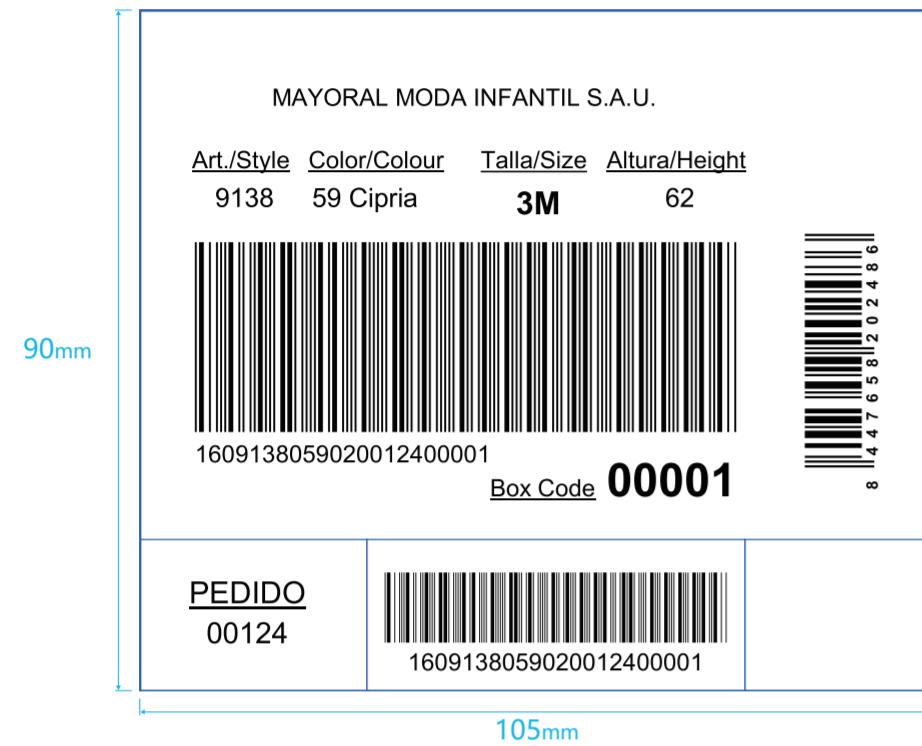

Order Preview

MAYORA-413 WORLD KEY GROUP LTD

Order Number: 00124

Order Date: 06/02/2026

Validation Date: 06/02/2026

Total Quantity:请参考PDF

Artwork

Artwork by : Karen

Product:TYPE1

Size:105x90mm

Back Color : ● Pantone Black c