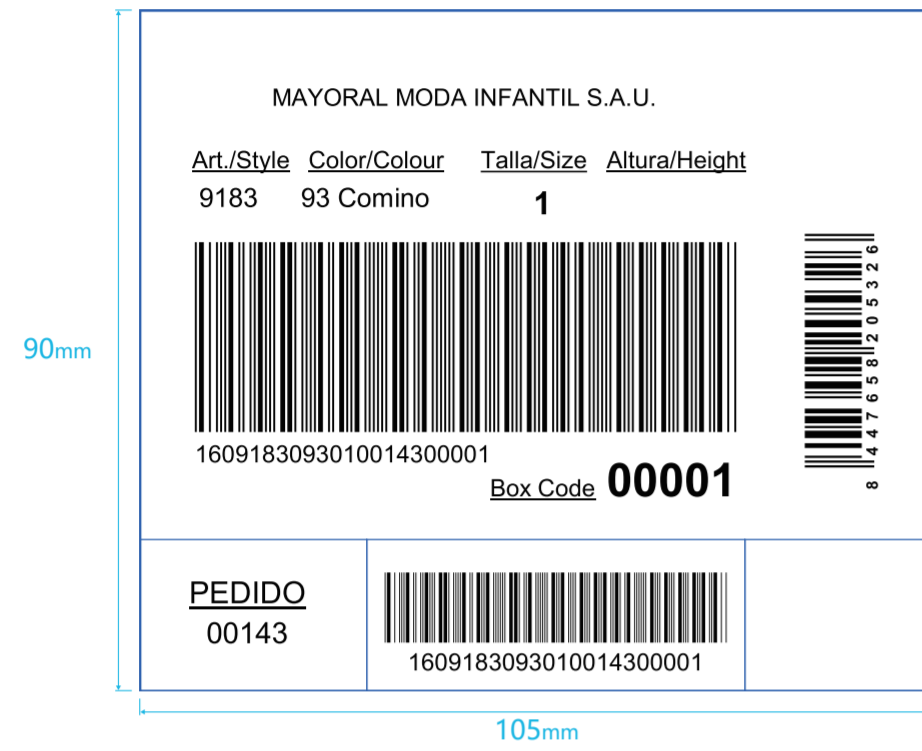

## Order Preview

MAYORA-169 SHANGHAI W-BEST (CONTINUIDAD)

Order Number: 00143

Order Date: 04/02/2026

Validation Date: 04/02/2026

Total Quantity:请参考PDF

### Artwork

Artwork by : Karen

Product:TYPE1

Size:105x90mm

Back Color : ● Pantone Black c