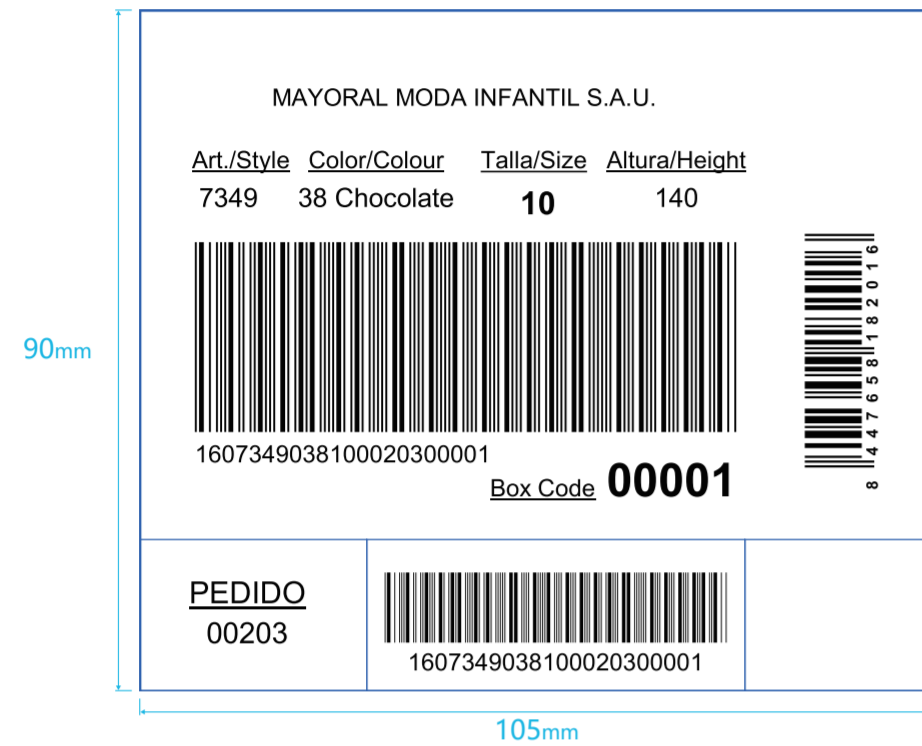

## Order Preview

MAYORA-187 SHANGHAI W-BEST A&L

Order Number: 00203

Order Date: 04/02/2026

Validation Date: 04/02/2026

Total Quantity:请参考PDF