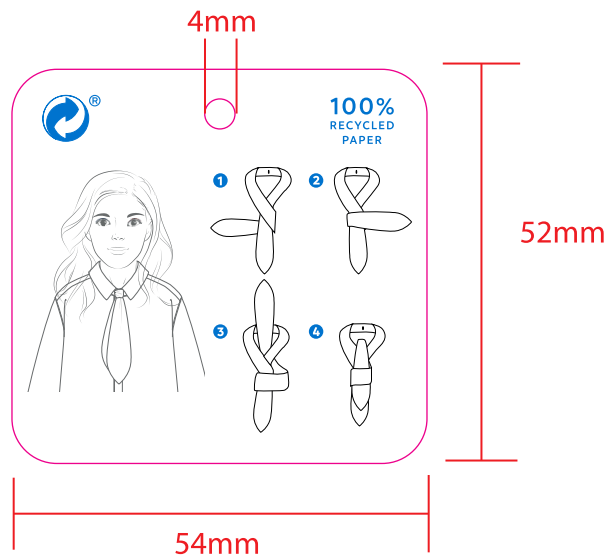

Order Preview

MAYORAL - 187 SHANGHAI W-BEST A&L

Order Number: 00203

Order Date: 05/02/2026

Validation Date: 05/02/2026

Article:0762157 Total Quantity:请参考PDF

● Negro - 10% Trama

● Negro - 55% Trama

● Pantone 285 c

Shiro Echo Bright White 300 gr

Brand:

Item Code: _____ Product: _____ Size: 52x54mm Reference#: _____

Artwork by: Karen _____ Artwork date:2026.2.5 _____ Paper Grammage: _____

Front Color: Black

Back Color: N.A.

— cut (横切线)

THIS ARTWORK WILL BE GOING TO PRINT!

PLEASE LOOK IT OVER CAREFULLY & CONTINUE ROUTING TO THE NEXT DEPARTMENT IN A TIMELY MANNER

If changes are necessary, please indicate all changes on the artwork.