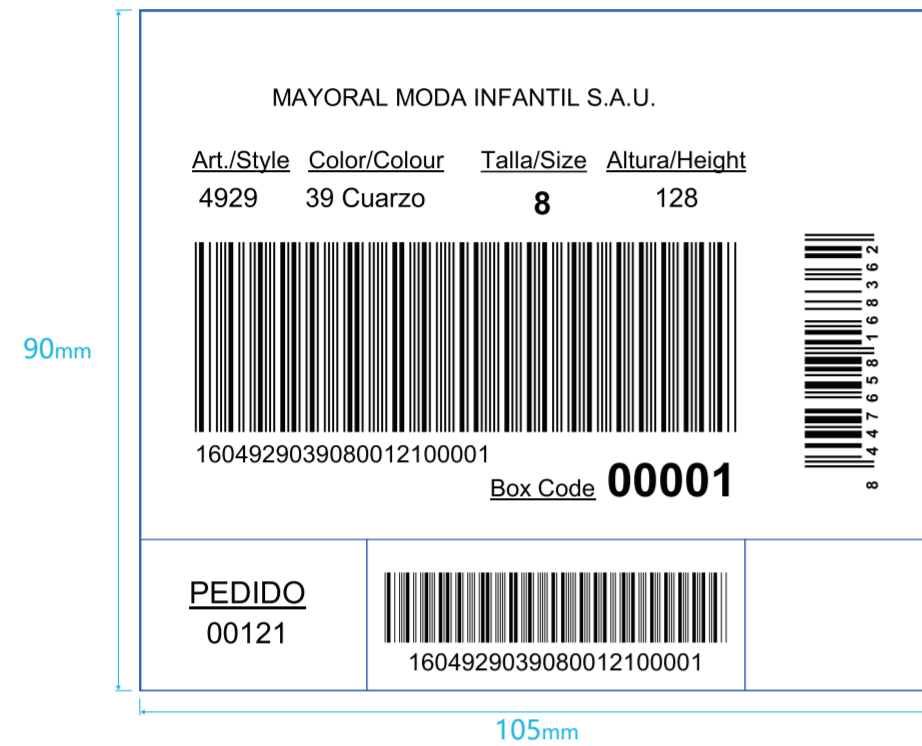

Order Preview

MAYORA-487 SHANGHAI W-BEST IMP&EXP CO., LTD

Order Number: 00121

Order Date: 06/02/2026

Validation Date: 06/02/2026

Total Quantity:请参考PDF

Artwork

Artwork by : Karen

Product:TYPE1

Size:105x90mm

Back Color : ● Pantone Black c