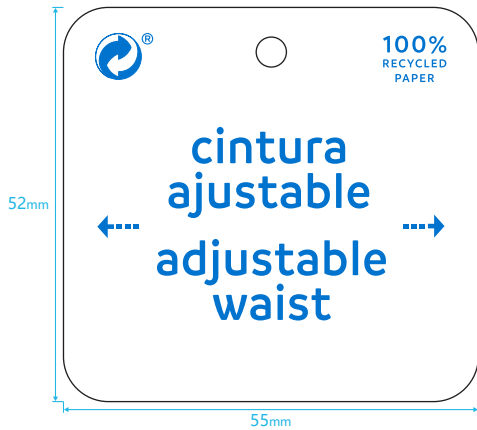

Order Preview

MAYORAL - 487 SHANGHAI W-BEST IMP&EXP CO., LTD

Article:0762516, Total Quantity:参考PDF数量

Order Number: 00121
Order Date: 06/02/2026
Validation Date: 06/02/2026

SILK SCREEN (1+0)
正面丝网印