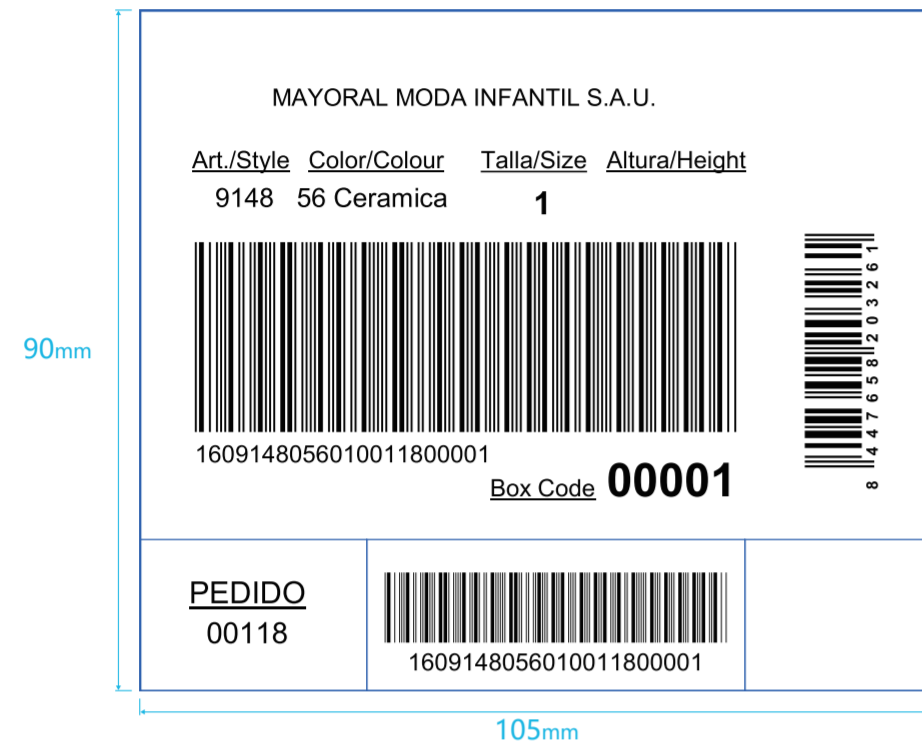

Order Preview

MAYORA-915 ANSHAN SHUNFENG CLOTHING CO., LTD.

Order Number: 00118

Order Date: 06/02/2026

Validation Date: 06/02/2026

Total Quantity:请参考PDF

Artwork

Artwork by : Karen

Product:TYPE1

Size:105x90mm

Back Color : ● Pantone Black c