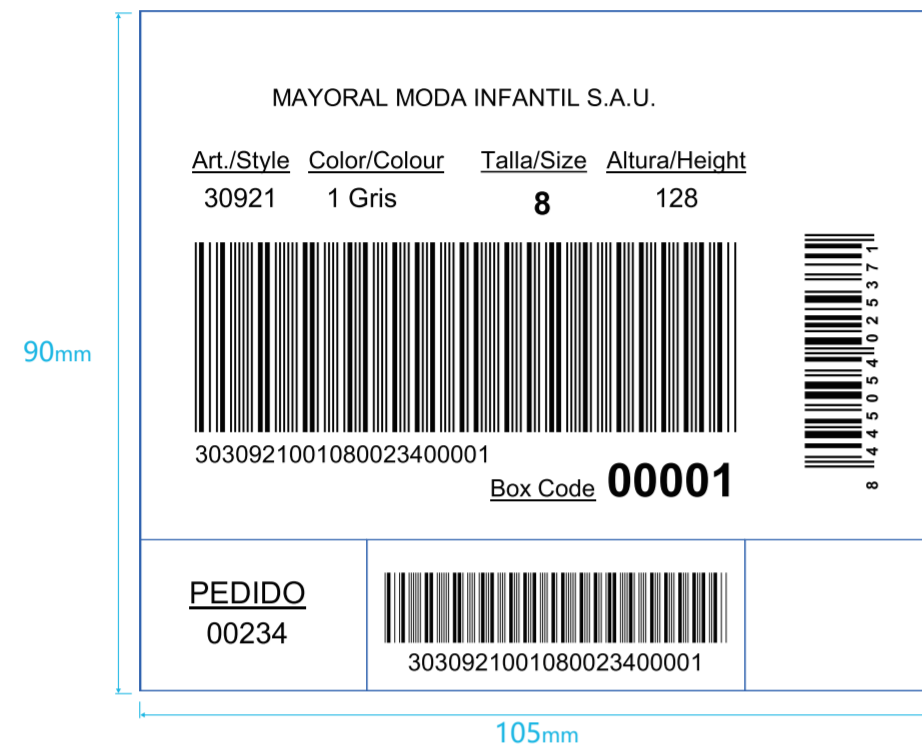

Order Preview

MAYORA-487 SHANGHAI W-BEST IMP&EXP CO., LTD

Order Number: 00234

Order Date: 24/02/2026

Validation Date: 24/02/2026

Total Quantity:请参考PDF

Artwork

Artwork by : Karen

Product:TYPE1

Size:105x90mm

Back Color : ● Pantone Black c