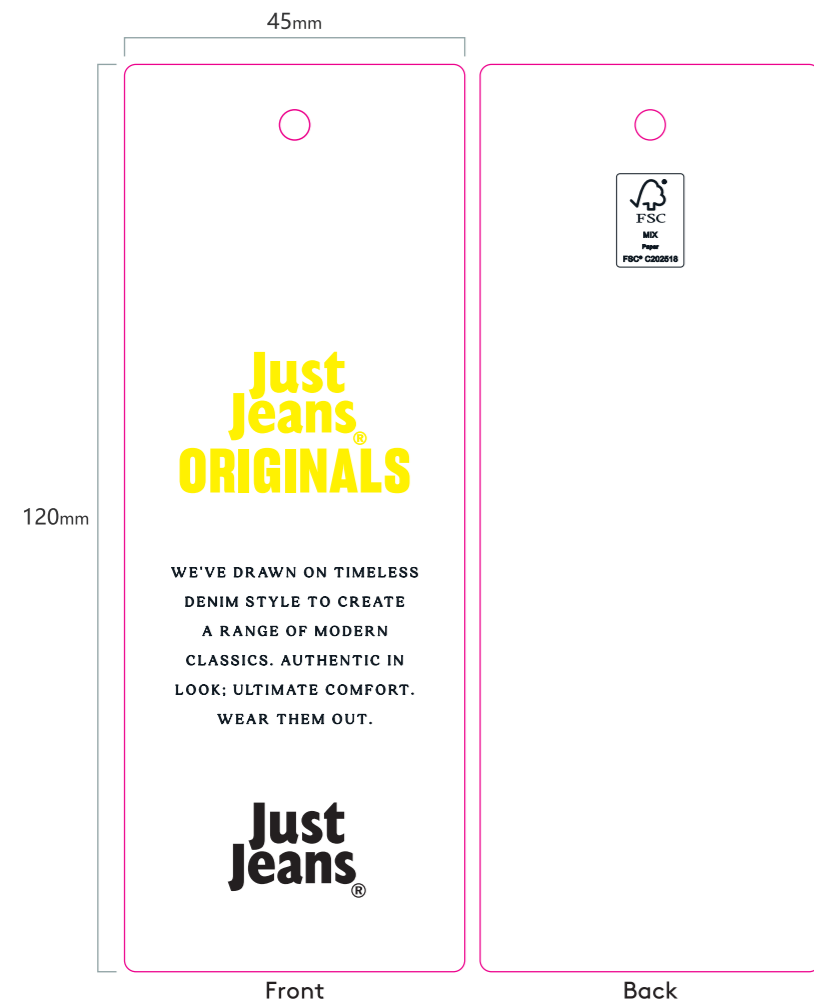

Originals Innovation Ticket
45mm X 120mm JJW-OR-IT-001