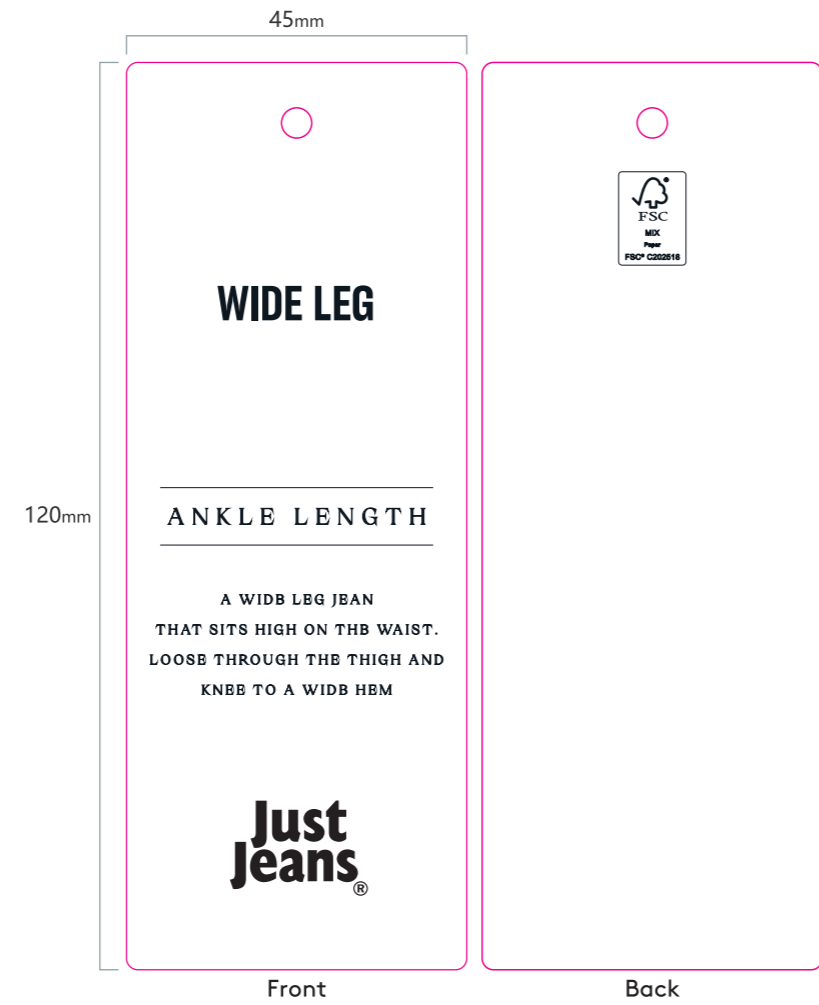

ORIGINALS-WIDE LEG-ANKLE LENGTH
45MM X 120MM JJW-OR-ST