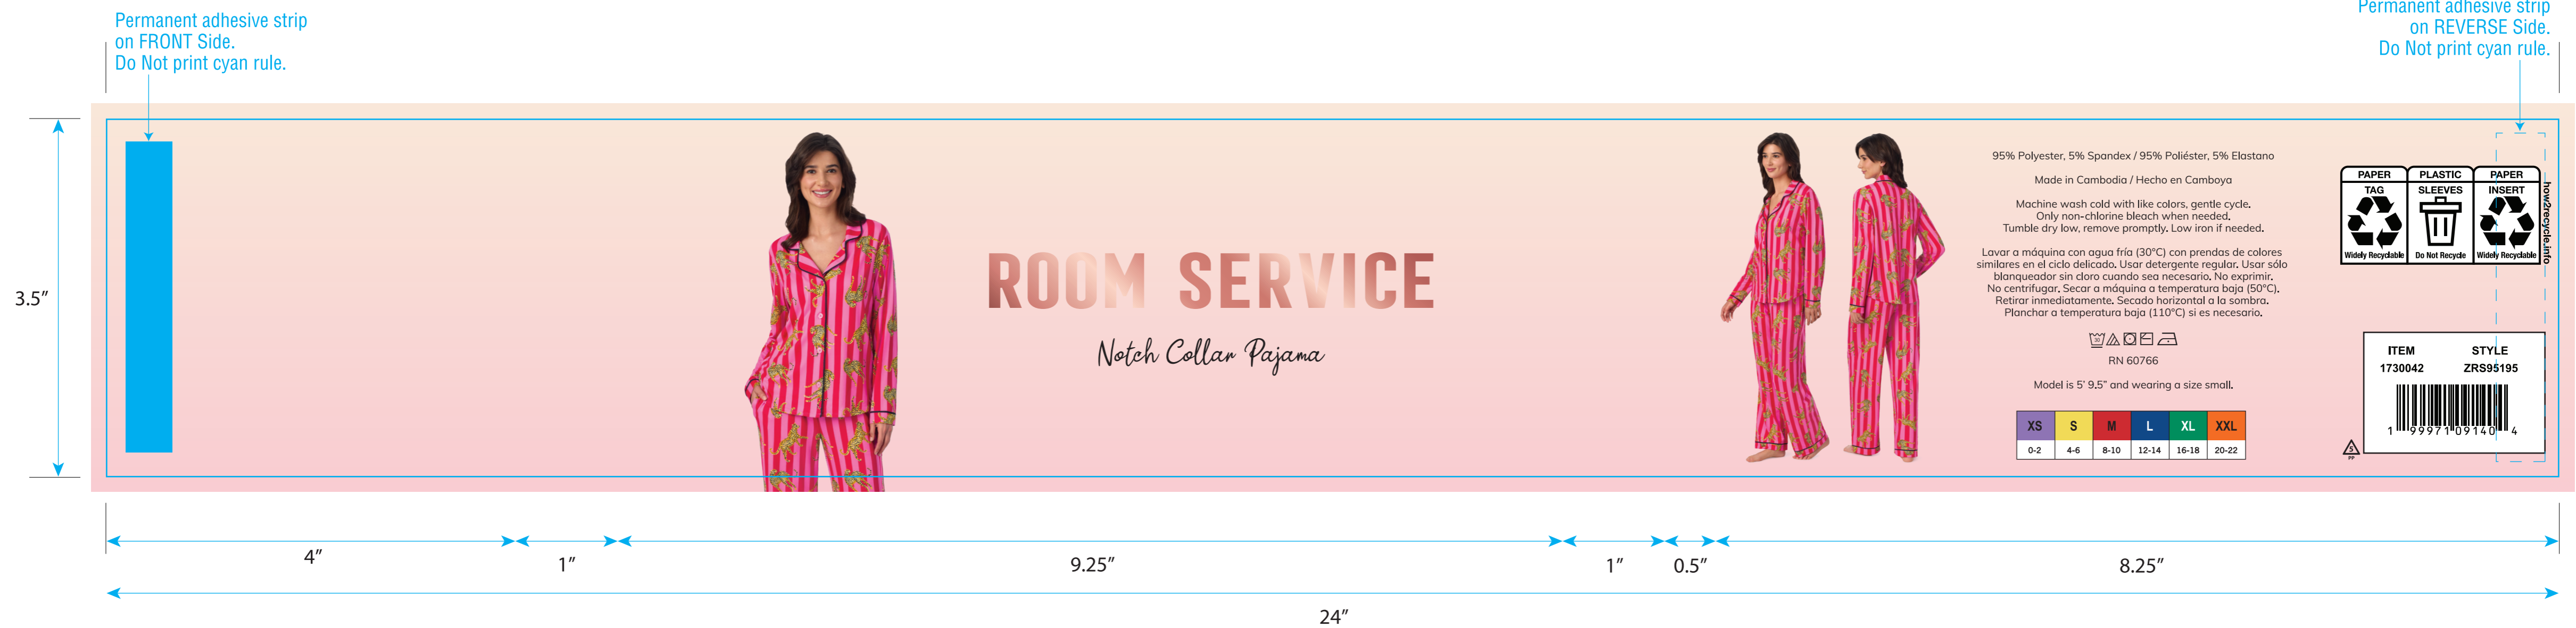

Product Size: 24" x 3.5"
 CSSH1539331
 COLOR: 4/C PROCESS

STYLE# ZRS95195
 JOB # CSSH11539331
 FILE NAME CSSH11539331 Costco USA RS LS Notch Collar Long Pant set F26_Generic
 DATE 01/21/2026
 DIMENSIONS 24" X 3.5"
 COLOR 4/C PROCESS + Match supplied sample for color of foil. (For Room Service logo)
 MATERIAL 15PP

USA

Brand: KOMAR

Item Code: _____ Product: _____ Size: 24"x3.5" Reference#: _____

Artwork by: Karen Artwork date: 2026.2.2 Paper Grammage: _____

Front Color: Pantone 2655C Pantone 293C
 Pantone 113C Pantone 340C
 Pantone 1795C Pantone 1585C

cut (横切线)

THIS ARTWORK WILL BE GOING TO PRINT!

PLEASE LOOK IT OVER CAREFULLY & CONTINUE ROUTING TO THE NEXT DEPARTMENT IN A TIMELY MANNER

By signing off on this artwork you are indicating that you have looked over and approved all artwork for placement, content and dimensions and have shown and received approval from any and all other necessary persons within your department.