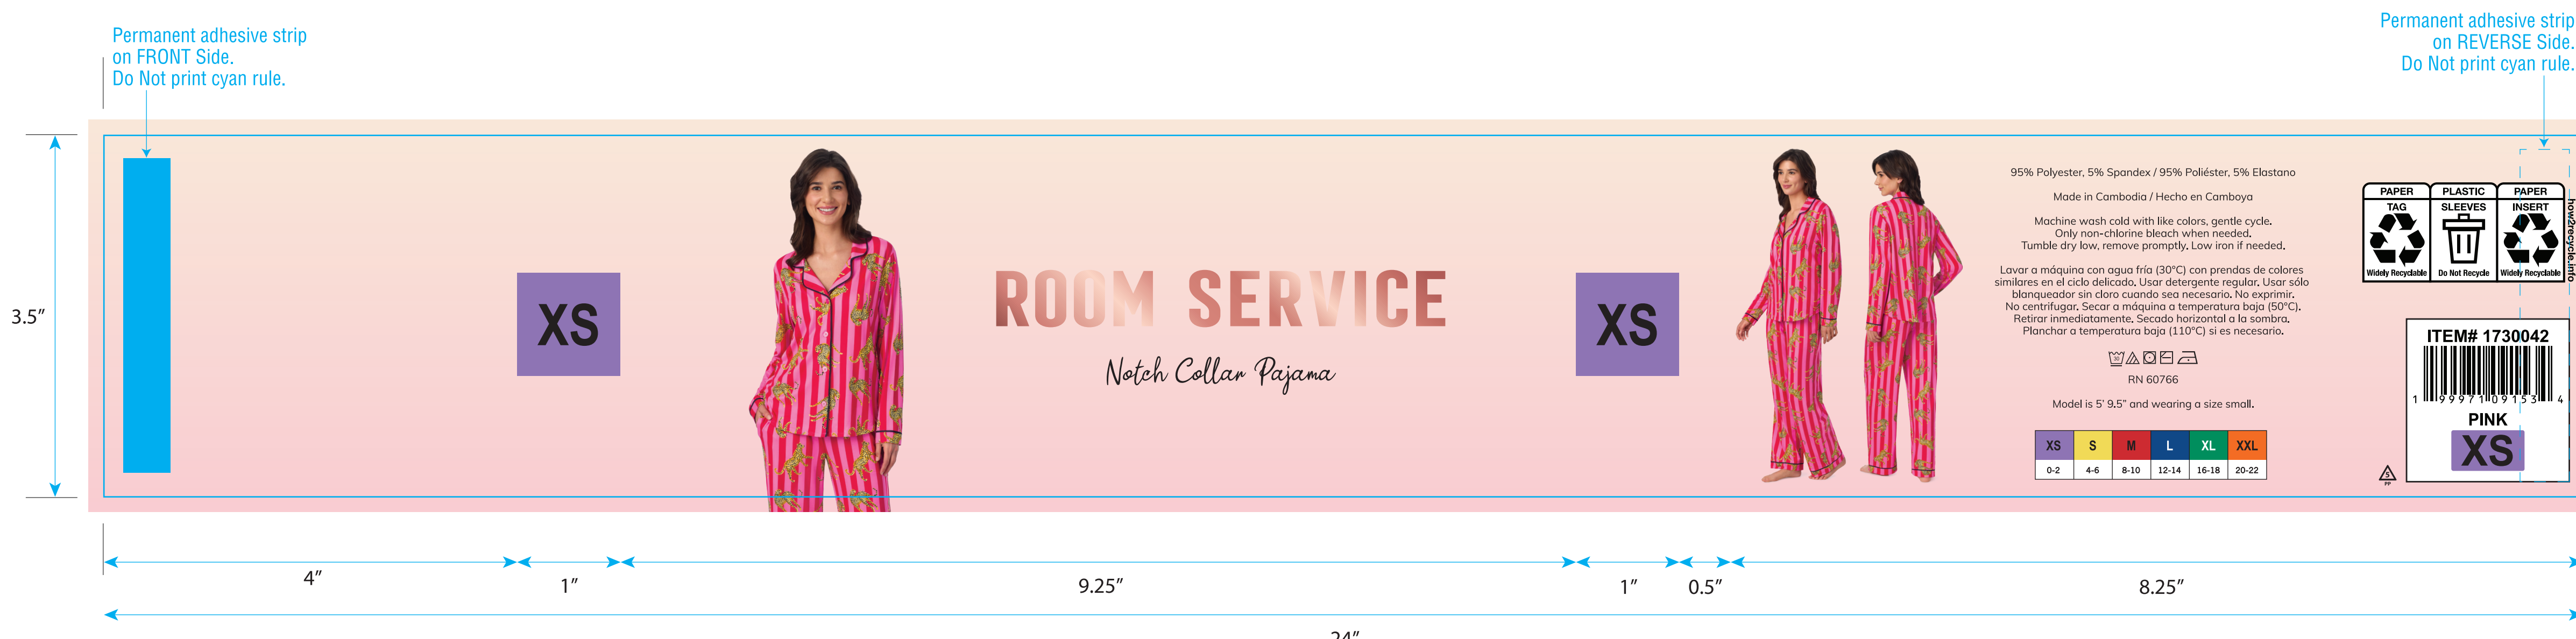

Product Size: 24"x3.5"
CSSH1539331
COLOR: 4/C PROCESS

- Pantone 2655C
- Pantone 293C
- Pantone 113C
- Pantone 340C
- Pantone 1795C
- Pantone 1585C

USA

USA