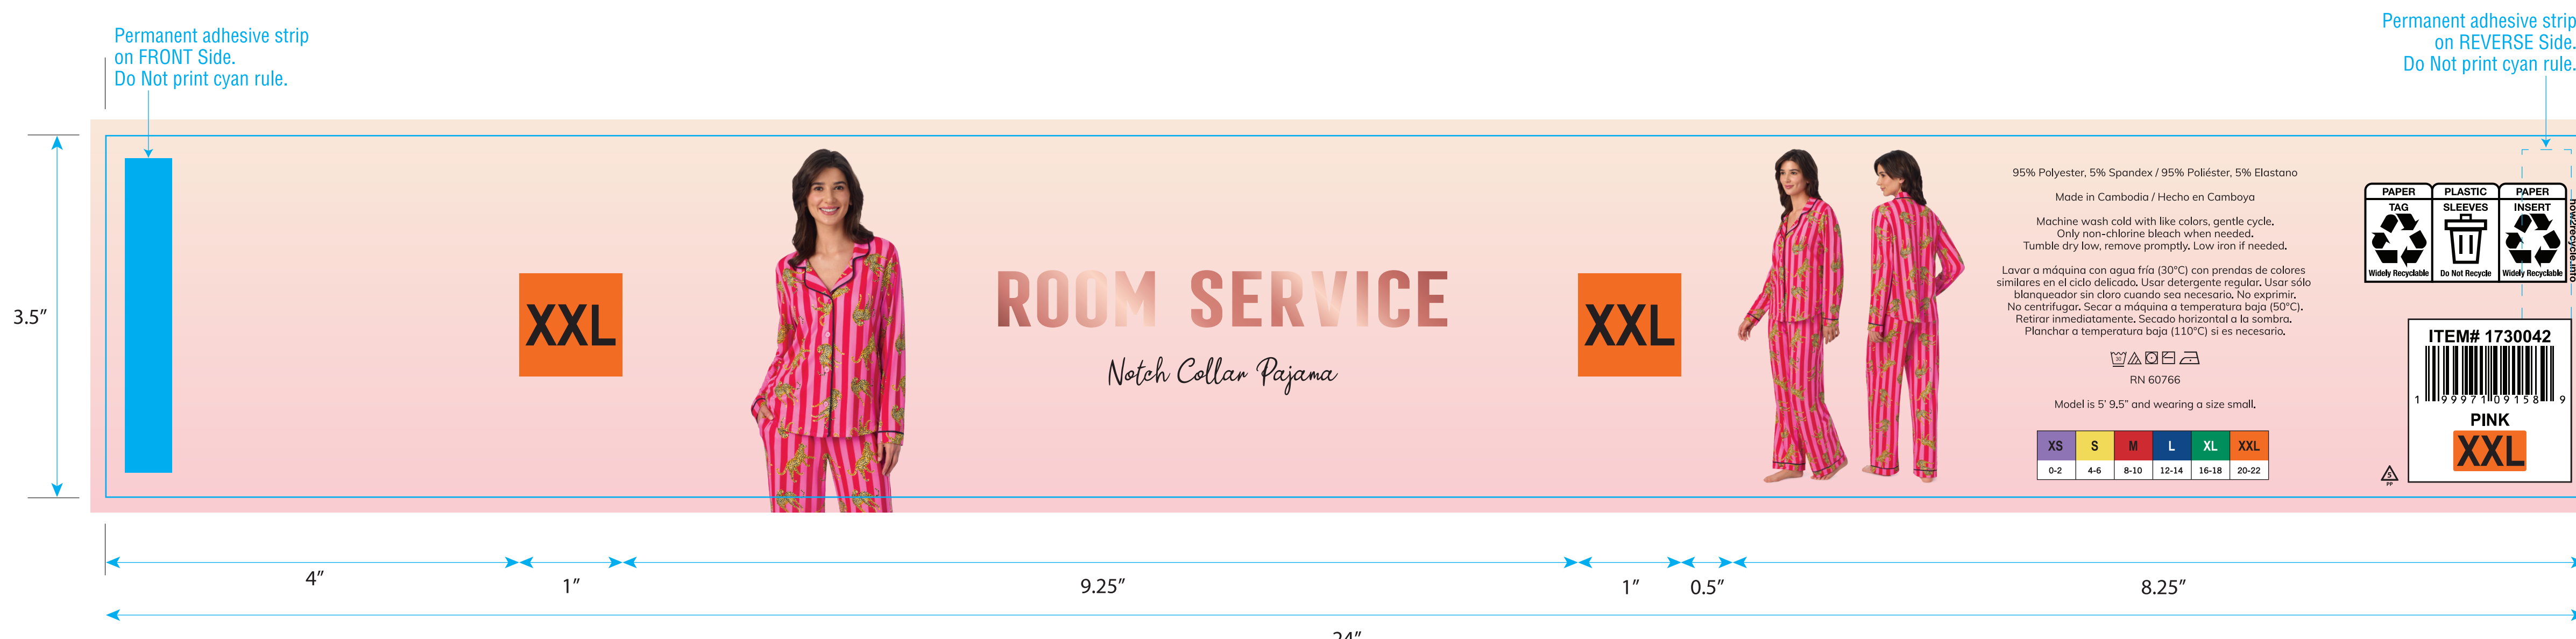

Brand:KOMAR

Item Code: _____ Product: _____ Size:24"x3.5" Reference# : _____

Artwork by: Karen Artwork date:2026.2.2 Paper Grammage : _____

1. Front Color:
2. Pantone 2655C
   - Pantone 293C
   - Pantone 113C
   - Pantone 340C
   - Pantone 1795C
   - Pantone 1585C

cut (横切线)

THIS ARTWORK WILL BE GOING TO PRINT!

PLEASE LOOK IT OVER CAREFULLY & CONTINUE ROUTING TO THE NEXT DEPARTMENT IN A TIMELY MANNER