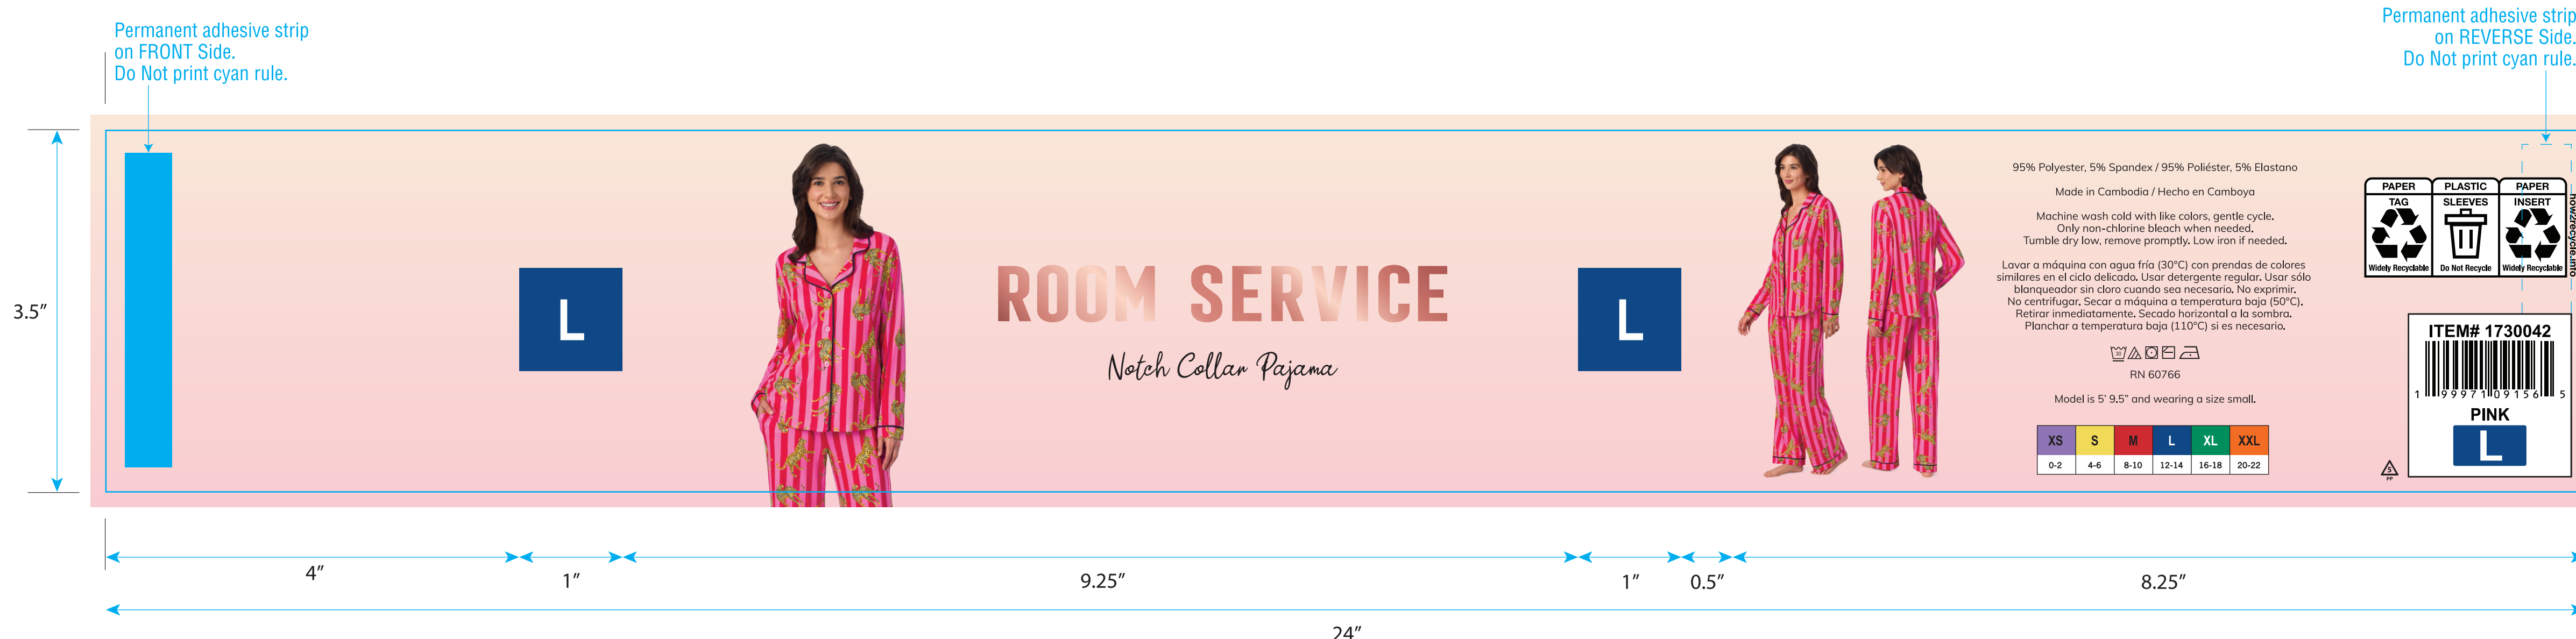

Product Size: 24"x3.5"
CSSH1539331
COLOR: 4/C PROCESS

- Pantone 2655C
- Pantone 293C
- Pantone 113C
- Pantone 340C
- Pantone 1795C
- Pantone 1585C

USA

USA

USA

USA

USA

USA

Brand:KOMAR

Item Code: _____ Product: _____ Size:24"x3.5" Reference# : _____

Artwork by: Karen Artwork date:2026.2.2 Paper Grammage : _____

1. Front Color:
2. Pantone 2655C
   - Pantone 293C
   - Pantone 113C
   - Pantone 340C
   - Pantone 1795C
   - Pantone 1585C

cut (横切线)

THIS ARTWORK WILL BE GOING TO PRINT!

PLEASE LOOK IT OVER CAREFULLY & CONTINUE ROUTING TO THE NEXT DEPARTMENT IN A TIMELY MANNER