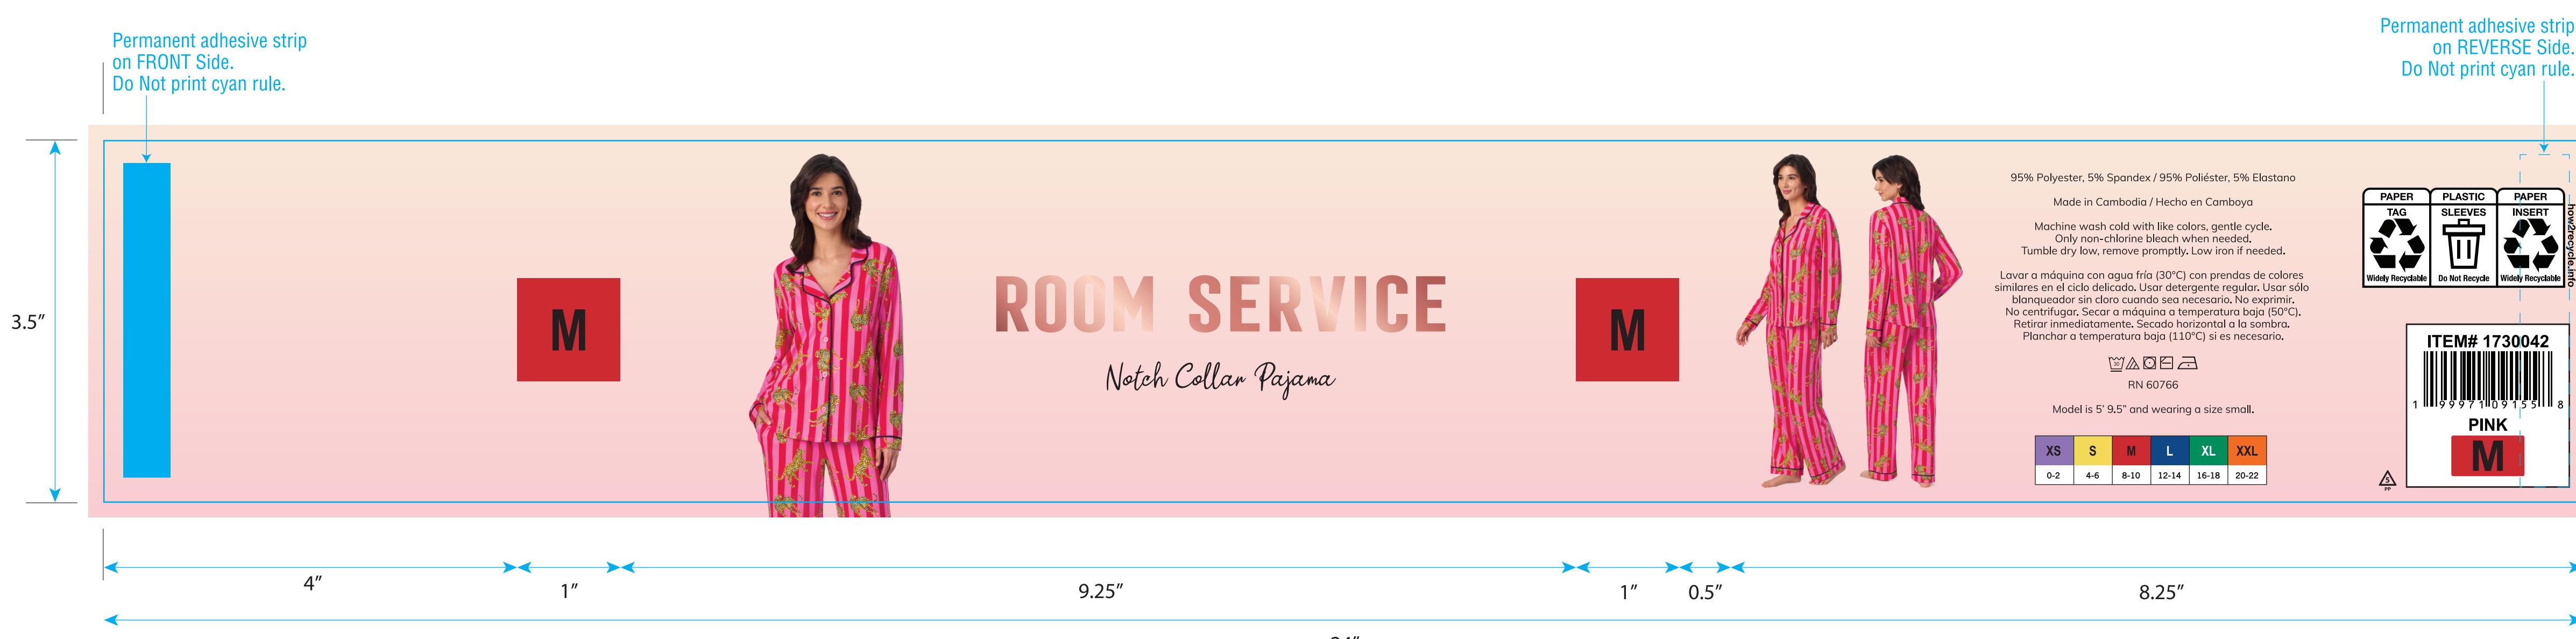

Product Size: 24"x3.5"
CSSH1539331
COLOR: 4/C PROCESS

- Pantone 2655C
- Pantone 293C
- Pantone 113C
- Pantone 340C
- Pantone 1795C
- Pantone 1585C

USA

USA

USA

USA

USA

USA

Brand:KOMAR

Item Code: _____ Product: _____ Size:24"x3.5" Reference# : _____

Artwork by: Karen Artwork date:2026.2.2 Paper Grammage : _____

1. Front Color:
2. Pantone 2655C
   - Pantone 293C
   - Pantone 113C
   - Pantone 340C
   - Pantone 1795C
   - Pantone 1585C

cut (横切线)

THIS ARTWORK WILL BE GOING TO PRINT!

PLEASE LOOK IT OVER CAREFULLY & CONTINUE ROUTING TO THE NEXT DEPARTMENT IN A TIMELY MANNER