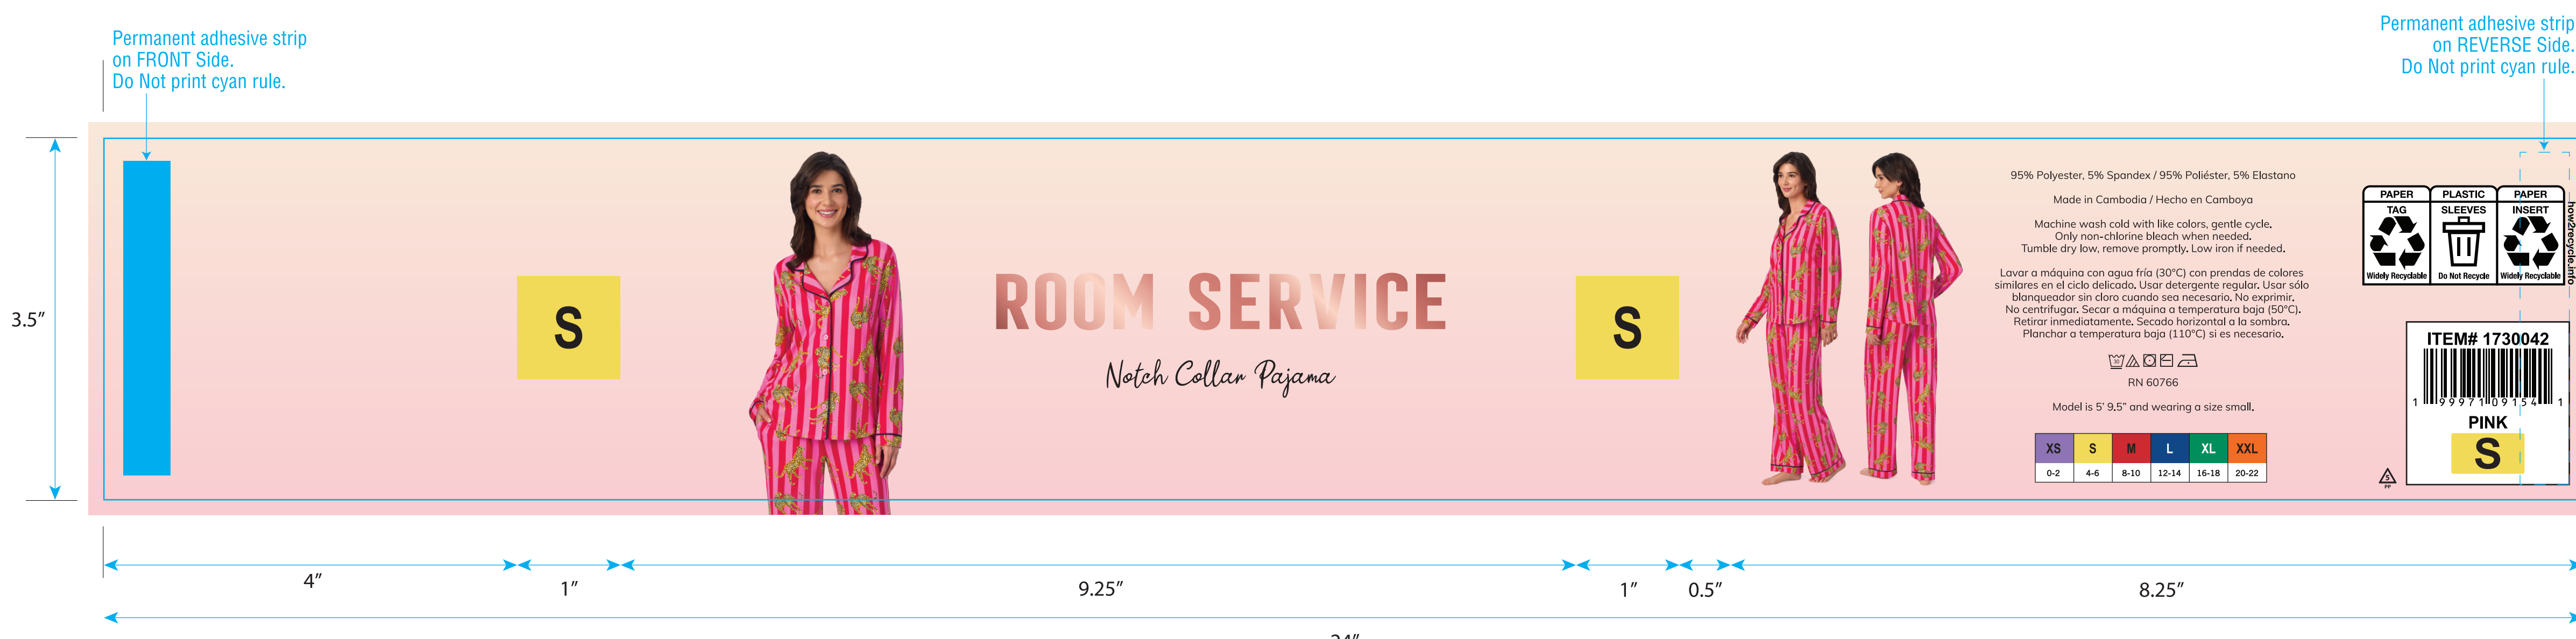

Product Size: 24"x3.5"
CSSH1539331
COLOR: 4/C PROCESS

- Pantone 2655C
- Pantone 293C
- Pantone 113C
- Pantone 340C
- Pantone 1795C
- Pantone 1585C

USA

USA

USA

USA

USA

USA

Brand:KOMAR

Item Code: _____ Product: _____ Size:24"x3.5" Reference# : _____

Artwork by: Karen Artwork date:2026.2.2 Paper Grammage : _____

1. Front Color:
2. Pantone 2655C
   - Pantone 293C
   - Pantone 113C
   - Pantone 340C
   - Pantone 1795C
   - Pantone 1585C

cut (横切线)

THIS ARTWORK WILL BE GOING TO PRINT!

PLEASE LOOK IT OVER CAREFULLY & CONTINUE ROUTING TO THE NEXT DEPARTMENT IN A TIMELY MANNER