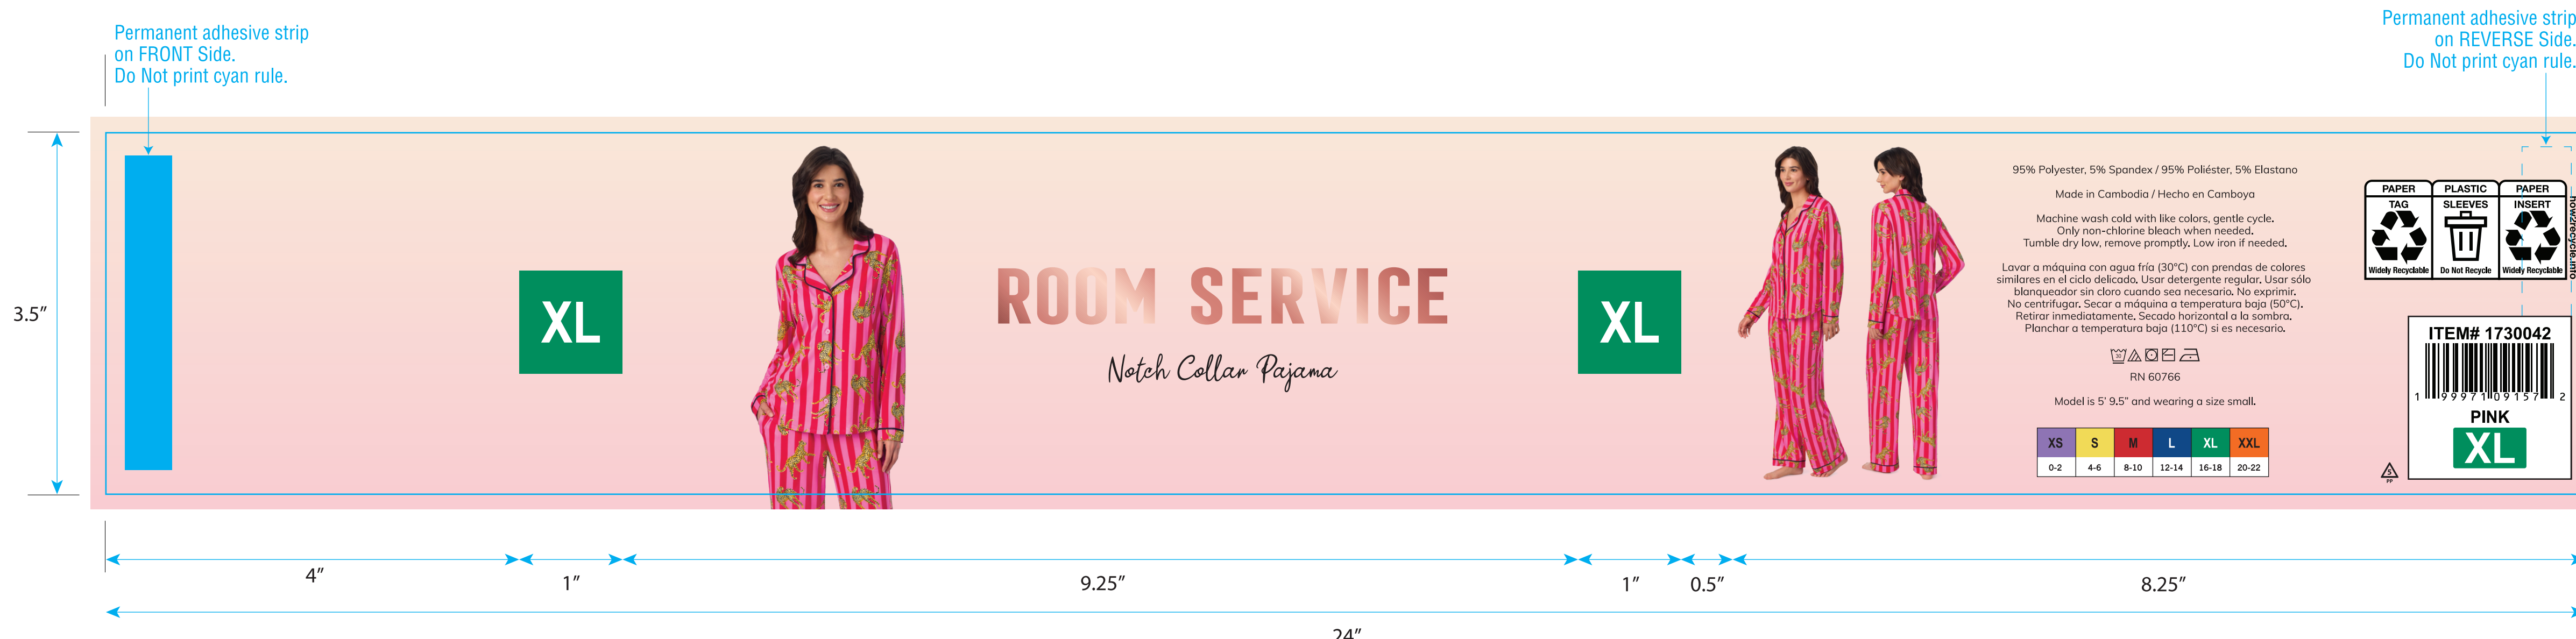

Product Size: 24"x3.5"
CSSH1539331
COLOR: 4/C PROCESS

- Pantone 2655C
- Pantone 293C
- Pantone 113C
- Pantone 340C
- Pantone 1795C
- Pantone 1585C

USA

USA

USA

USA

USA

USA

Brand:KOMAR

Item Code: _____ Product: _____ Size:24"x3.5" Reference# : _____

Artwork by: Karen Artwork date:2026.2.2 Paper Grammage : _____

1. Front Color:
2. Pantone 2655C
   - Pantone 293C
   - Pantone 113C
   - Pantone 340C
   - Pantone 1795C
   - Pantone 1585C

cut (横切线)

THIS ARTWORK WILL BE GOING TO PRINT!

PLEASE LOOK IT OVER CAREFULLY & CONTINUE ROUTING TO THE NEXT DEPARTMENT IN A TIMELY MANNER