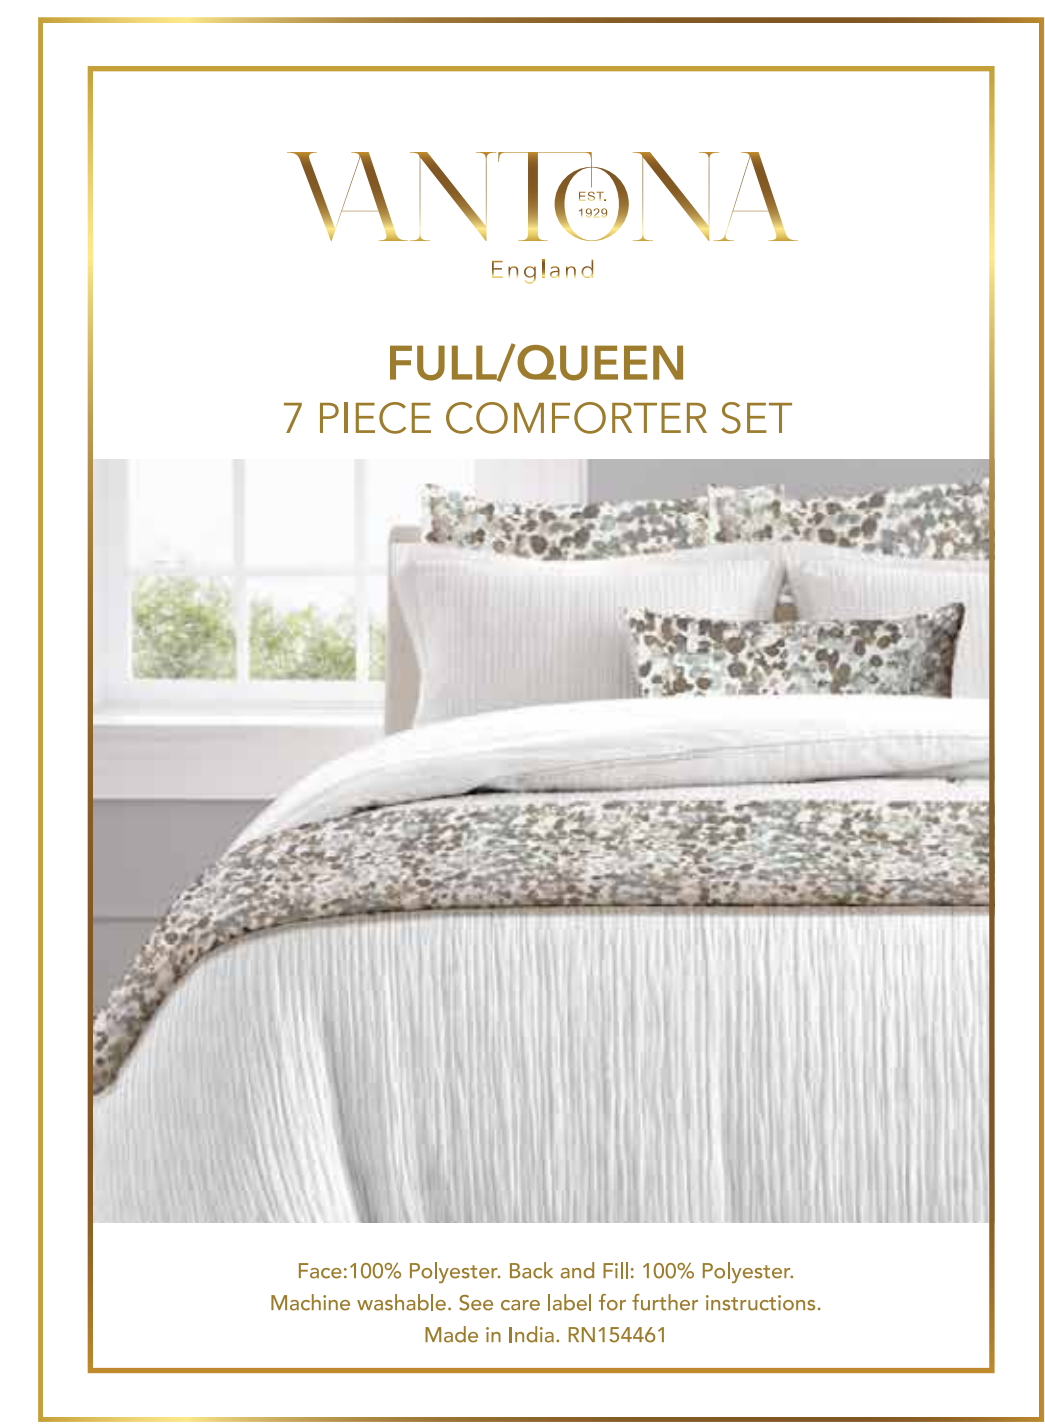

HANGTAG 600 GSM MATTE/ GOLD FOIL  
2.5" w x 3.5" h

GOLD BEAD CHAIN ROPE

Front Insert: 12.4" w x 6.7" h  
400 gsm Matte Finish  
Gold FOIL

Front Insert: 12.4" w x 7.9" h  
400 gsm Matte Finish  
Gold FOIL

Side Insert 5.2 "w x 7.3" h  
600 gsm Matte Finish  
Gold FOIL