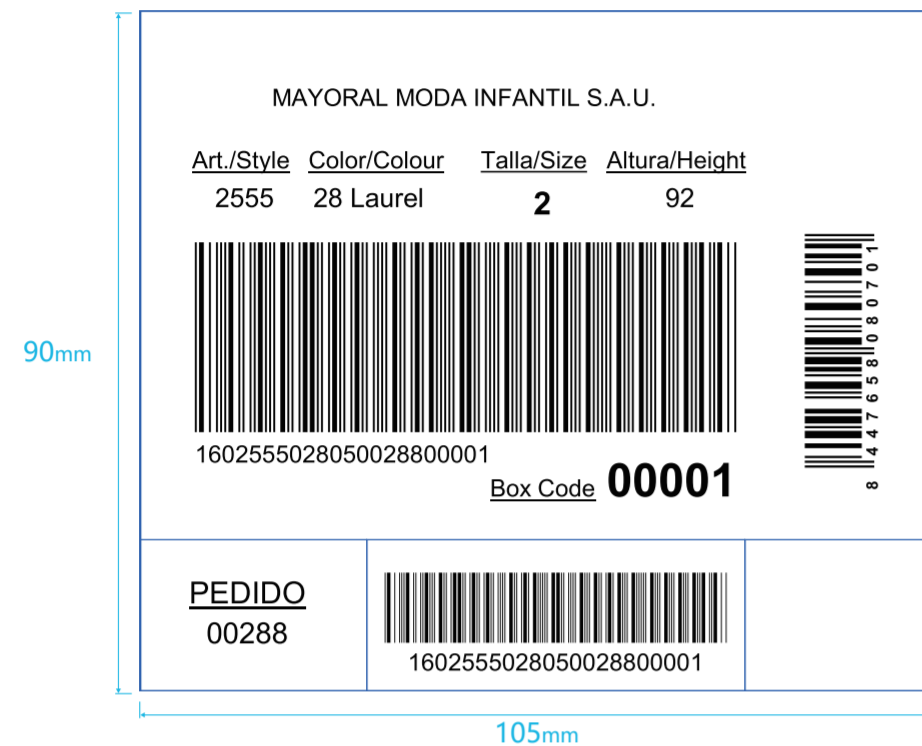

Order Preview

MAYORA-178 NINGBO HALIDA IMP. & EXP. CO., LTD

Order Number: 00288

Order Date: 04/03/2026

Validation Date: 04/03/2026

Total Quantity:请参考PDF

Artwork

Artwork by : Karen

Product:TYPE1

Size:105x90mm

Back Color : ● Pantone Black c