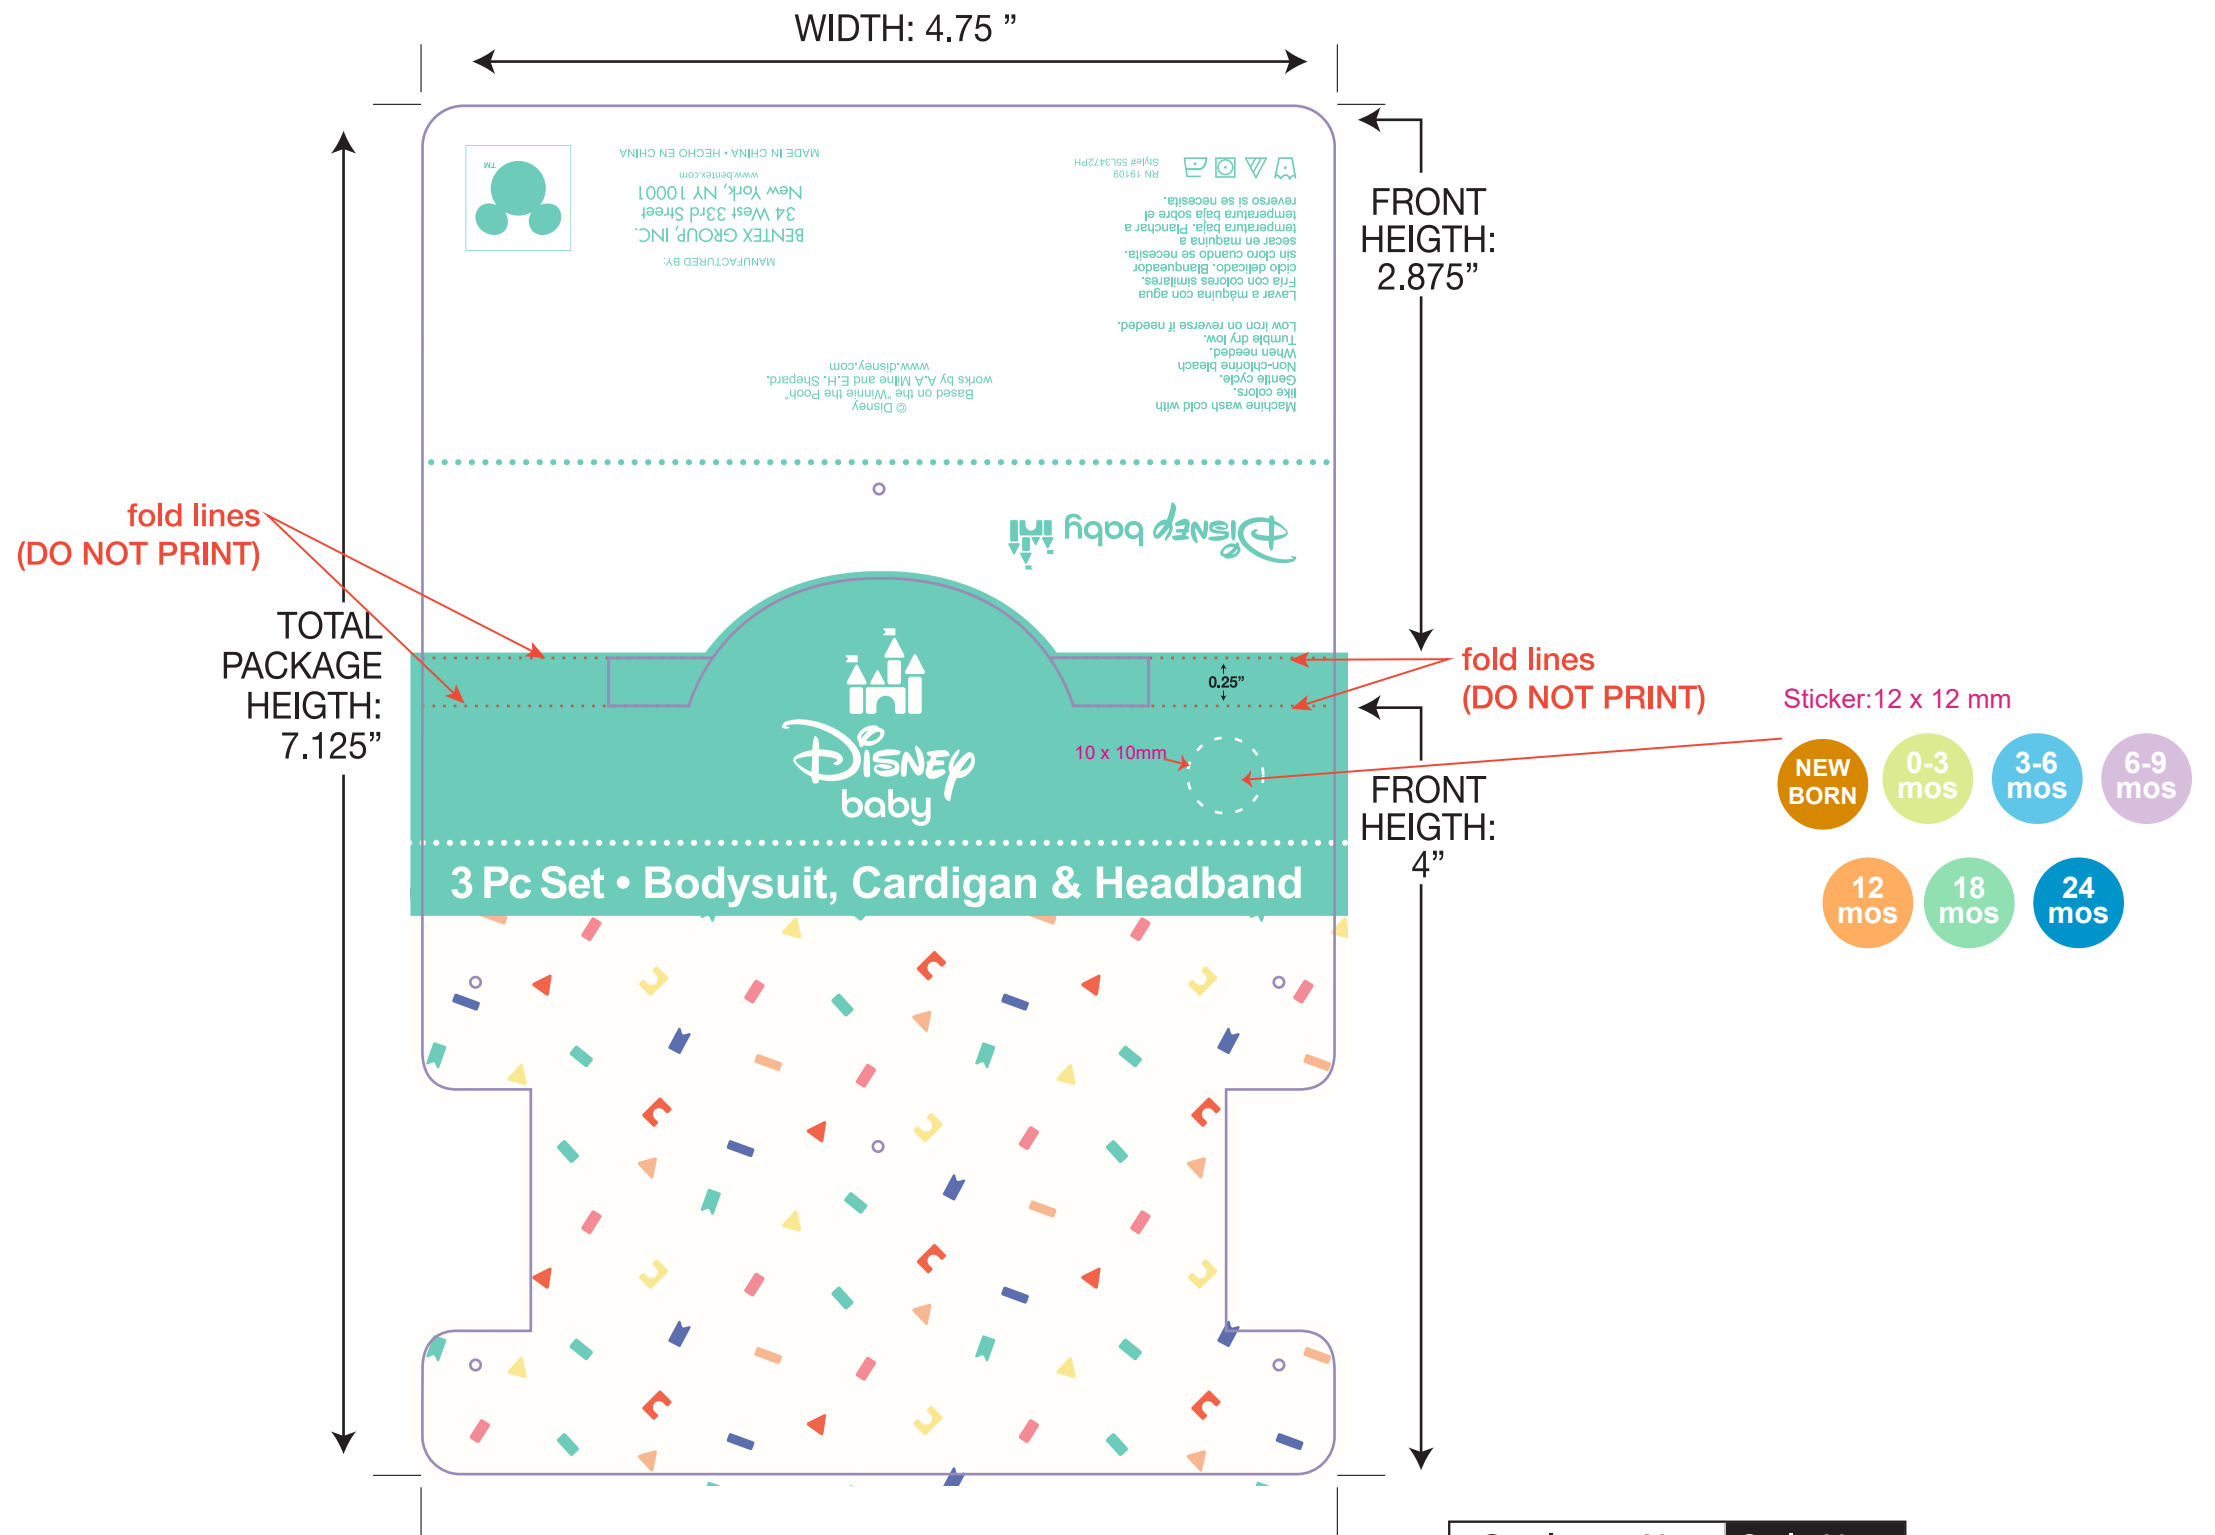

FALL 2026
JCP
Girls 3 Piece Set

ACTUAL SIZE SHOWN HERE

Catalogue No.	Style No.
Style# 55L3472PH	CAT# F26009

COLOR GUIDE

Artwork

Artwork by : Karen Product:Disney Size:7.125x4.75" Paper Grammage :350g

Front Color :

Back Color : C M Y K 32486

DIECUT — FOLD ····

THIS ARTWORK WILL BE GOING TO PRINT!

PLEASE LOOK IT OVER CAREFULLY & CONTINUE ROUTING TO THE NEXT DEPARTMENT IN A TIMELY MANNER

By signing off on this artwork you are indicating that you have looked over and approved all artwork for placement, content and dimensions and have shown and received approval from any and all other necessary persons within your department.